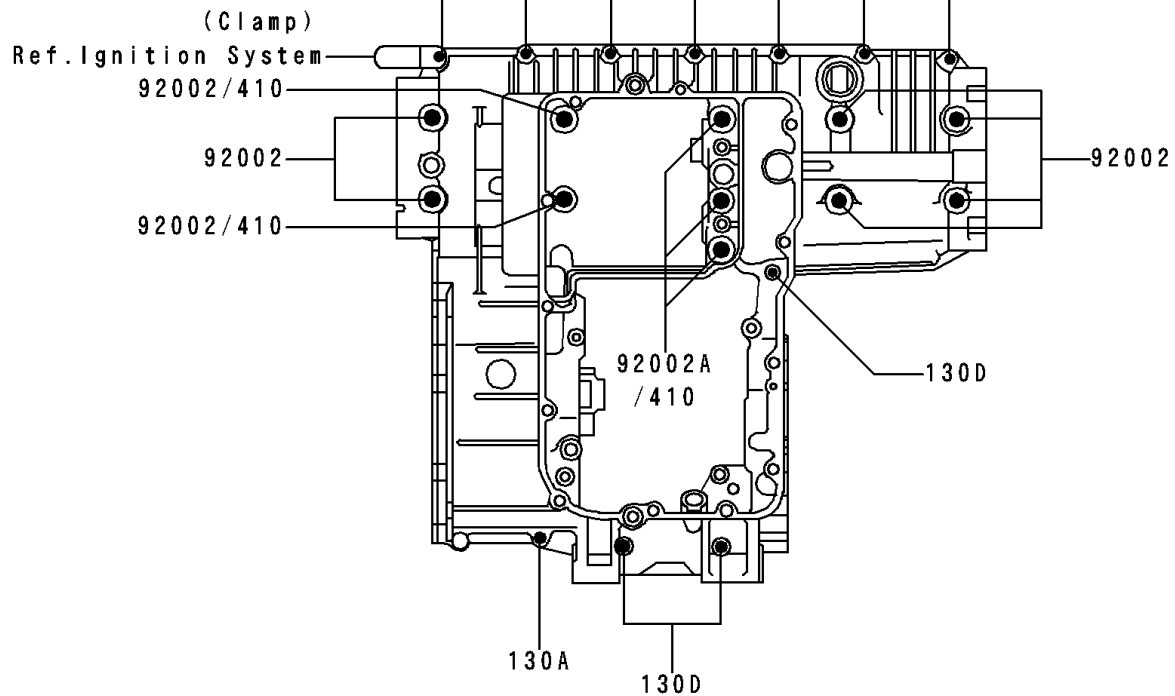

1996 Voyager XII

PARTS DIAGRAM

Crankcase Bolt Pattern

E1412

Upper Case (Outside)

Lower Case (Outside)

1996 Voyager XII

PARTS LIST

Crankcase Bolt Pattern

Kawasaki

Let the Good Times Roll®

ITEM NAME

PART NUMBER

QUANTITY
