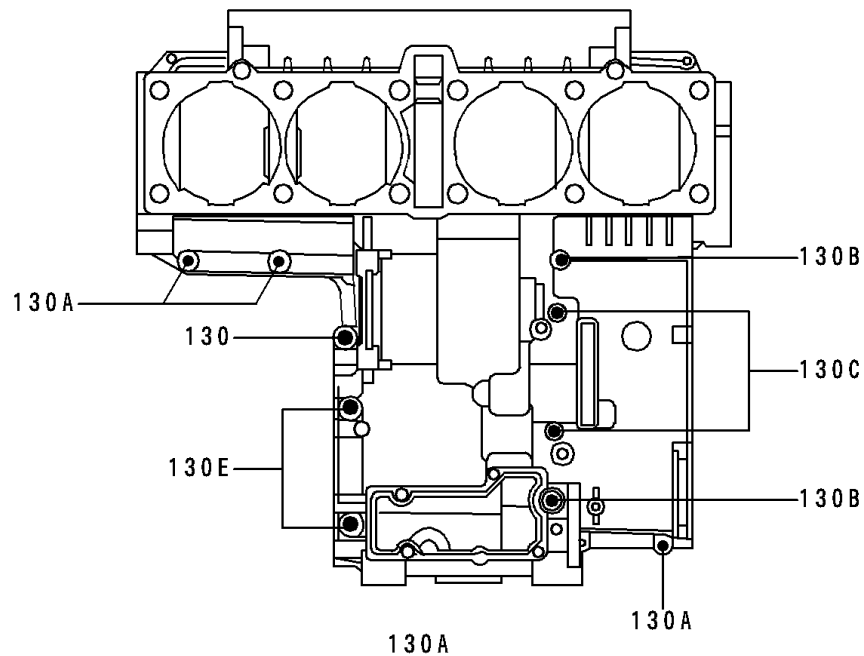

1996 Voyager XII

PARTS DIAGRAM

Crankcase Bolt Pattern

E1412

Upper Case (Outside)

Lower Case (Outside)

1996 Voyager XII

PARTS LIST

Crankcase Bolt Pattern

Kawasaki

Let the Good Times Roll®

ITEM NAME

PART NUMBER

QUANTITY
