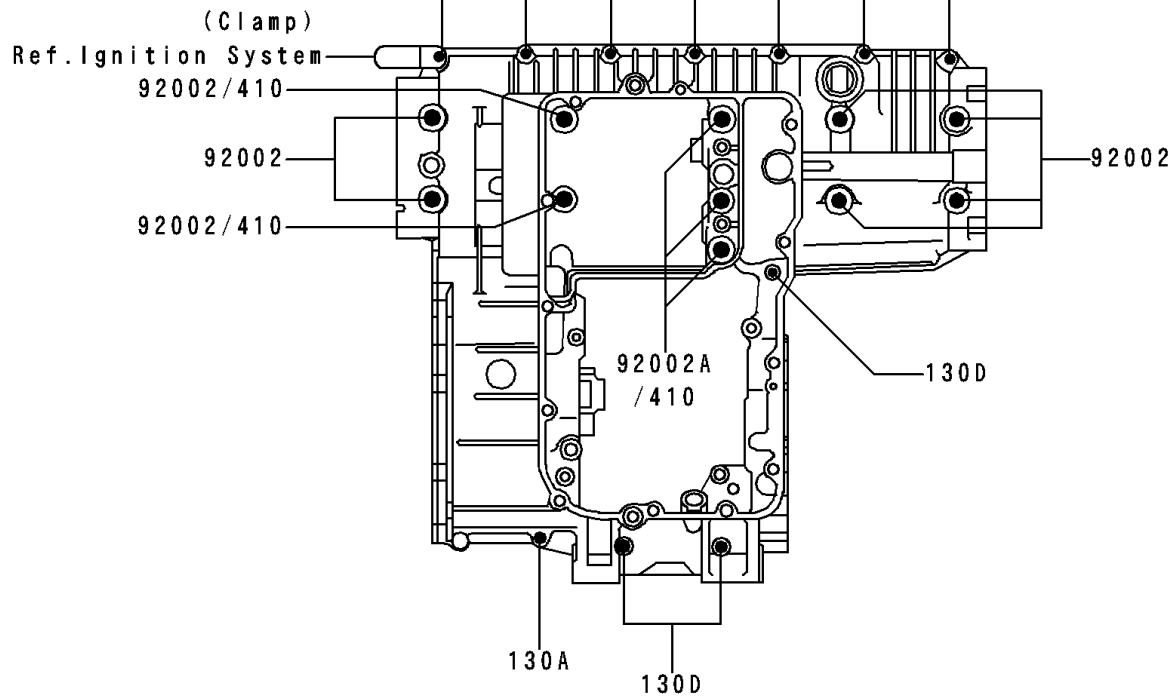

1998 Voyager XII

PARTS DIAGRAM

Crankcase Bolt Pattern

E1412

Upper Case (Outside)

Lower Case (Outside)

1998 Voyager XII

PARTS LIST

Crankcase Bolt Pattern

ITEM NAME	PART NUMBER	QUANTITY
BOLT-FLANGED (Ref # 130)	130Y0635	1
BOLT-FLANGED (Ref # 130A)	130Y0640	11
BOLT-FLANGED (Ref # 130B)	130Y0690	2
BOLT-FLANGED (Ref # 130C)	130Z06105	2
BOLT-FLANGED (Ref # 130D)	130Z06120	3
BOLT-FLANGED (Ref # 130E)	130Z0870	2
WASHER-PLAIN-SMALL,10MM (Ref # 410)	410B1000	5
BOLT,10X95 (Ref # 92002)	92002-1651	8
BOLT,10X145 (Ref # 92002A)	92002-1652	3