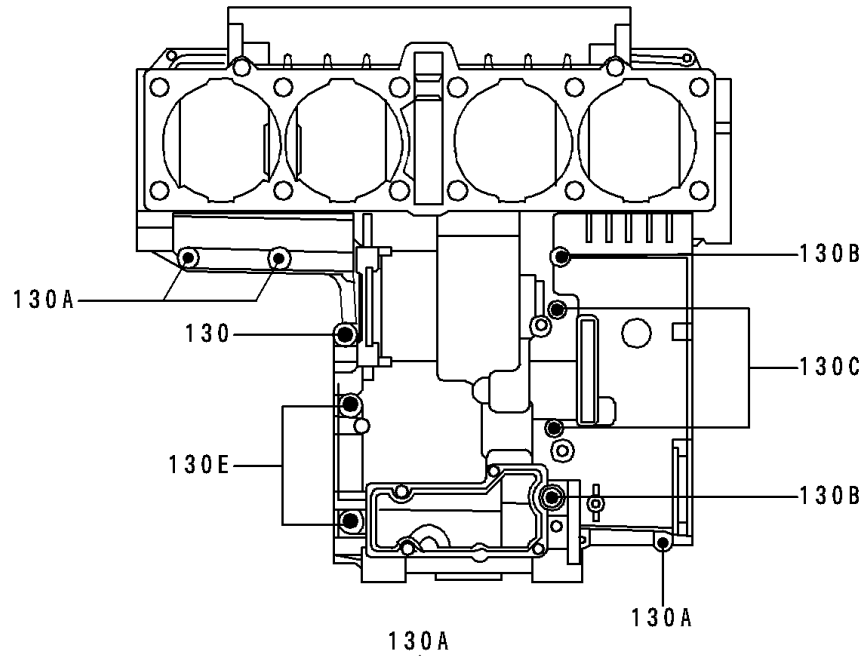

1998 Voyager XII

PARTS DIAGRAM

Crankcase Bolt Pattern

E1412

Upper Case (Outside)

Lower Case (Outside)

1998 Voyager XII

PARTS LIST

Crankcase Bolt Pattern

ITEM NAME	PART NUMBER	QUANTITY
BOLT-FLANGED (Ref # 130)	130Y0635	1
BOLT-FLANGED (Ref # 130A)	130Y0640	11
BOLT-FLANGED (Ref # 130B)	130Y0690	2
BOLT-FLANGED (Ref # 130C)	130Z06105	2
BOLT-FLANGED (Ref # 130D)	130Z06120	3
BOLT-FLANGED (Ref # 130E)	130Z0870	2
WASHER-PLAIN-SMALL,10MM (Ref # 410)	410B1000	5
BOLT,10X95 (Ref # 92002)	92002-1651	8
BOLT,10X145 (Ref # 92002A)	92002-1652	3