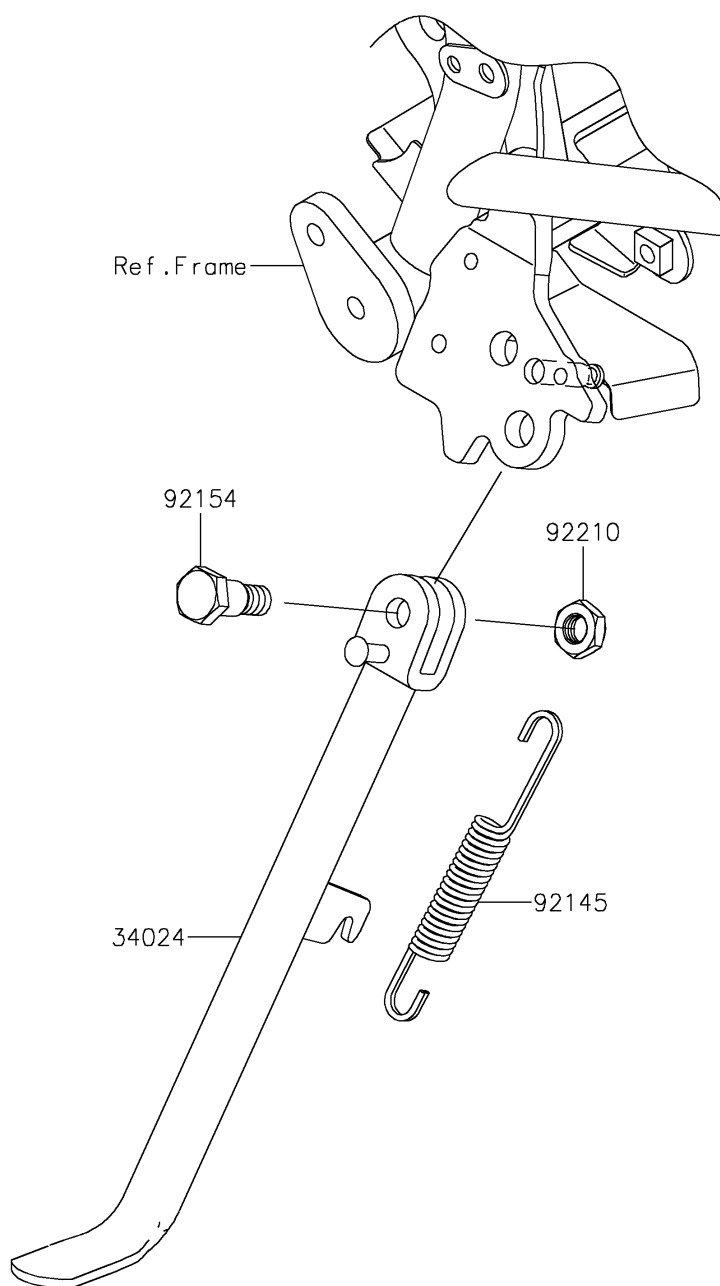

2022 Z125 PRO

PARTS DIAGRAM

Stand(s)

F2190

2022 Z125 PRO

PARTS LIST

Stand(s)

Kawasaki

Let the Good Times Roll®

ITEM NAME

PART NUMBER

QUANTITY
