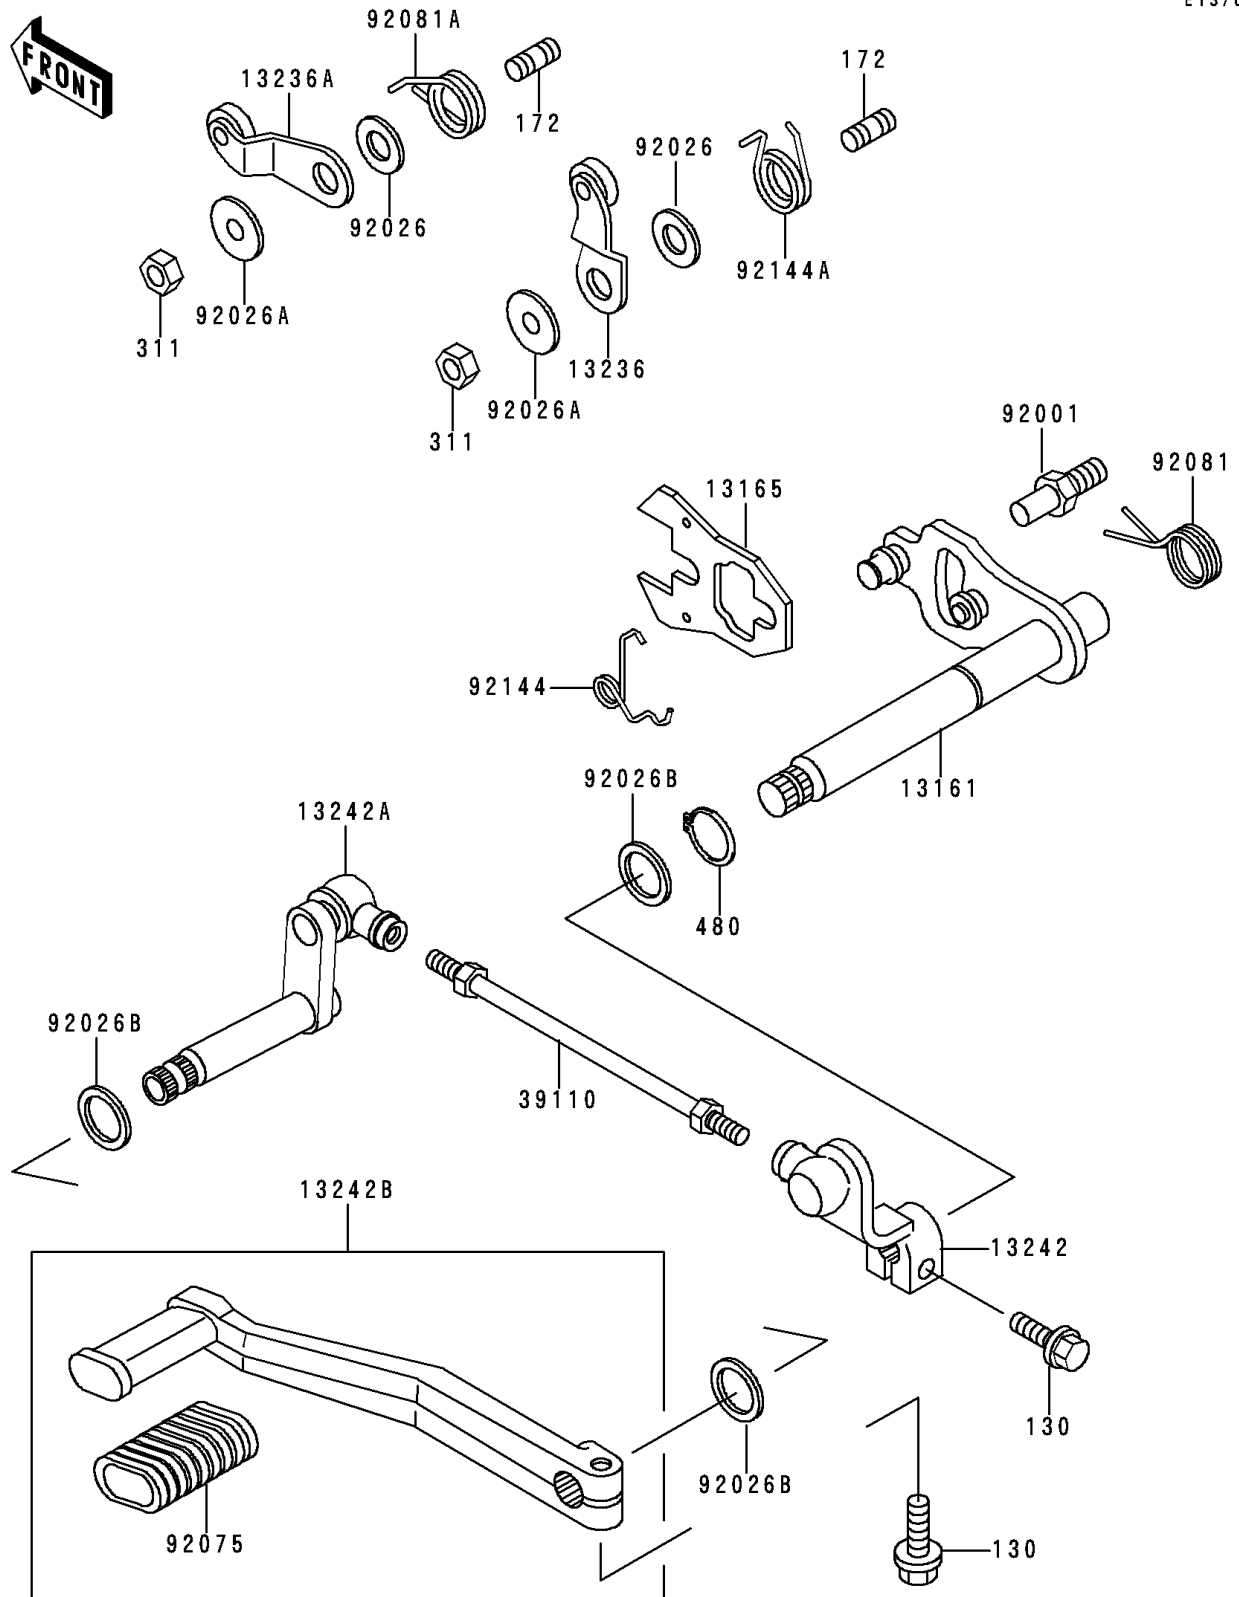

1997 Voyager XII

PARTS DIAGRAM

Gear Change Mechanism

E1370

1997 Voyager XII

PARTS LIST

Gear Change Mechanism

ITEM NAME

PART NUMBER

QUANTITY
