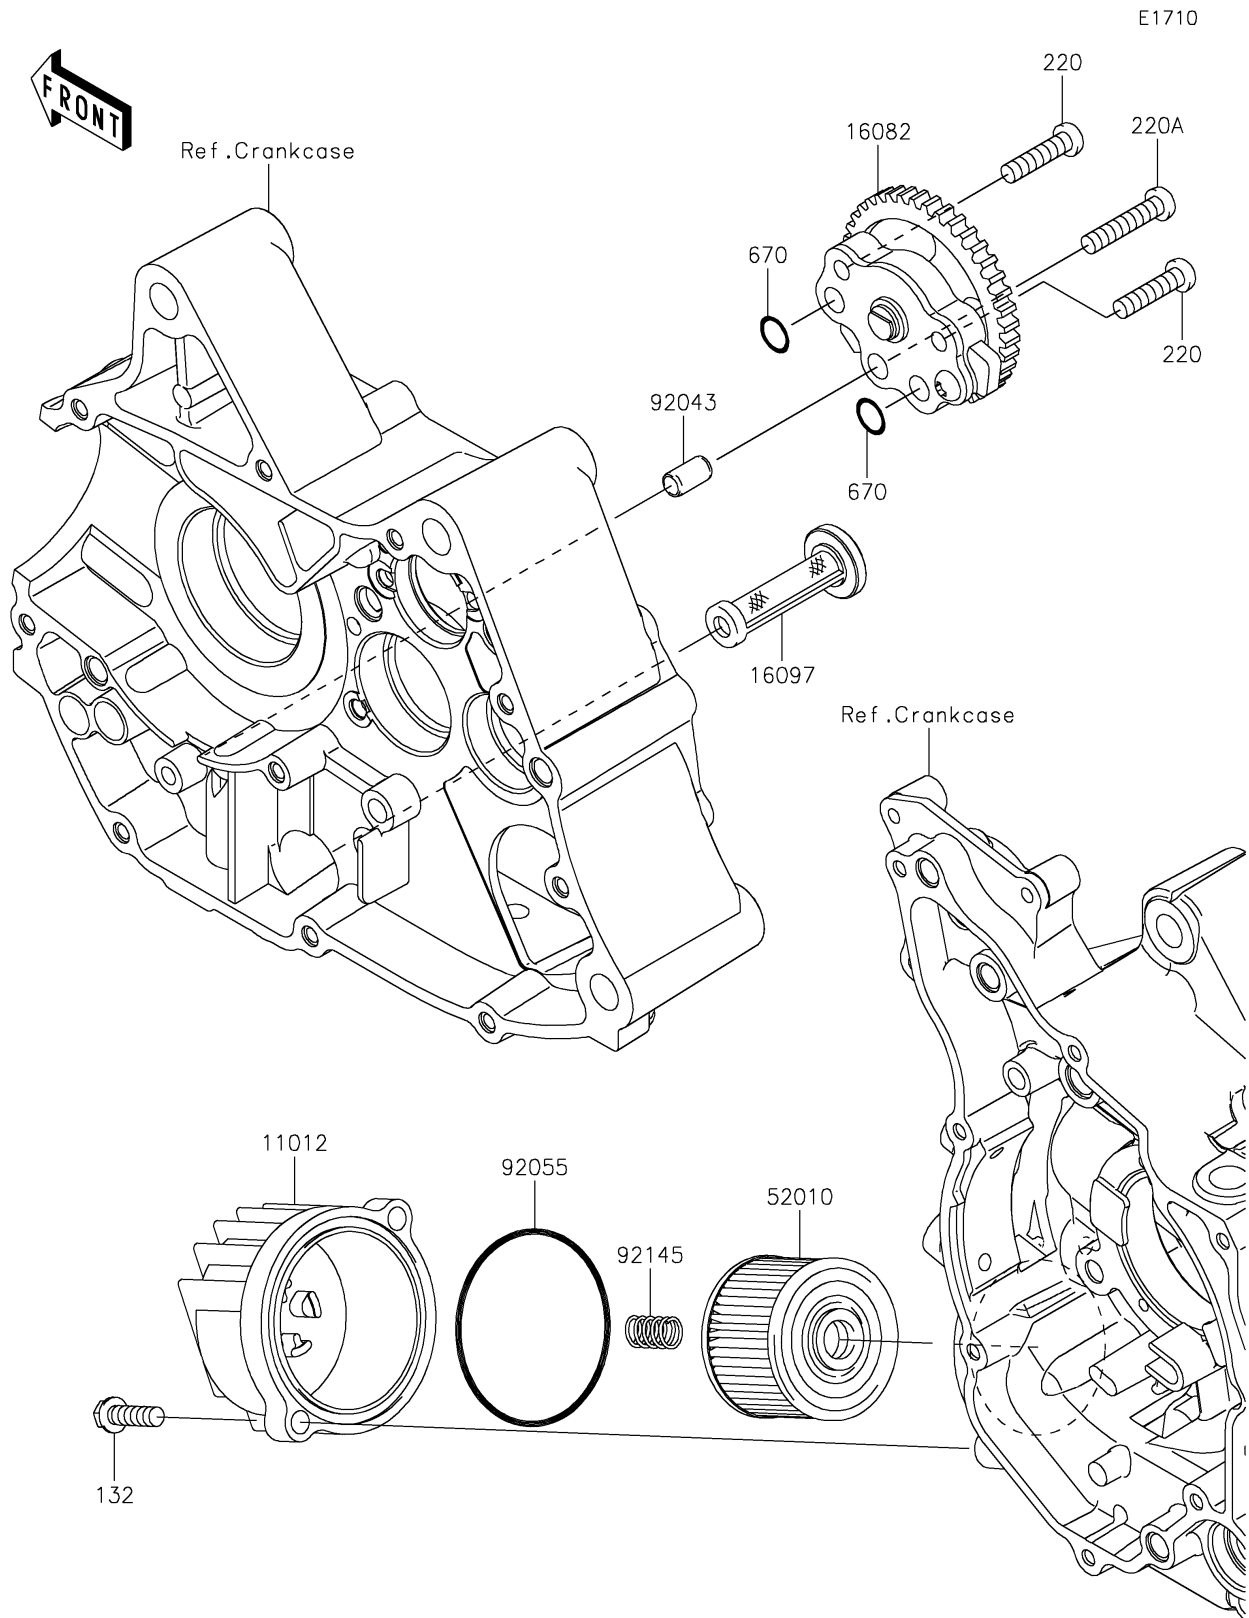

2024 Z125 PRO

PARTS DIAGRAM

Oil Pump/Oil Filter

2024 Z125 PRO

PARTS LIST

Oil Pump/Oil Filter

ITEM NAME	PART NUMBER	QUANTITY
CAP (Ref # 11012)	11012-1980	1
PUMP-ASSY-OIL (Ref # 16082)	16082-1052	1
FILTER-ASSY-OIL (Ref # 16097)	16097-1071	1
ELEMENT-OIL FILTER (Ref # 52010)	52010-0552	1
PIN,6.2X8X14 (Ref # 92043)	92043-1263	1
RING-O,59.6X2.4 (Ref # 92055)	92055-3018	1
SPRING (Ref # 92145)	92145-1091	1
BOLT-FLANGED-SMALL,6X20 (Ref # 132)	132BA0620	2
SCREW-PAN-CROS,6X25 (Ref # 220)	220AA0625	2
SCREW-PAN-CROS,6X30 (Ref # 220A)	220AA0630	1
O RING,9.8X1.9 (Ref # 670)	670B1510	2