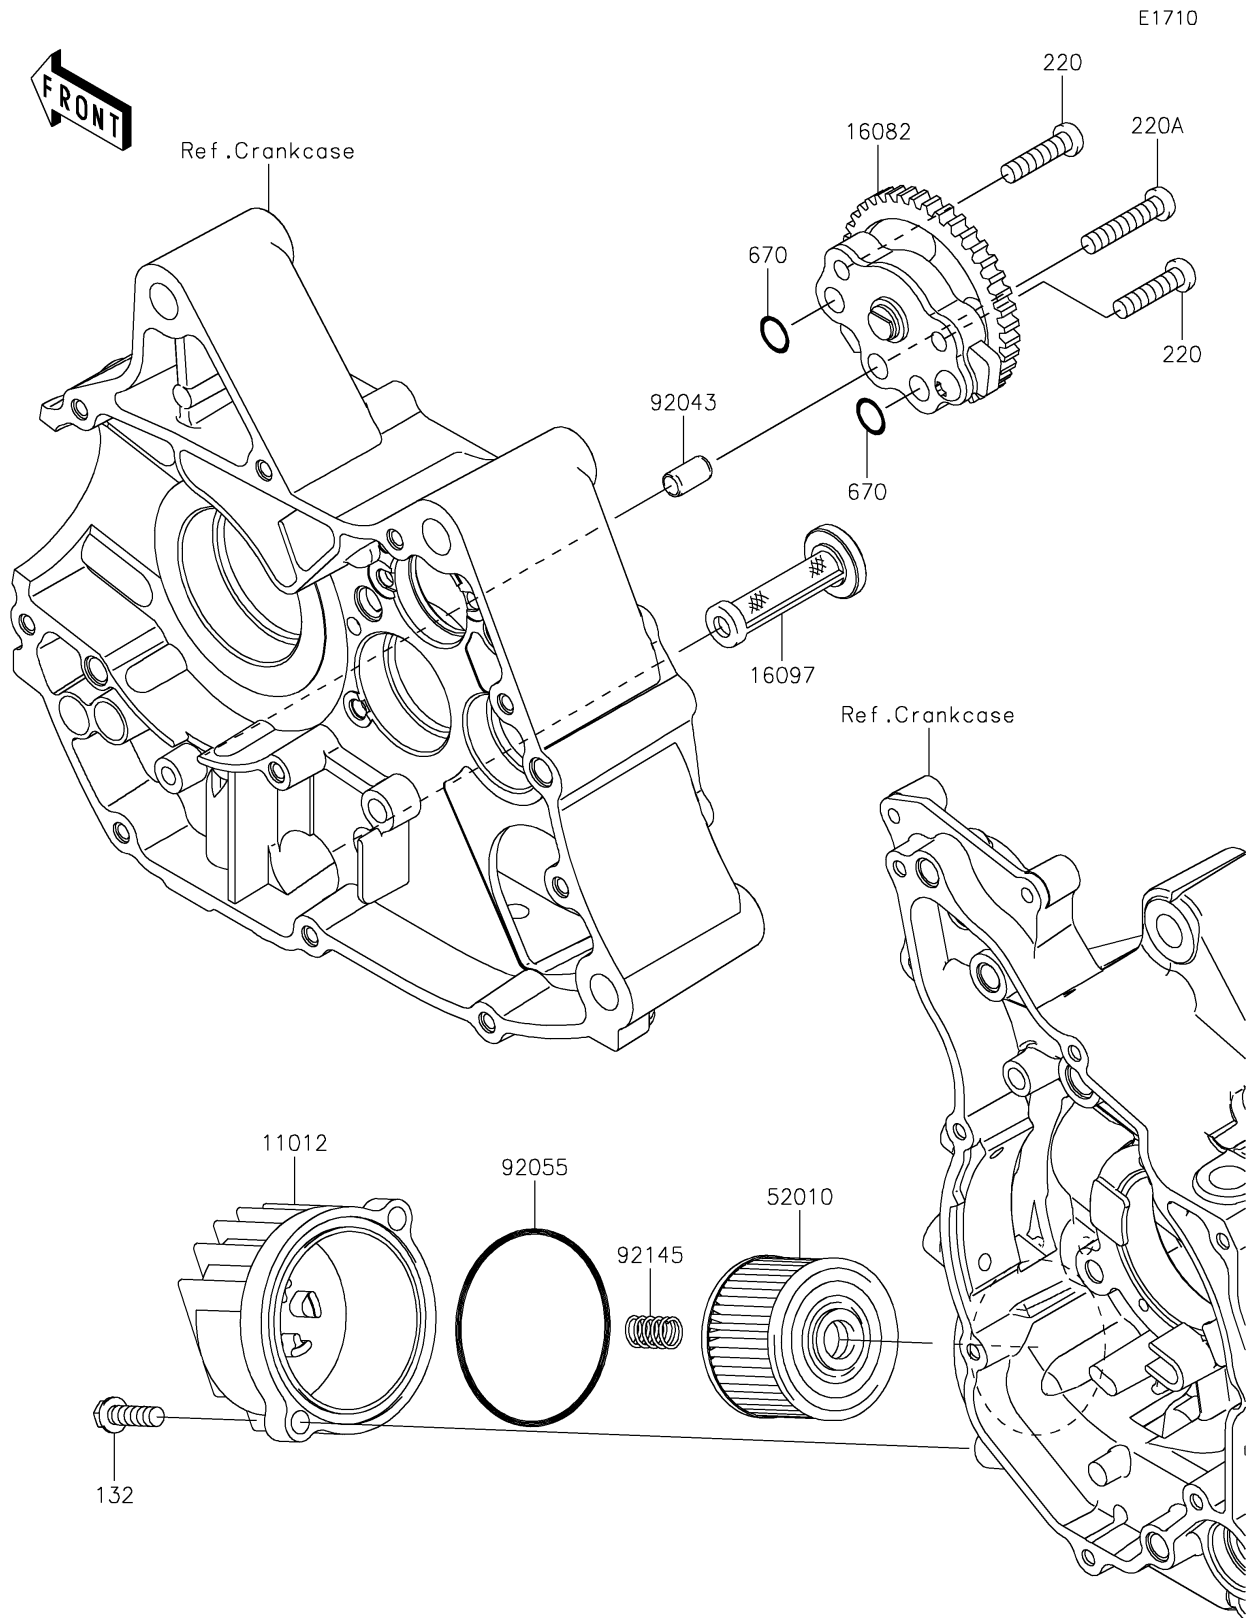

2022 Z125 PRO

PARTS DIAGRAM

Oil Pump/Oil Filter

2022 Z125 PRO

PARTS LIST

Oil Pump/Oil Filter

ITEM NAME	PART NUMBER	QUANTITY
CAP (Ref # 11012)	11012-1980	1
PUMP-ASSY-OIL (Ref # 16082)	16082-1052	1
FILTER-ASSY-OIL (Ref # 16097)	16097-1071	1
ELEMENT-OIL FILTER (Ref # 52010)	52010-0552	1
PIN,6.2X8X14 (Ref # 92043)	92043-1263	1
RING-O,59.6X2.4 (Ref # 92055)	92055-3018	1
SPRING (Ref # 92145)	92145-1091	1
BOLT-FLANGED-SMALL,6X20 (Ref # 132)	132BA0620	2
SCREW-PAN-CROS,6X25 (Ref # 220)	220AA0625	2
SCREW-PAN-CROS,6X30 (Ref # 220A)	220AA0630	1
O RING,9.8X1.9 (Ref # 670)	670B1510	2