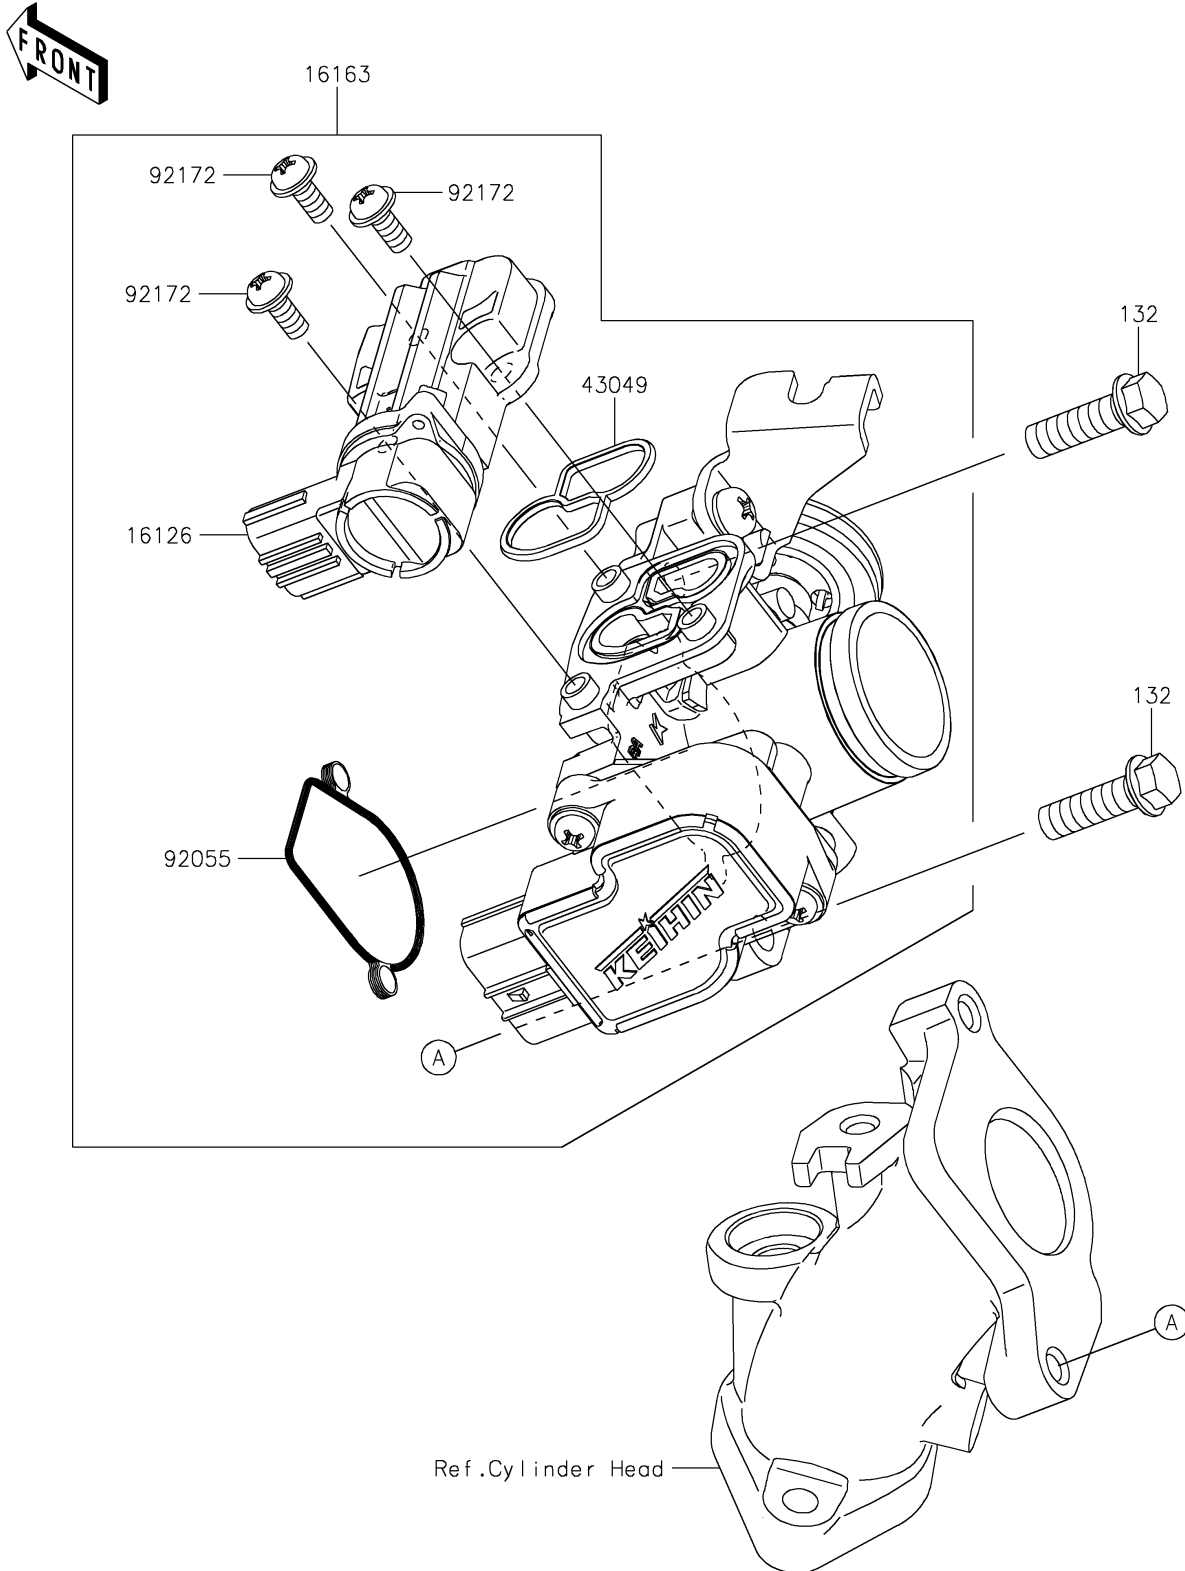

2023 Z125 PRO

PARTS DIAGRAM

Throttle

E1510

2023 Z125 PRO

PARTS LIST

Throttle

ITEM NAME

PART NUMBER

QUANTITY
