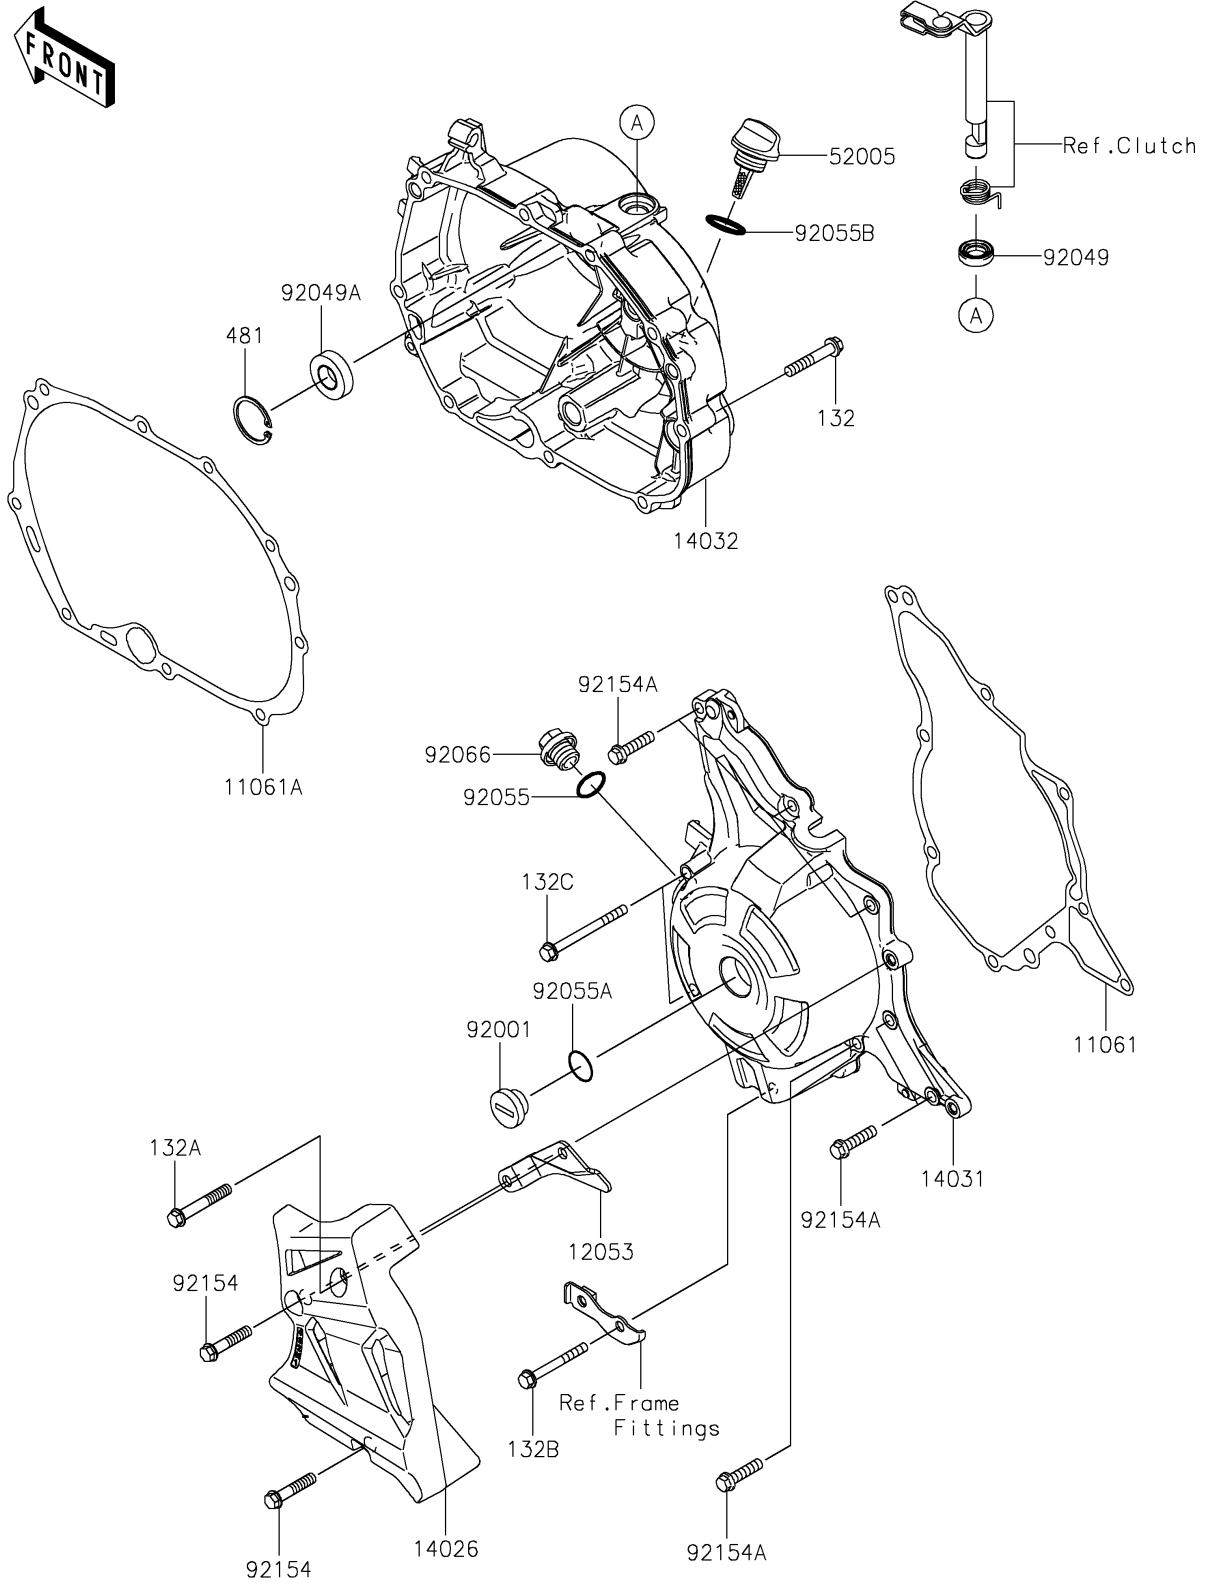

2023 Z125 PRO

PARTS DIAGRAM

Engine Cover(s)

E1431

2023 Z125 PRO

PARTS LIST

Engine Cover(s)

Kawasaki

Let the Good Times Roll®

ITEM NAME

PART NUMBER

QUANTITY
