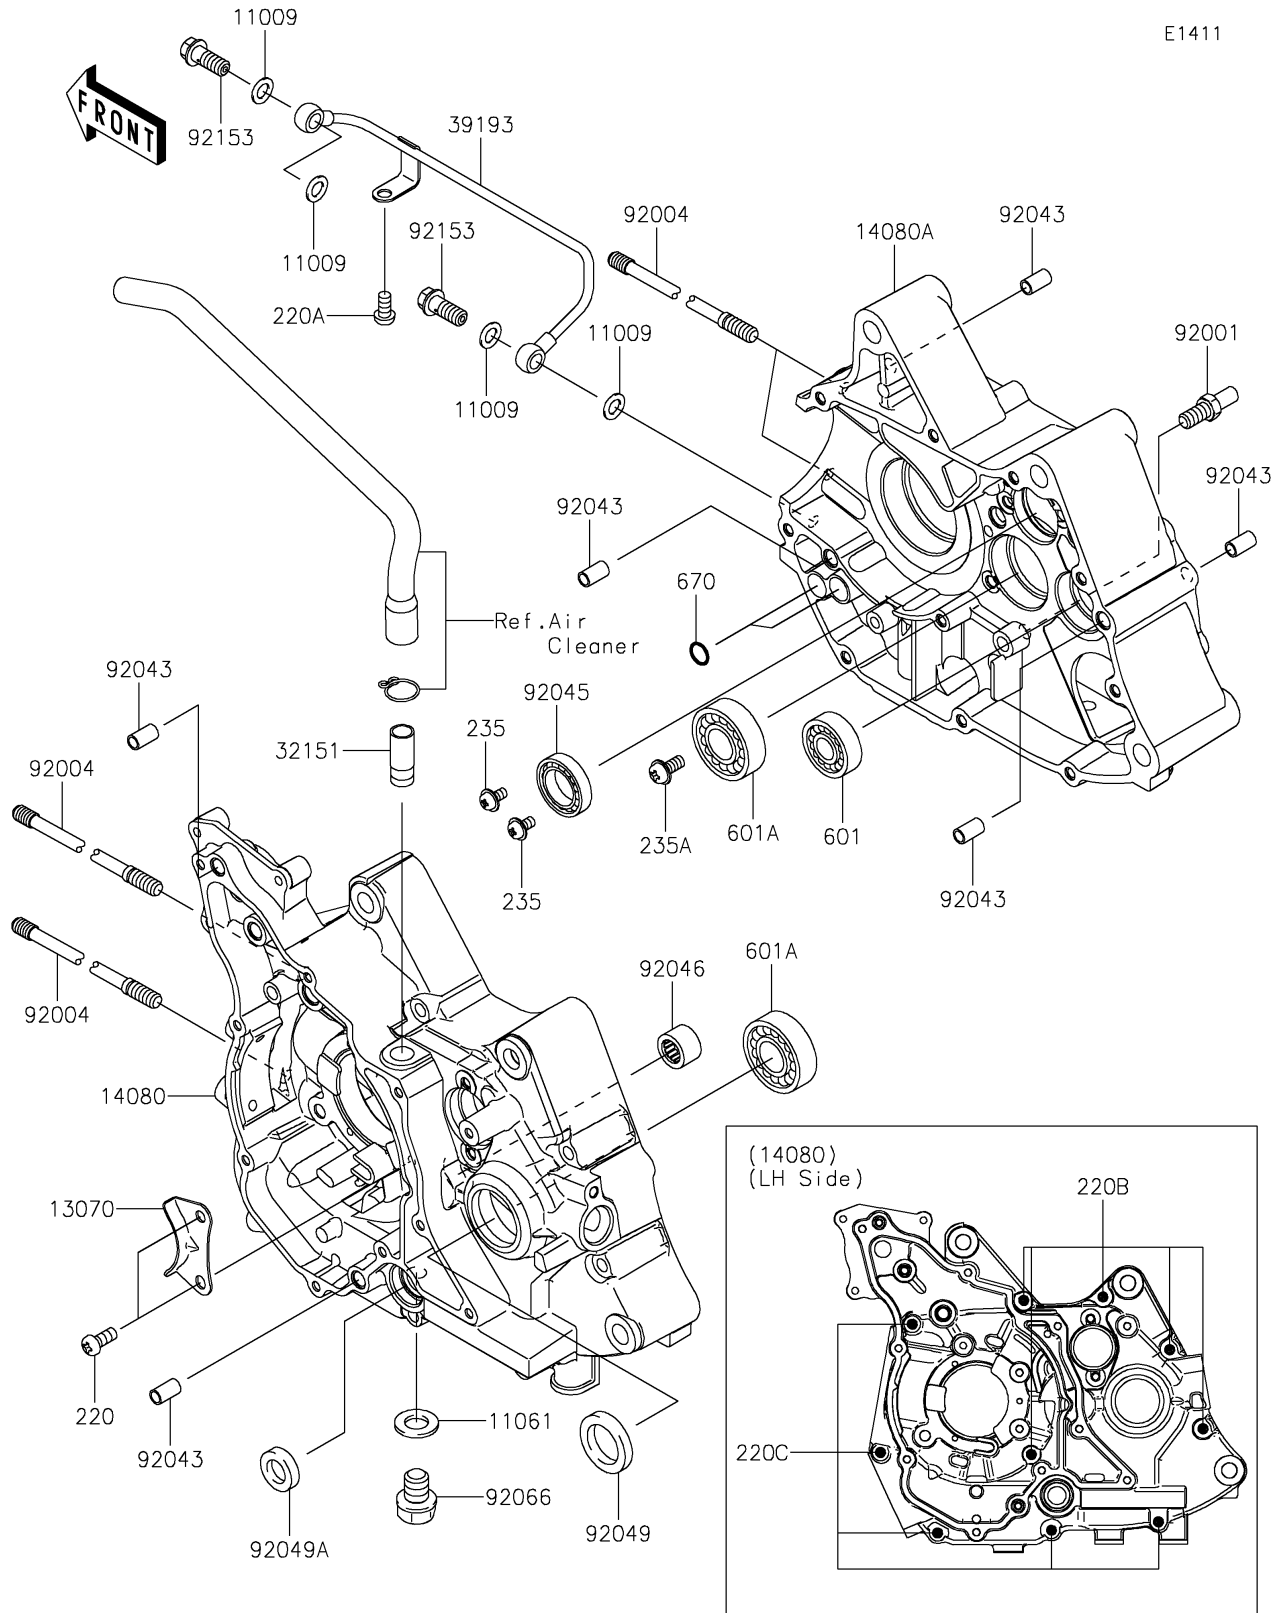

2023 Z125 PRO

PARTS DIAGRAM

Crankcase

E1411

2023 Z125 PRO

PARTS LIST

Crankcase

Kawasaki

Let the Good Times Roll®

ITEM NAME

PART NUMBER

QUANTITY
