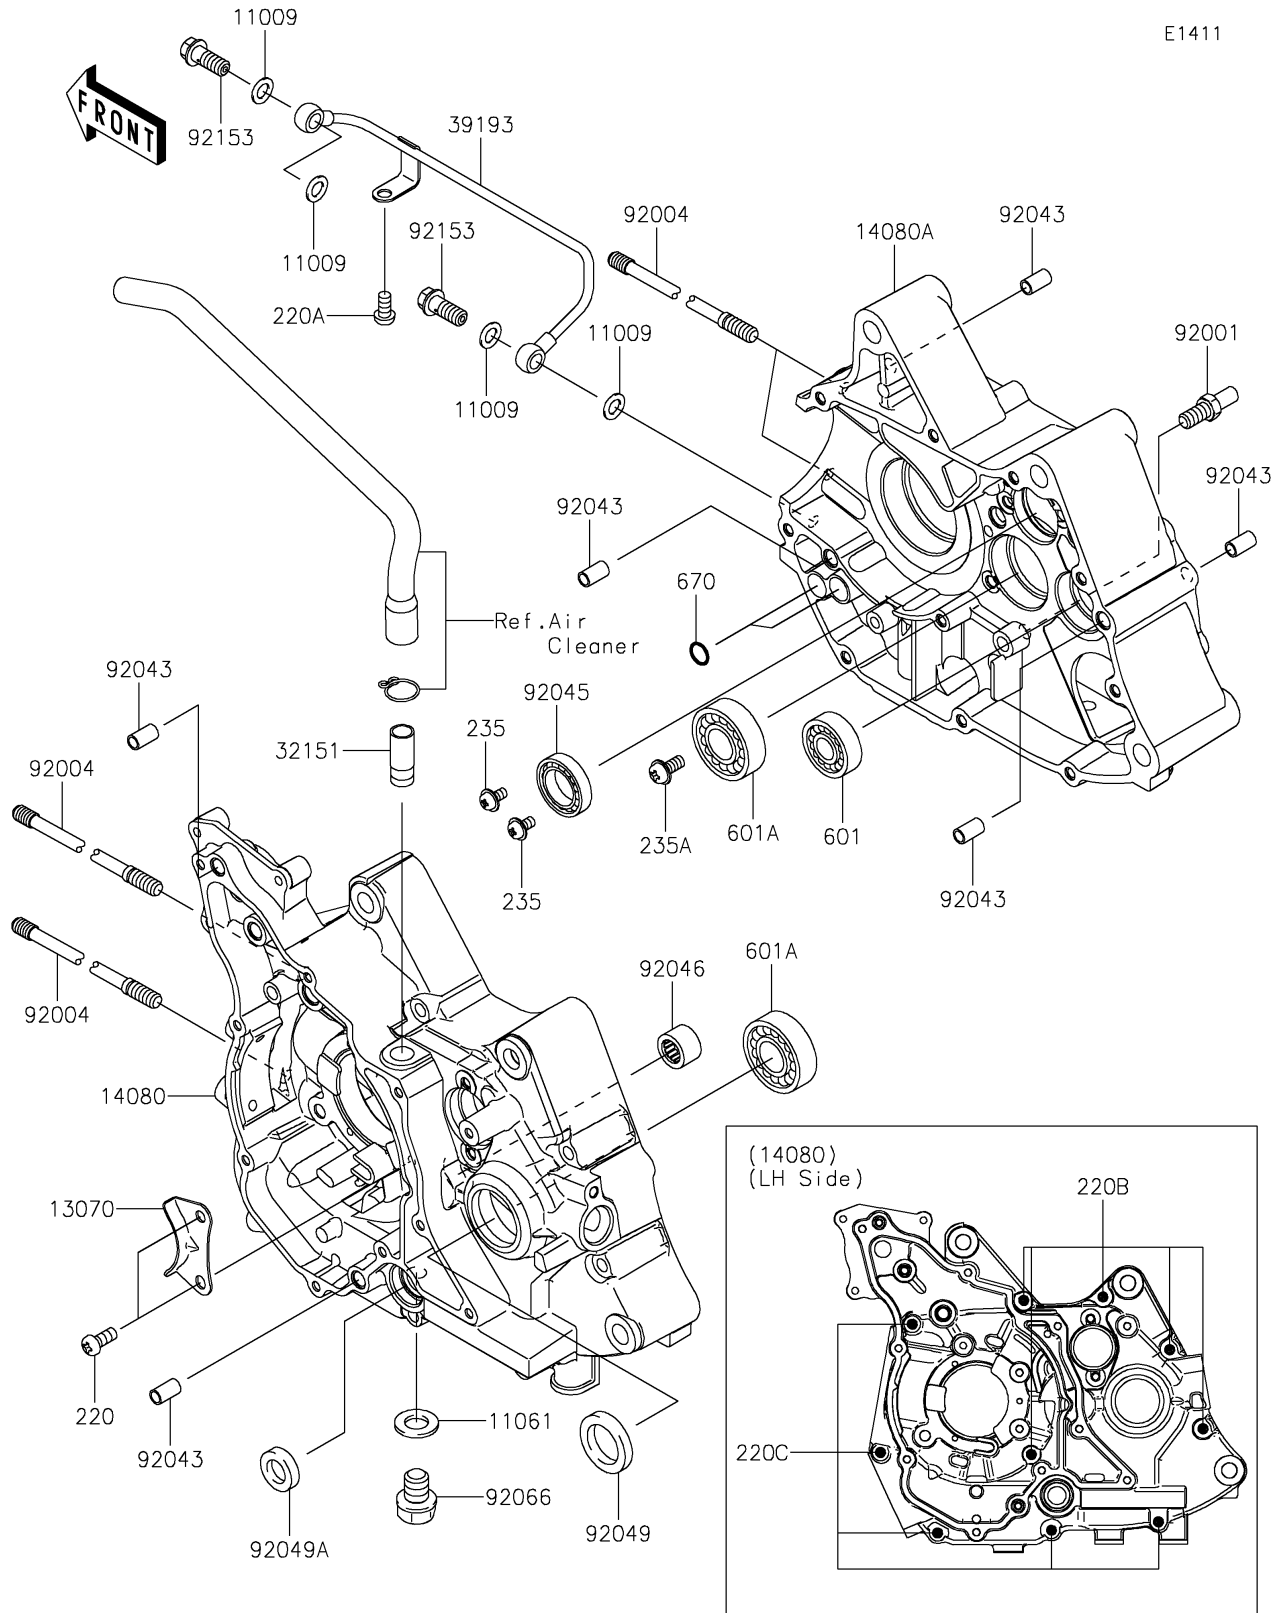

2022 Z125 PRO

PARTS DIAGRAM

Crankcase

E1411

2022 Z125 PRO

PARTS LIST

Crankcase

Kawasaki

Let the Good Times Roll®

ITEM NAME

PART NUMBER

QUANTITY
