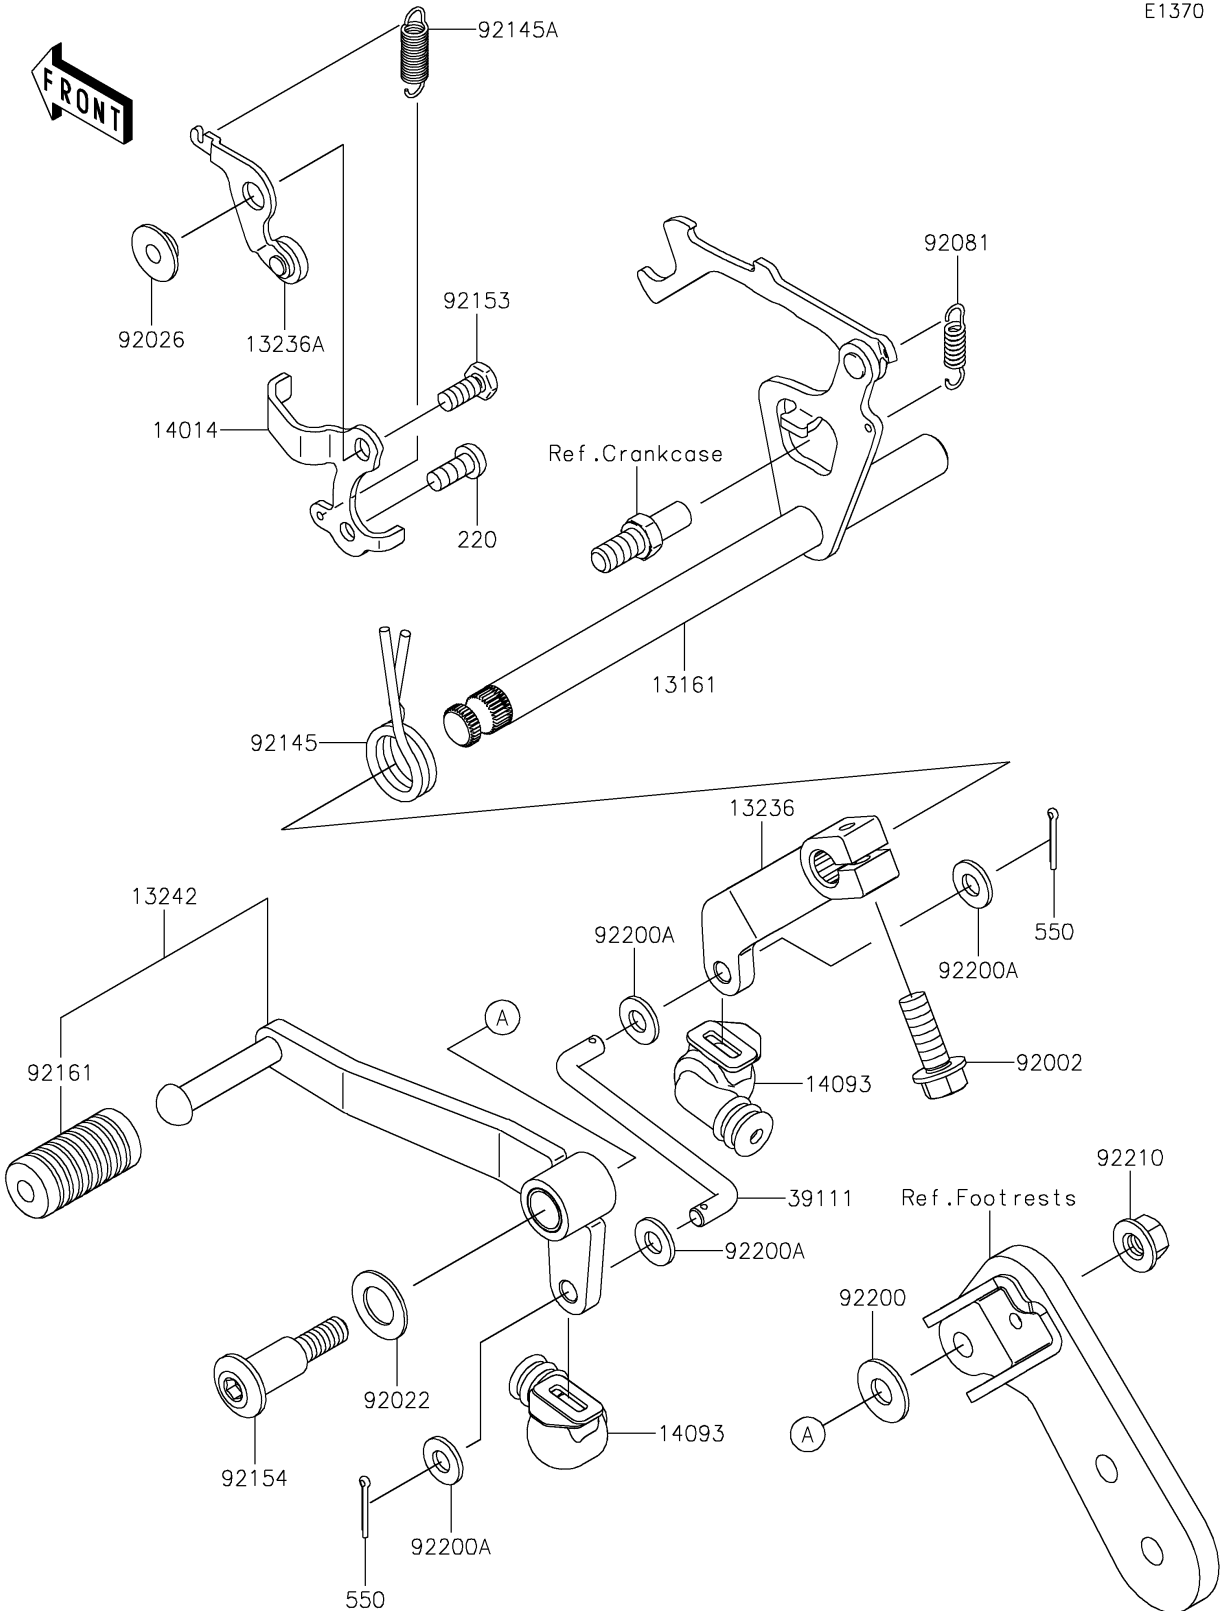

## PARTS DIAGRAM

### Gear Change Mechanism

E1370

## PARTS LIST

### Gear Change Mechanism

**Kawasaki**

Let the Good Times Roll®

**ITEM NAME**

**PART NUMBER**

**QUANTITY**

---