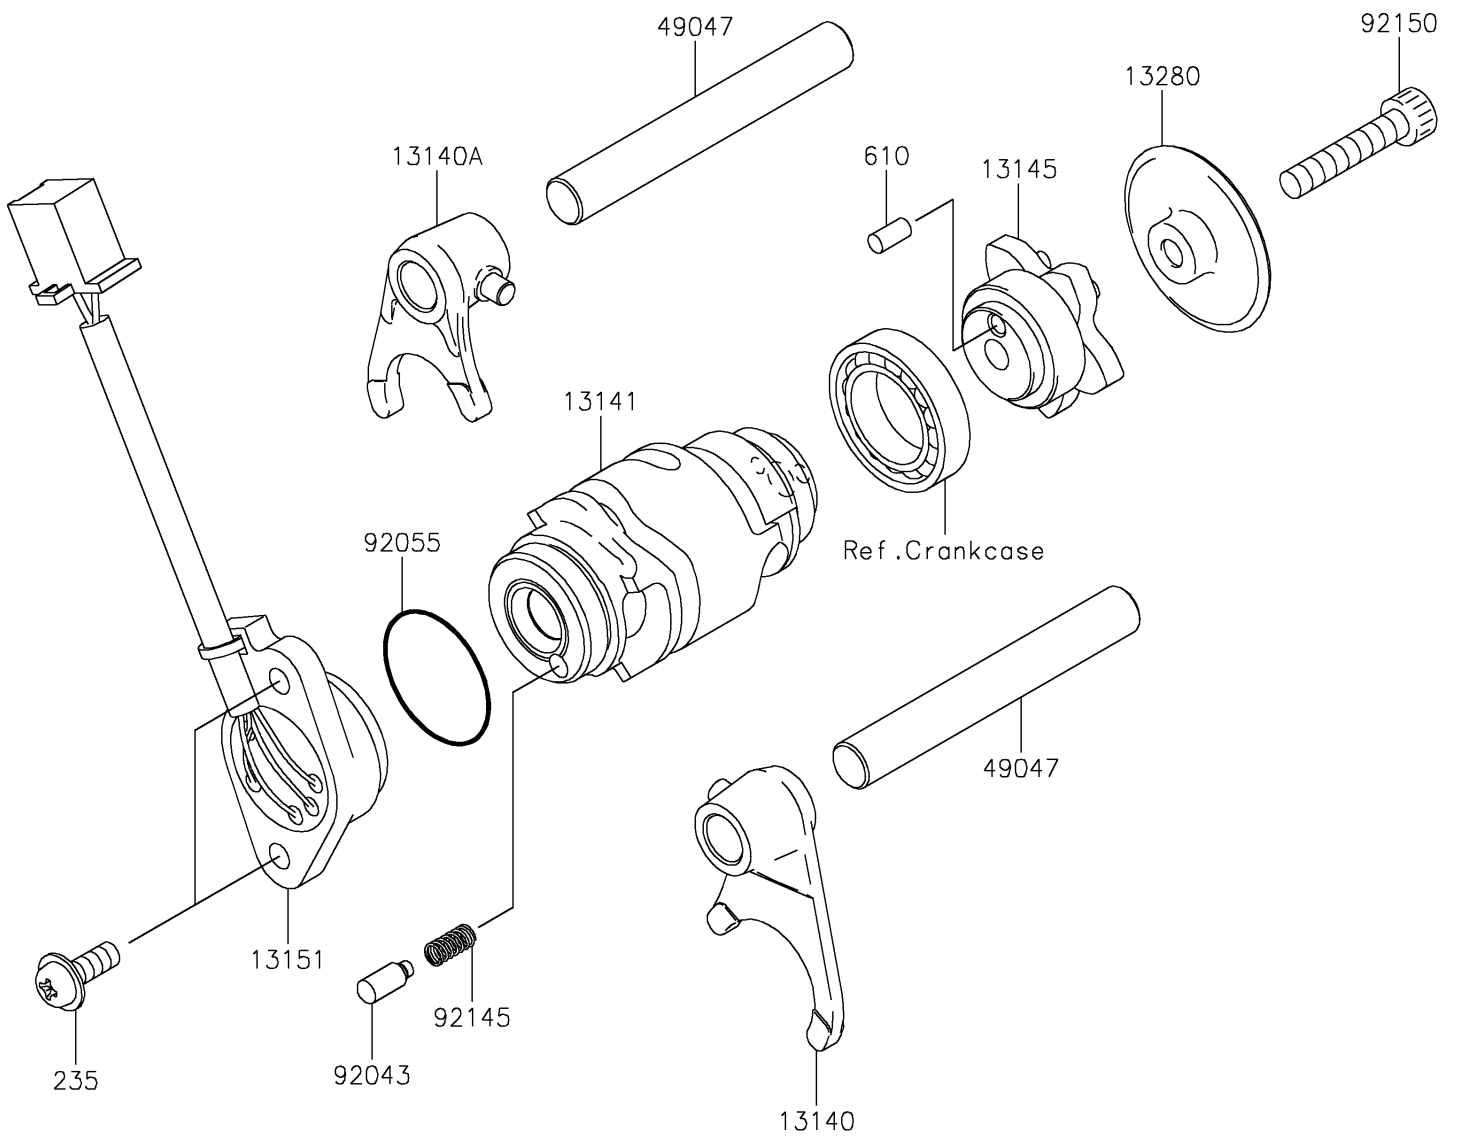

2022 Z125 PRO

PARTS DIAGRAM

Gear Change Drum/Shift Fork(s)

E1362

2022 Z125 PRO

PARTS LIST

Gear Change Drum/Shift Fork(s)

ITEM NAME

PART NUMBER

QUANTITY
