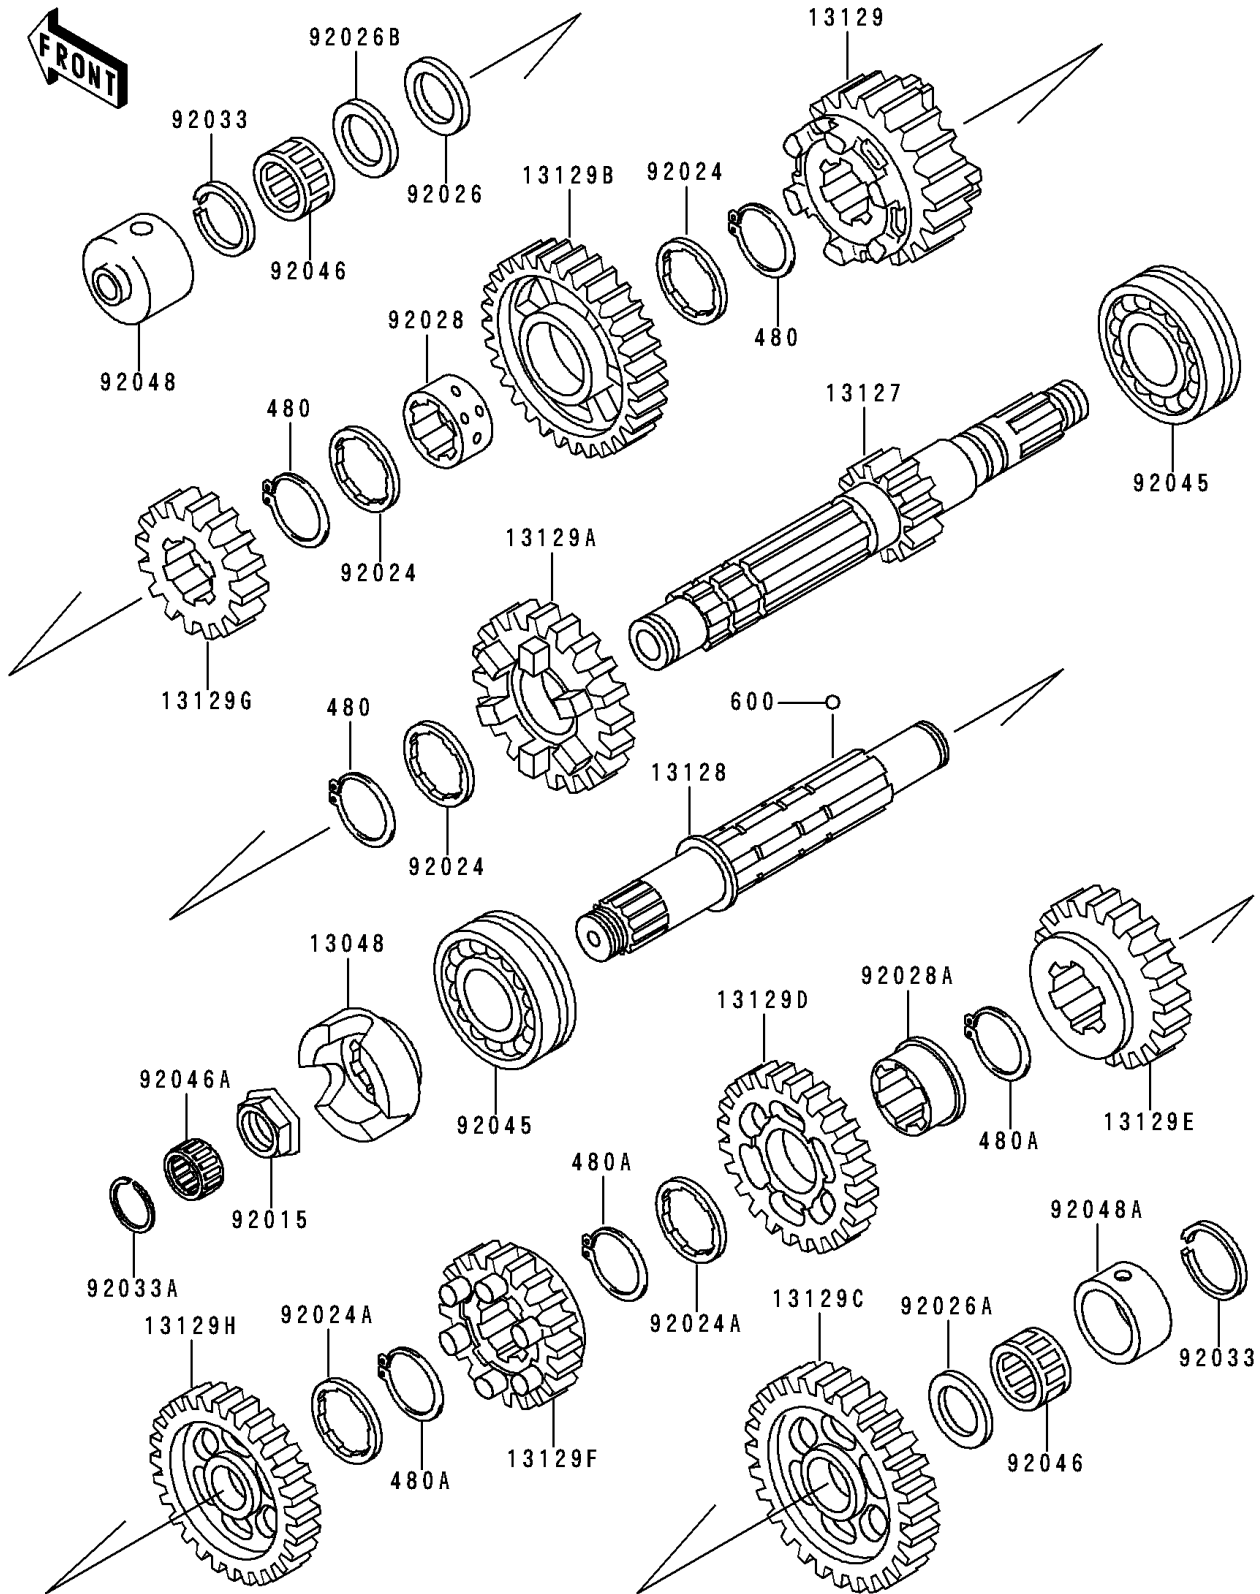

1996 Voyager XII

PARTS DIAGRAM

Transmission

E1361