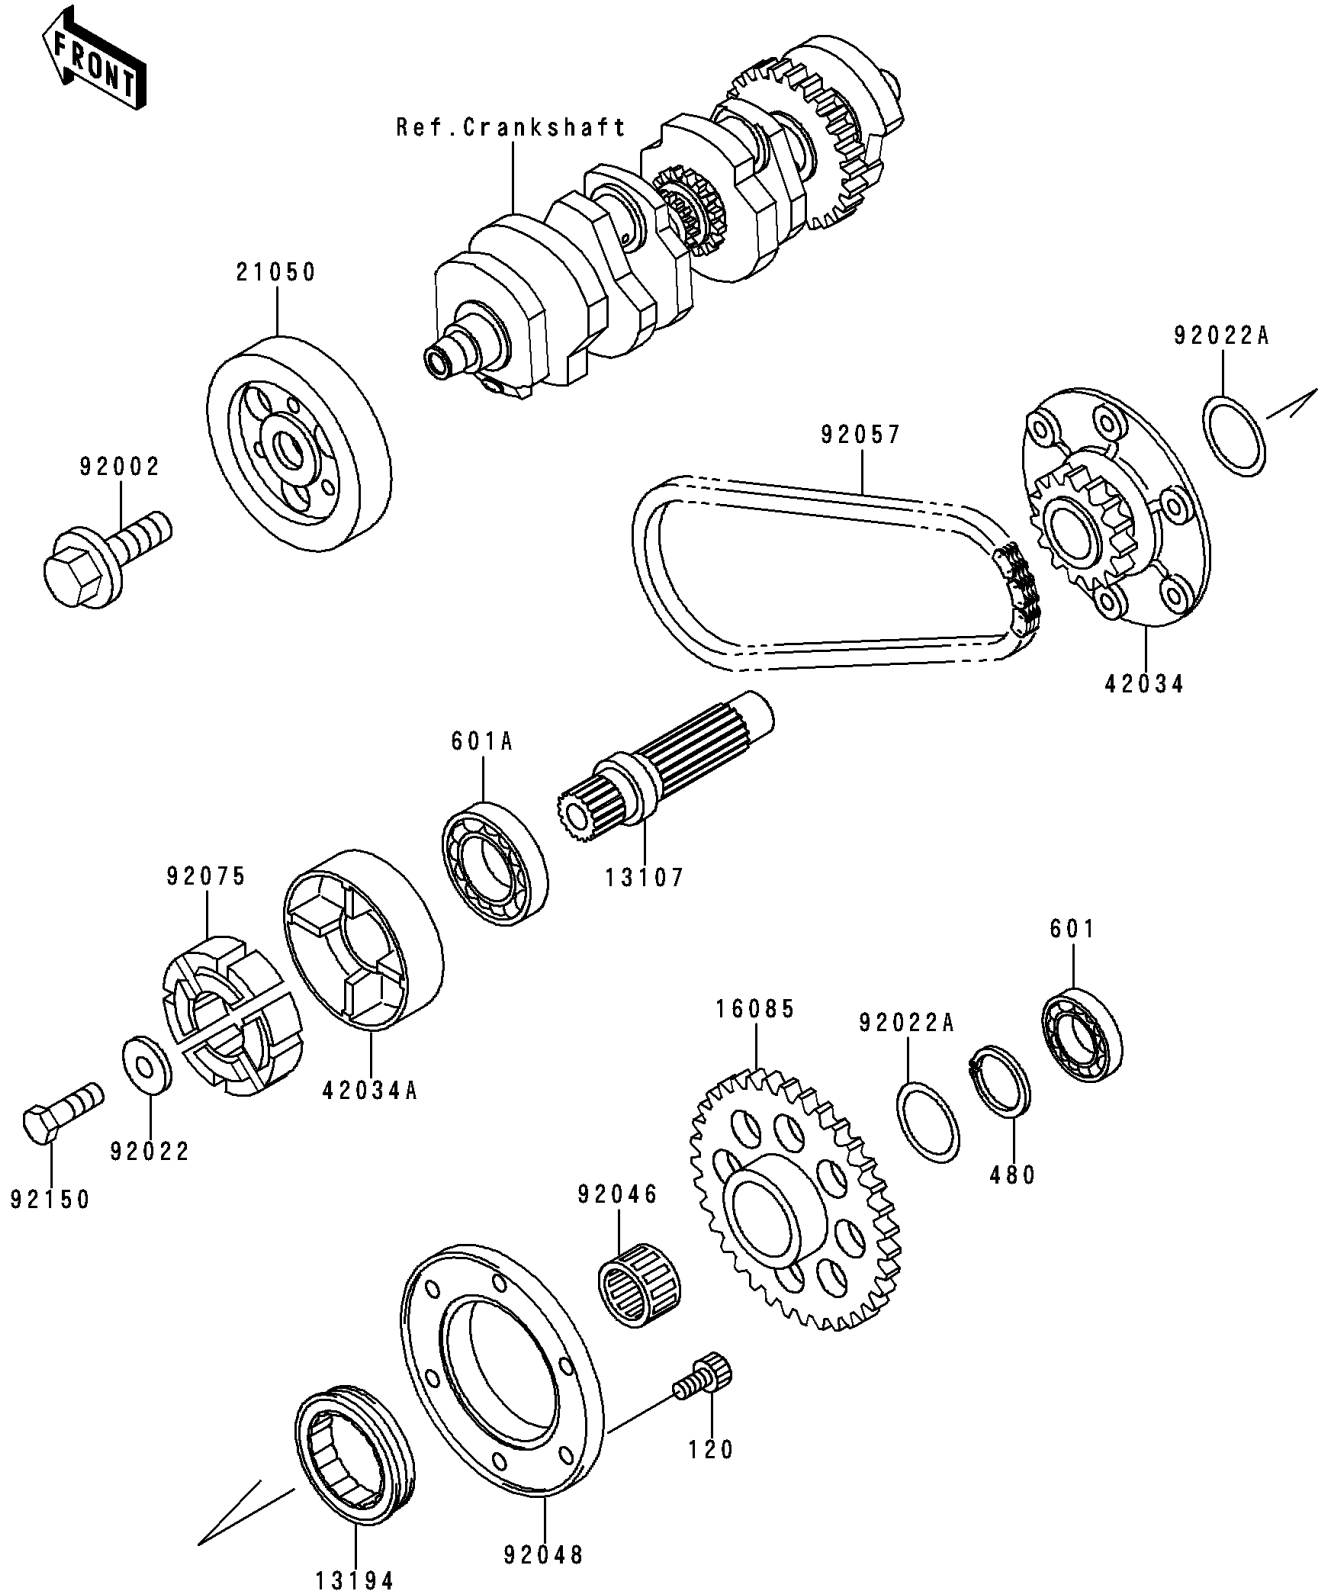

1996 Voyager XII

PARTS DIAGRAM

Secondary Shaft

E1322

1996 Voyager XII

PARTS LIST

Secondary Shaft

ITEM NAME

PART NUMBER

QUANTITY
