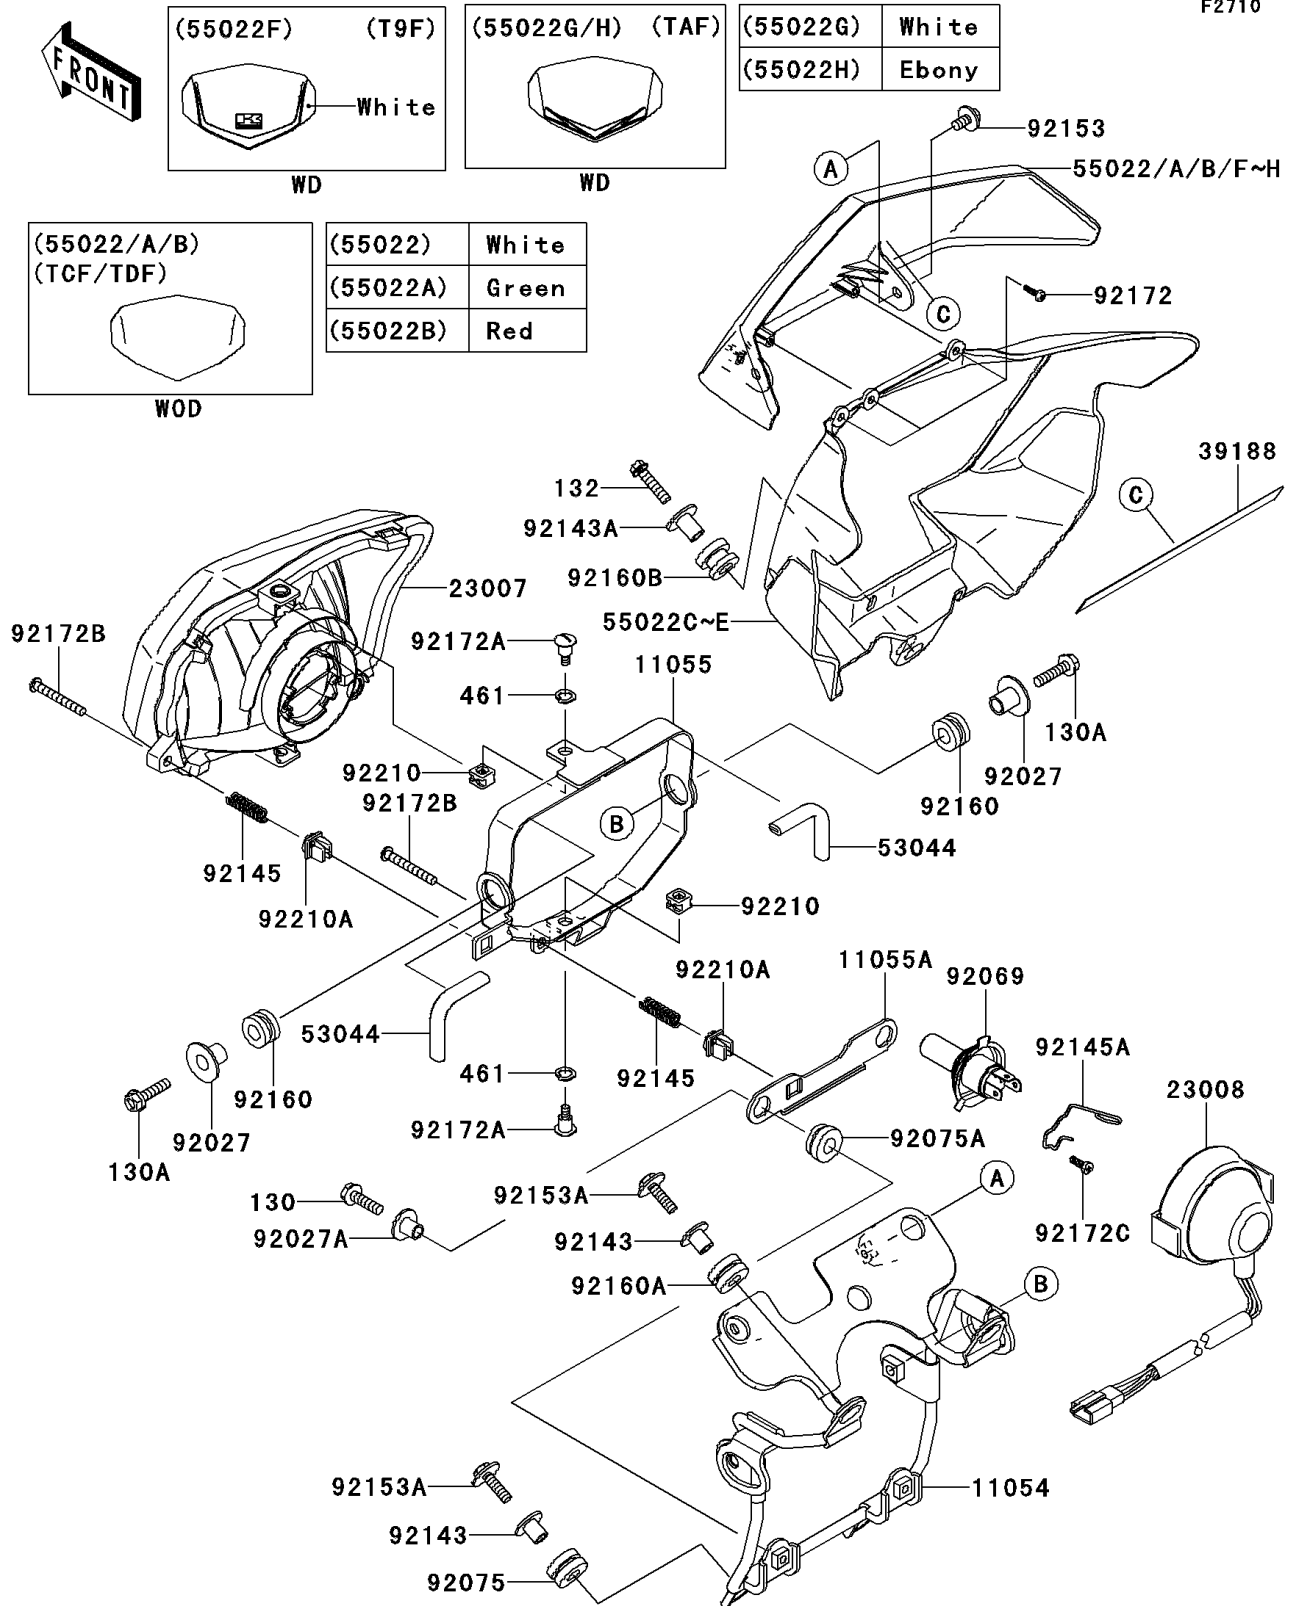

2012 KLX[®] 250S

PARTS DIAGRAM

Headlight(s)

F2710

2012 KLX[®] 250S

PARTS LIST

Headlight(s)

ITEM NAME

PART NUMBER

QUANTITY
