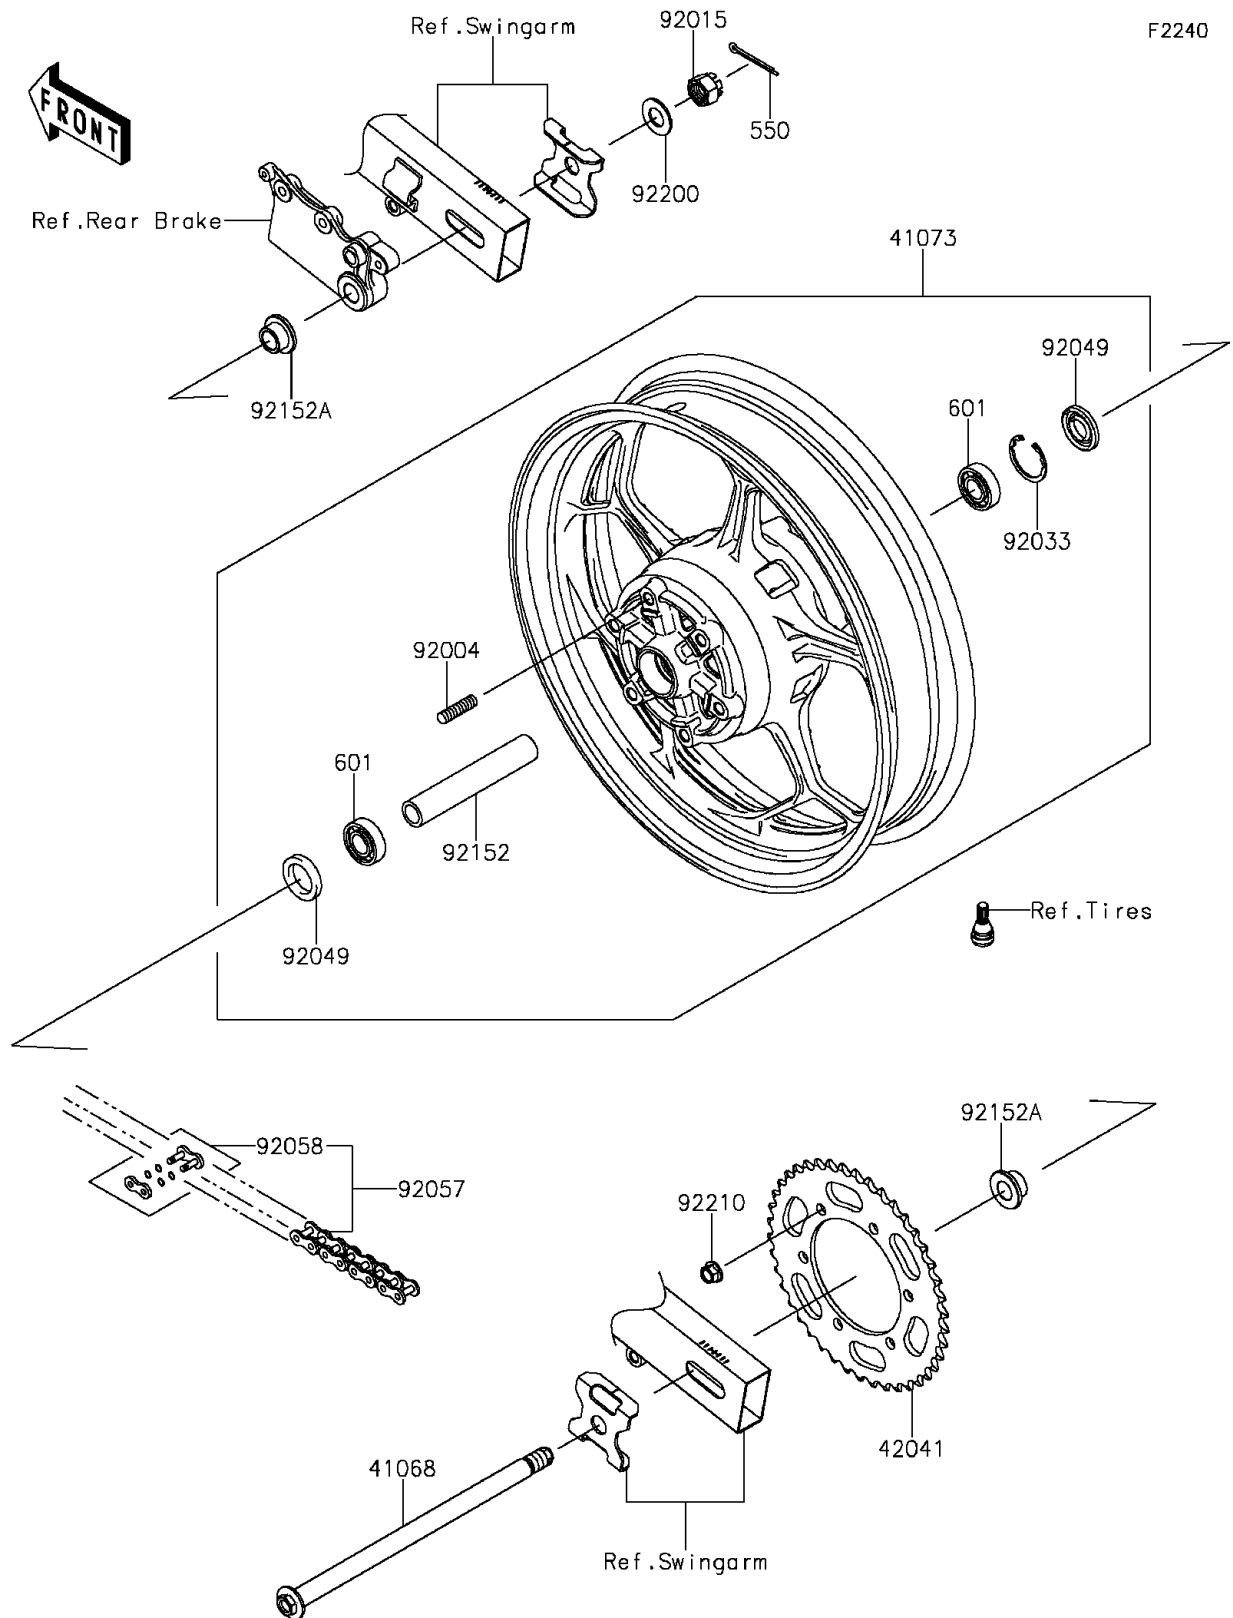

2014 Z250SL

PARTS DIAGRAM

Rear Hub

2014 Z250SL

PARTS LIST

Rear Hub

ITEM NAME

PART NUMBER

QUANTITY
