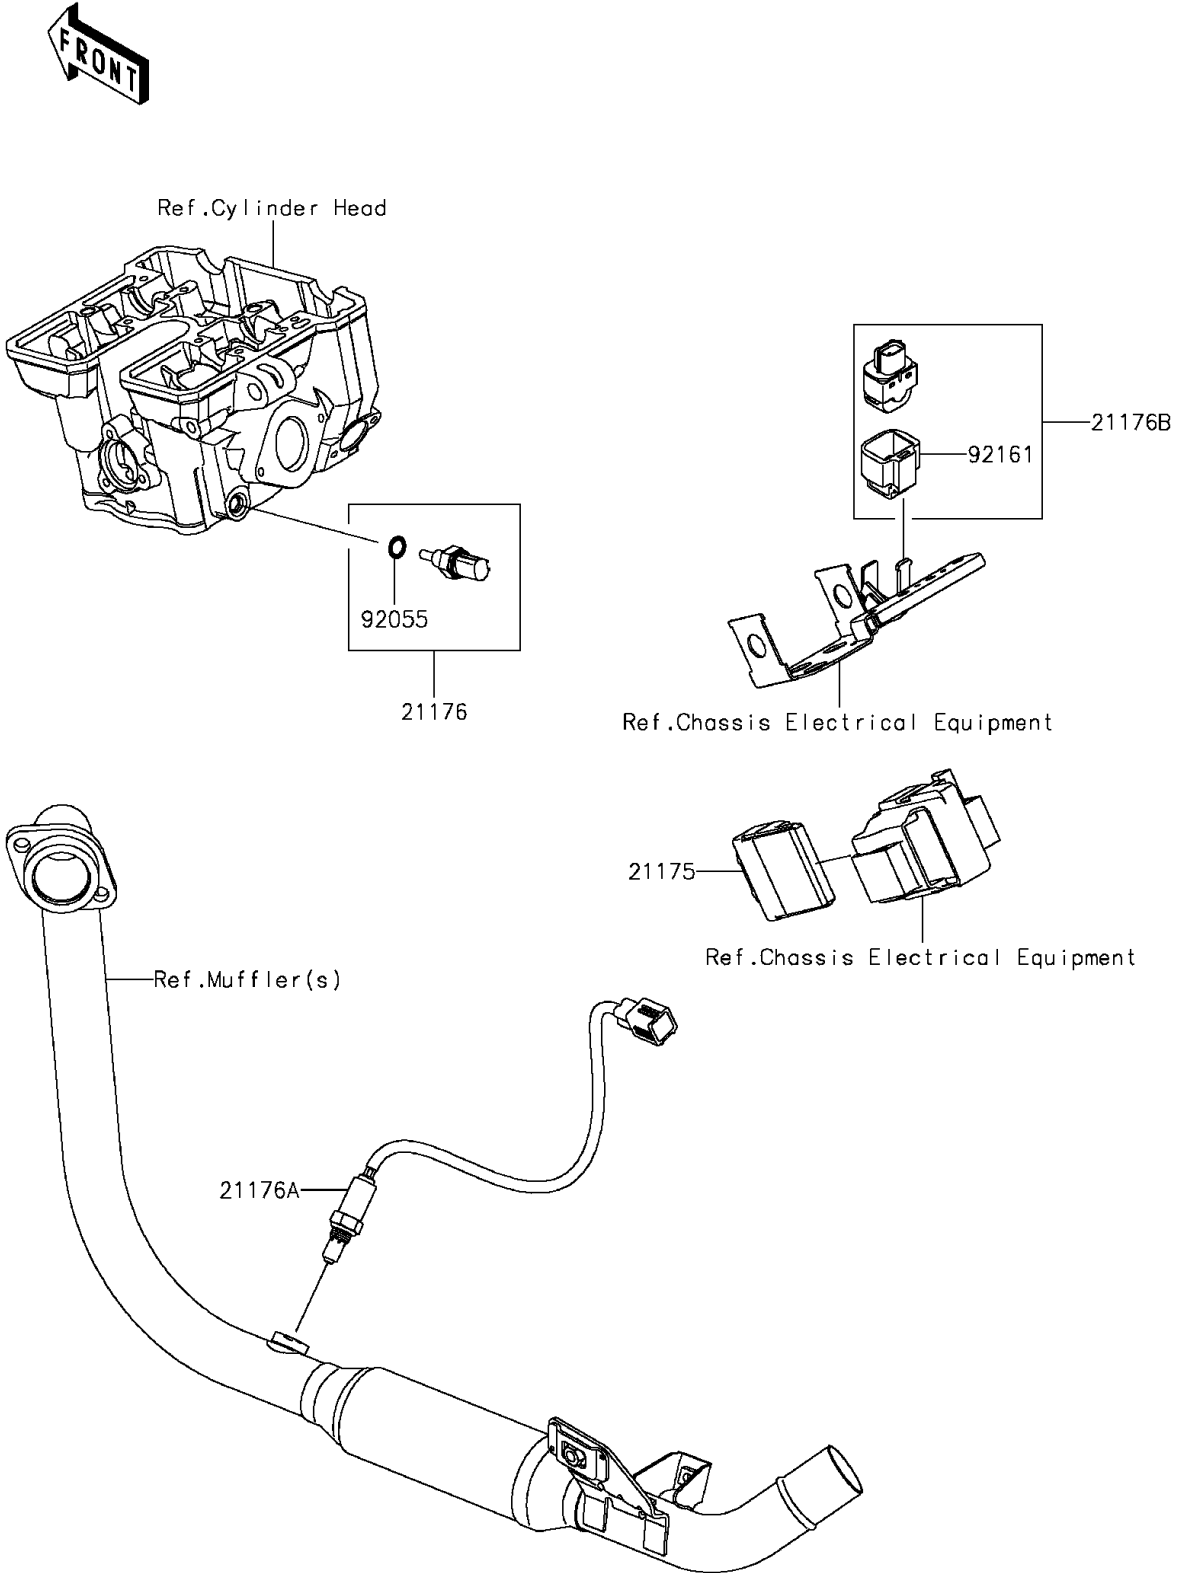

## PARTS DIAGRAM

# 2014 Z250SL

## PARTS LIST

### Fuel Injection

ITEM NAME	PART NUMBER	QUANTITY
CONTROL UNIT-ELECTRONIC (Ref # 21175)	21175-0875	1
SENSOR,WATER TEMP (Ref # 21176)	21176-0009	1
SENSOR,OXYGEN (Ref # 21176A)	21176-0094	1
SENSOR,VEHICLE-DOWN (Ref # 21176B)	21176-0704	1
RING-O,9.5X1.9 (Ref # 92055)	92055-0016	1
DAMPER (Ref # 92161)	92161-0951	1