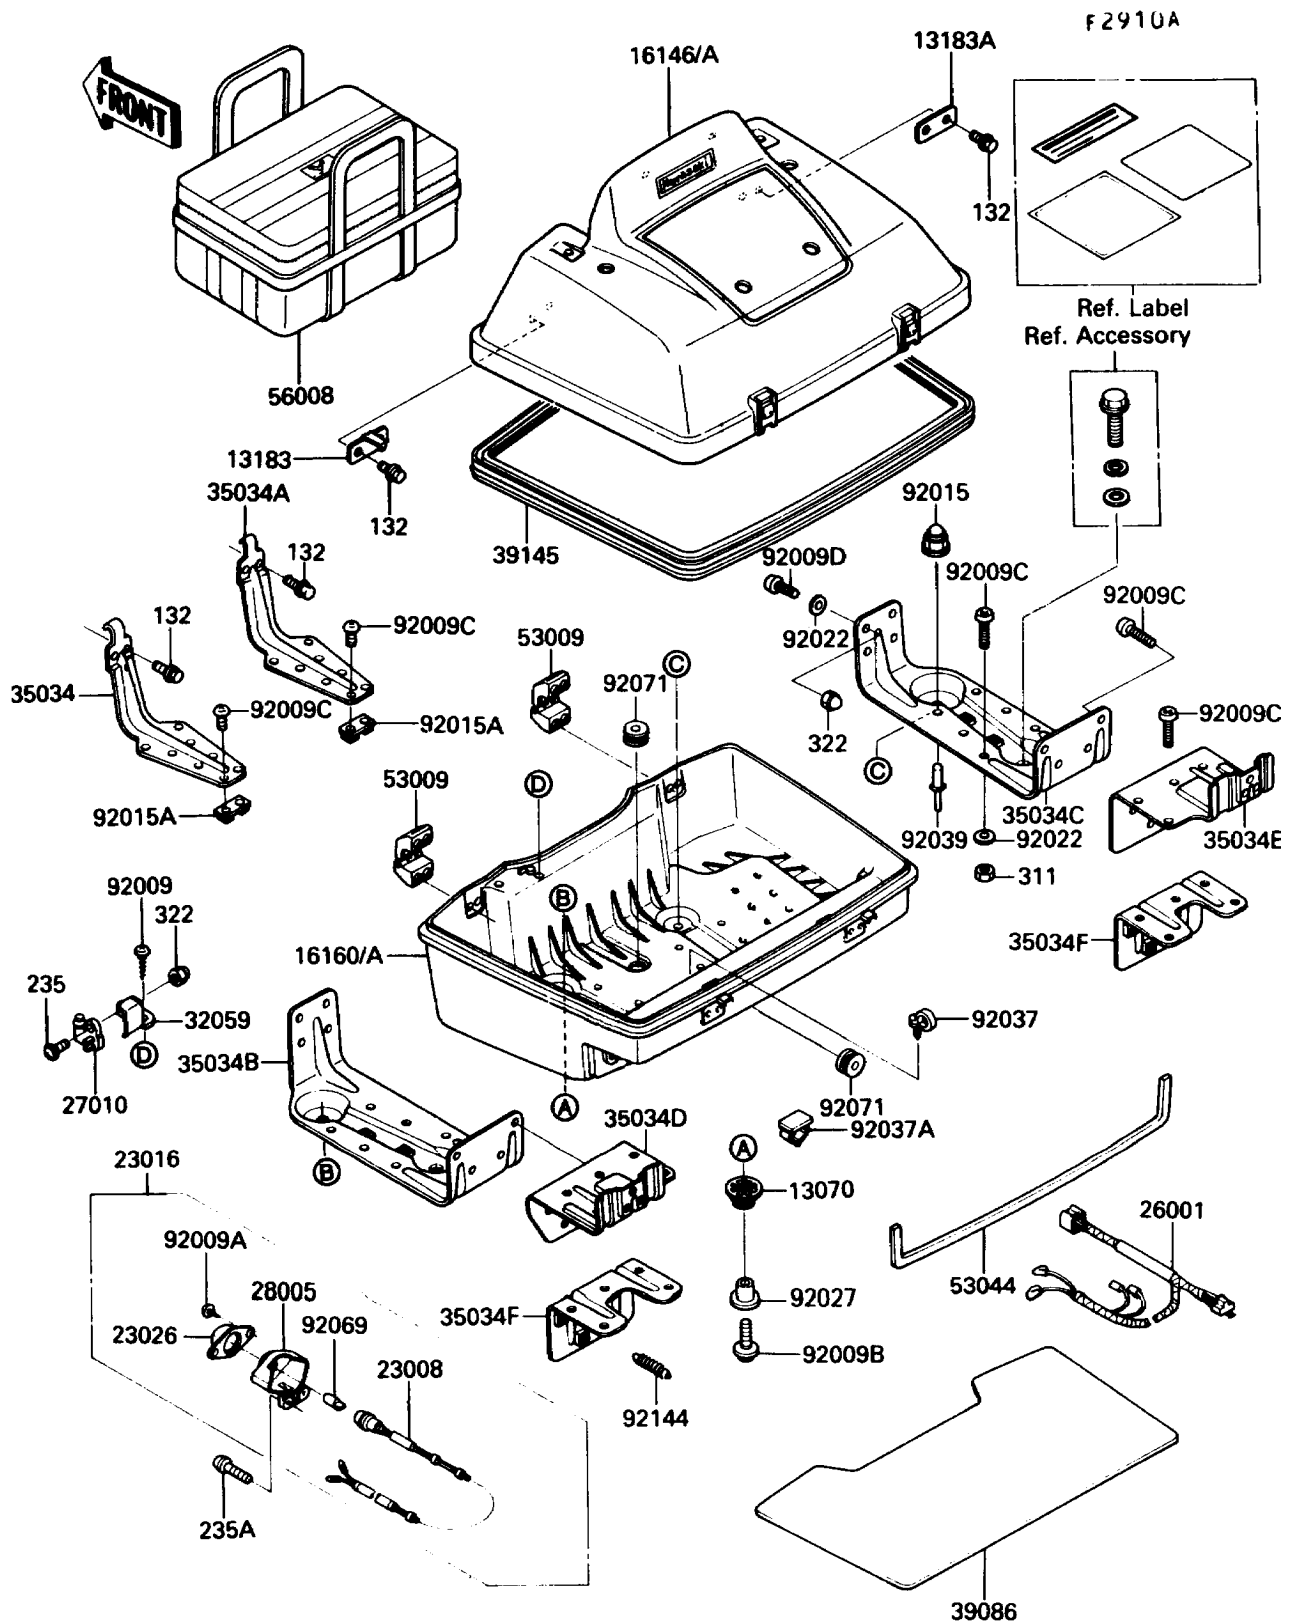

1987 Voyager XII

PARTS DIAGRAM

Accessory(Trunk)

Kawasaki

Let the Good Times Roll®

1987 Voyager XII

PARTS LIST

Accessory(Trunk)

ITEM NAME

PART NUMBER

QUANTITY
