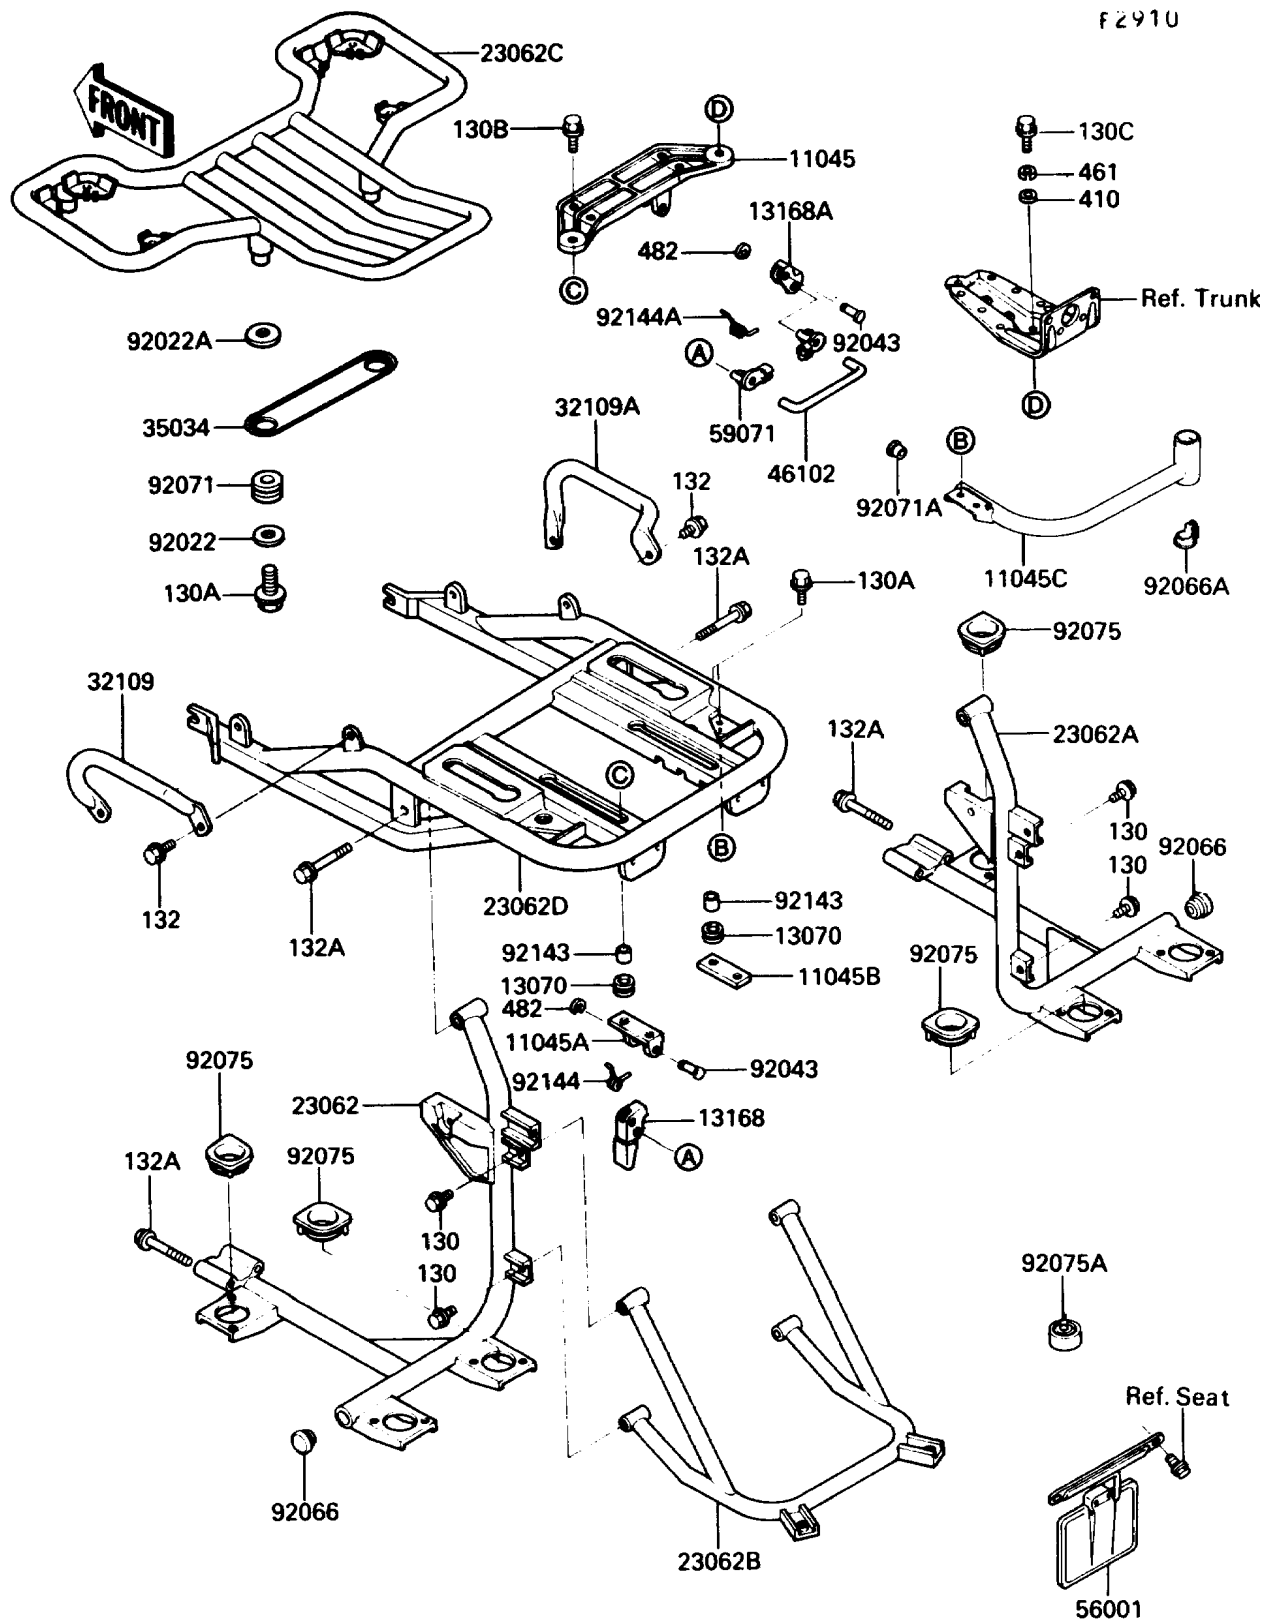

1987 Voyager XII

PARTS DIAGRAM

Accessory(Trunk Bracket)

Kawasaki

Let the Good Times Roll®

1987 Voyager XII

PARTS LIST

Accessory(Trunk Bracket)

ITEM NAME

PART NUMBER

QUANTITY
