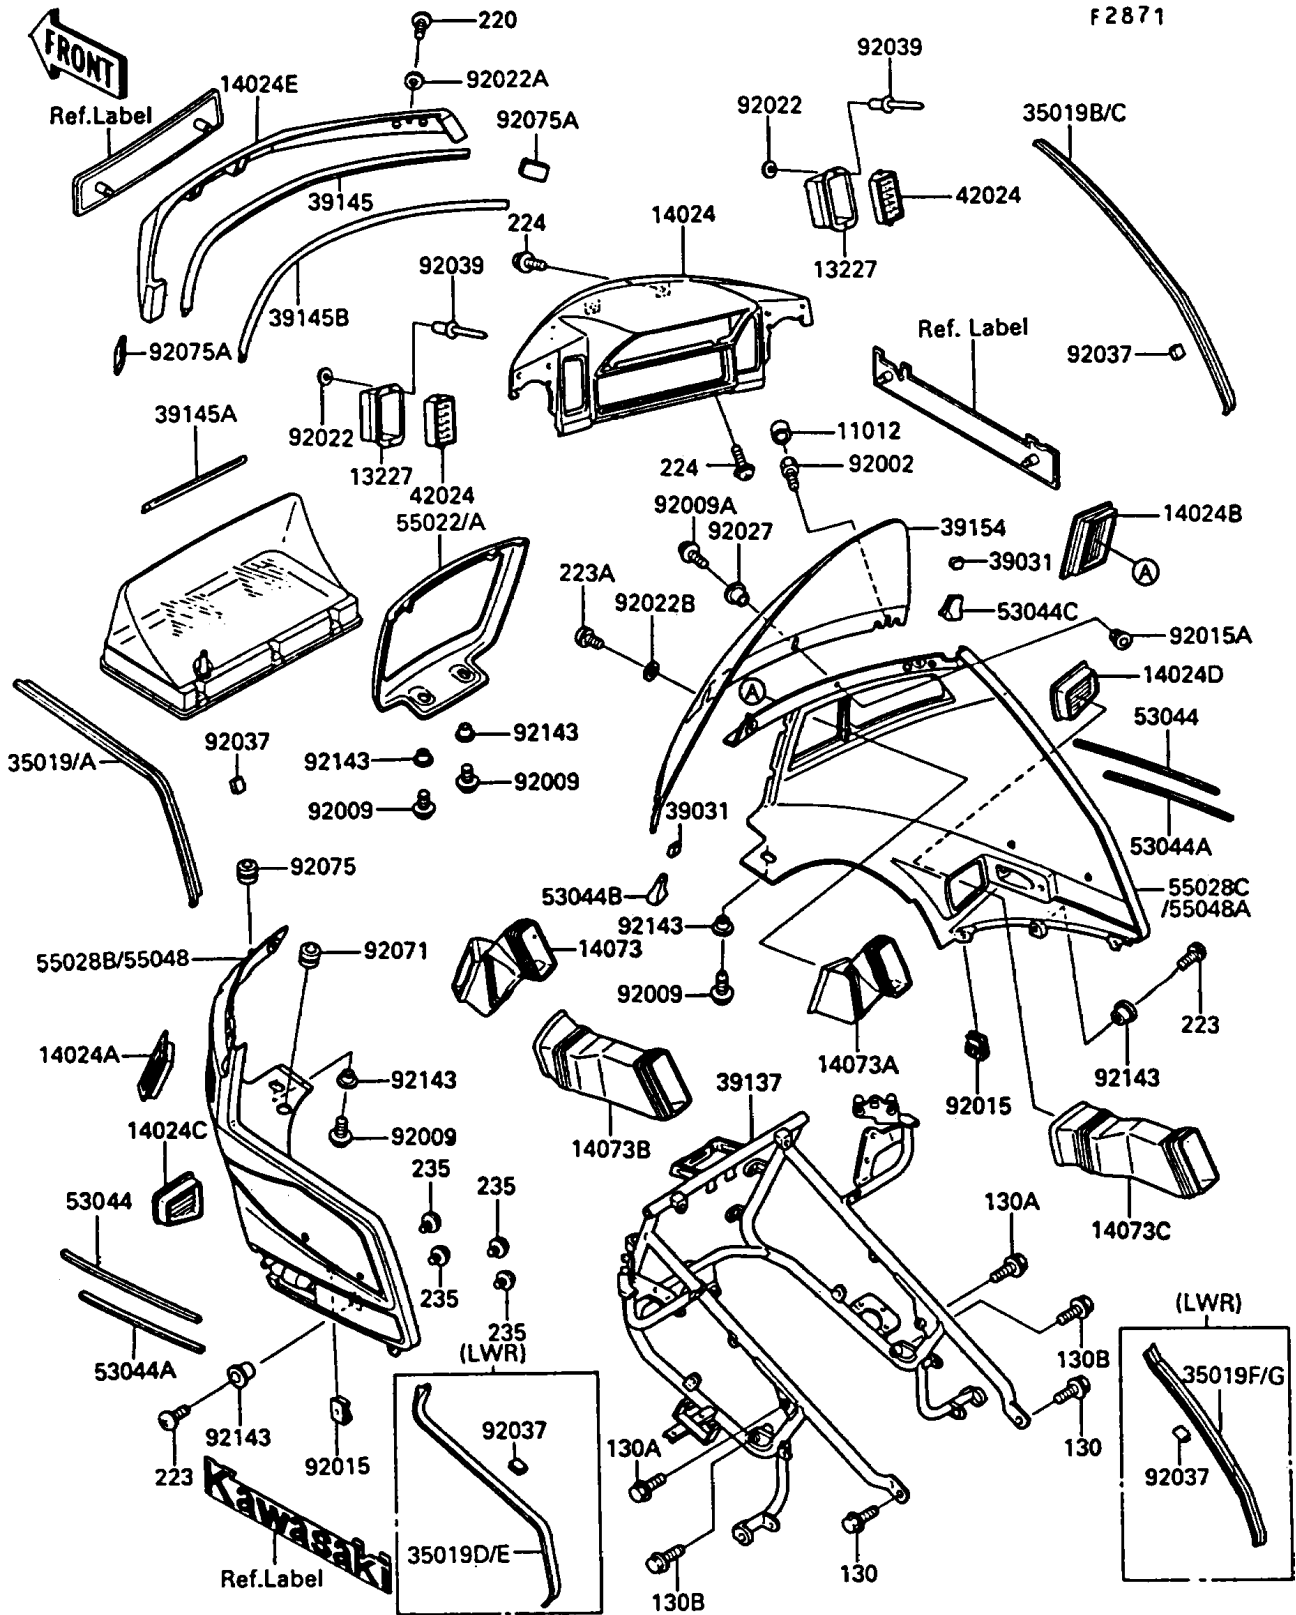

1991 Voyager XII

PARTS DIAGRAM

Cowling

Kawasaki

Let the Good Times Roll®

1991 Voyager XII

PARTS LIST

Cowling

ITEM NAME

PART NUMBER

QUANTITY
