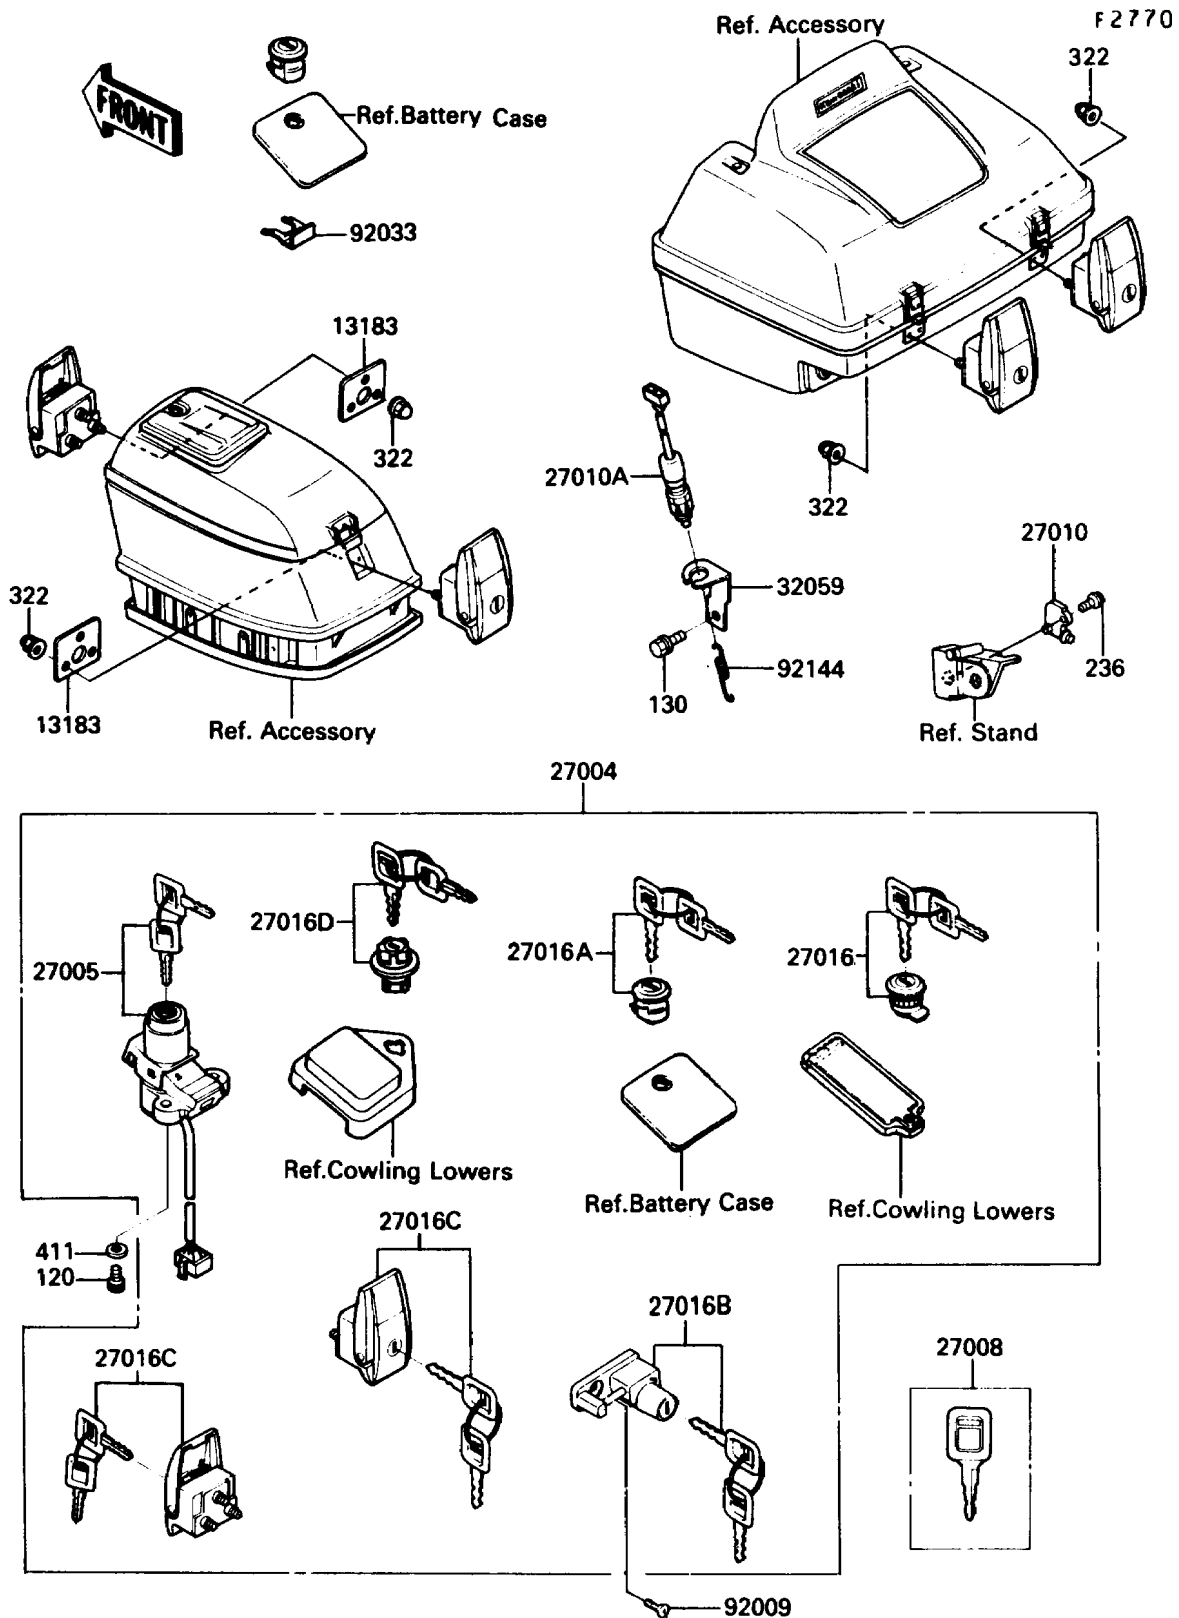

1987 Voyager XII

PARTS DIAGRAM

Ignition Switch

1987 Voyager XII

PARTS LIST

Ignition Switch

Kawasaki

Let the Good Times Roll®

ITEM NAME

PART NUMBER

QUANTITY
