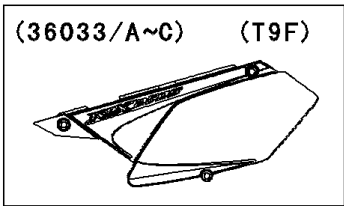

2011 KLX250S (Canada Only)

PARTS DIAGRAM

Side Covers/Chain Cover(T9F-TBF)

WD

(36033/A)	White-Red
(36033B/C)	White-Green

WD

(36034D/F)	White
(36034E/G)	Ebony

WD

(36034/A)	White
(36034B/C)	Ebony

2011 KLX250S (Canada Only)

PARTS LIST

Side Covers/Chain Cover(T9F-TBF)

ITEM NAME	PART NUMBER	QUANTITY
-----------	-------------	----------
