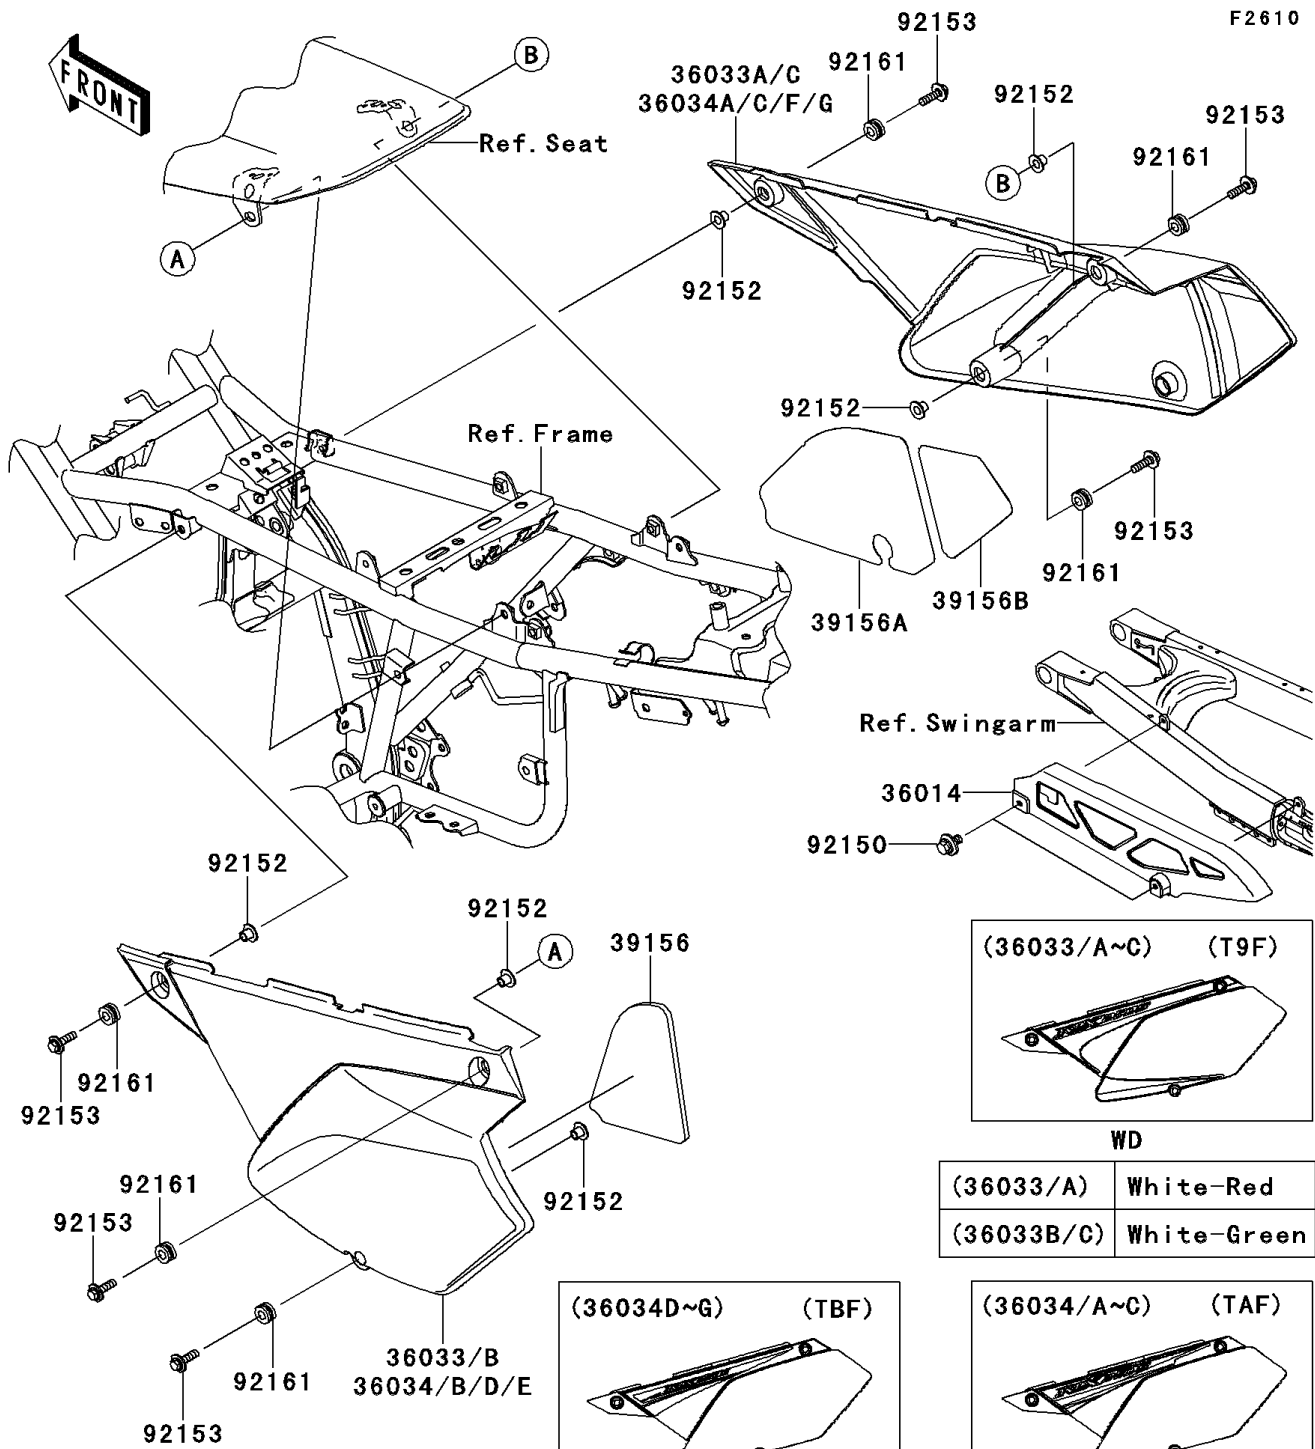

2011 KLX250S (Canada Only)

PARTS DIAGRAM

Side Covers/Chain Cover(T9F-TBF)

WD

(36033/A)	White-Red
(36033B/C)	White-Green

WD

(36034D/F)	White
(36034E/G)	Ebony

WD

(36034/A)	White
(36034B/C)	Ebony

2011 KLX250S (Canada Only)

PARTS LIST

Side Covers/Chain Cover(T9F-TBF)

ITEM NAME	PART NUMBER	QUANTITY
-----------	-------------	----------
