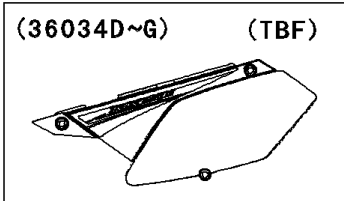

2011 KLX250S (Canada Only)

PARTS DIAGRAM

Side Covers/Chain Cover(T9F-TBF)

WD

(36033/A)	White-Red
(36033B/C)	White-Green

WD

(36034D/F)	White
(36034E/G)	Ebony

WD

(36034/A)	White
(36034B/C)	Ebony

2011 KLX250S (Canada Only)

PARTS LIST

Side Covers/Chain Cover(T9F-TBF)

ITEM NAME	PART NUMBER	QUANTITY
-----------	-------------	----------
