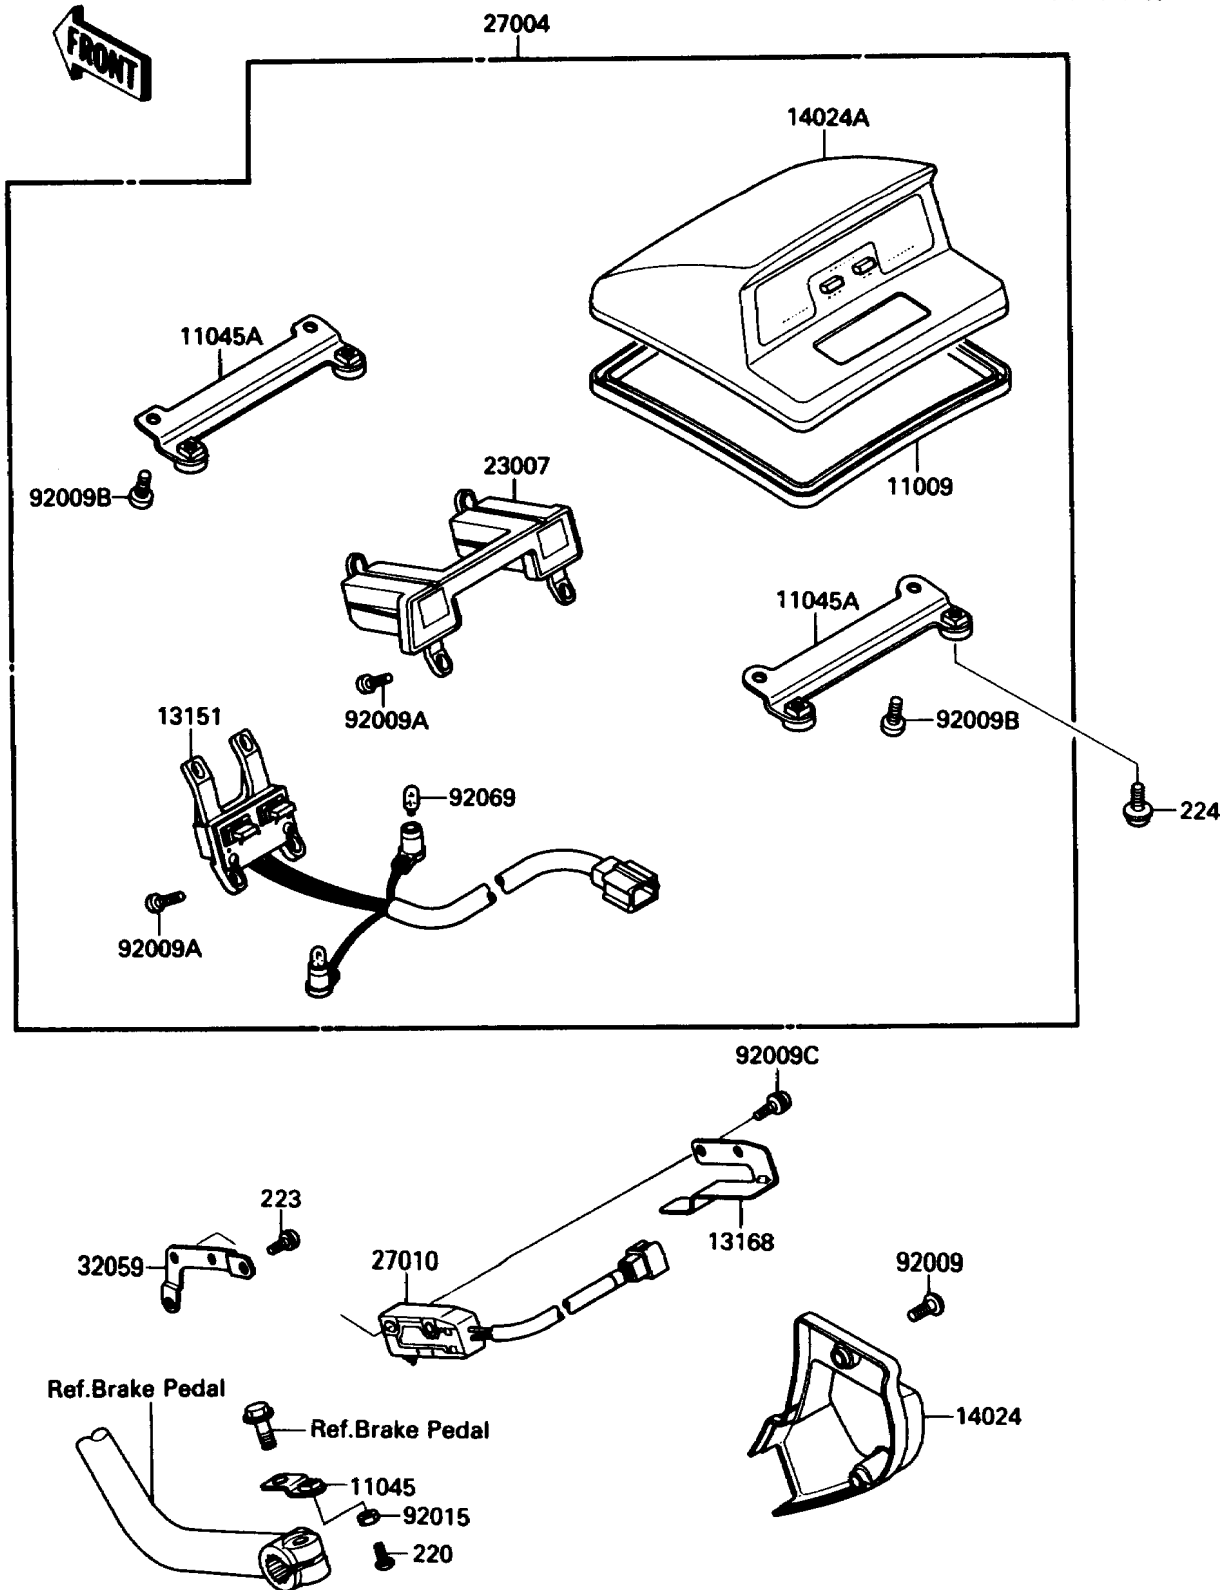

1988 Voyager XII

PARTS DIAGRAM

Cruise Switch

F2767-0001

1988 Voyager XII

PARTS LIST

Cruise Switch

Kawasaki

Let the Good Times Roll®

ITEM NAME

PART NUMBER

QUANTITY
