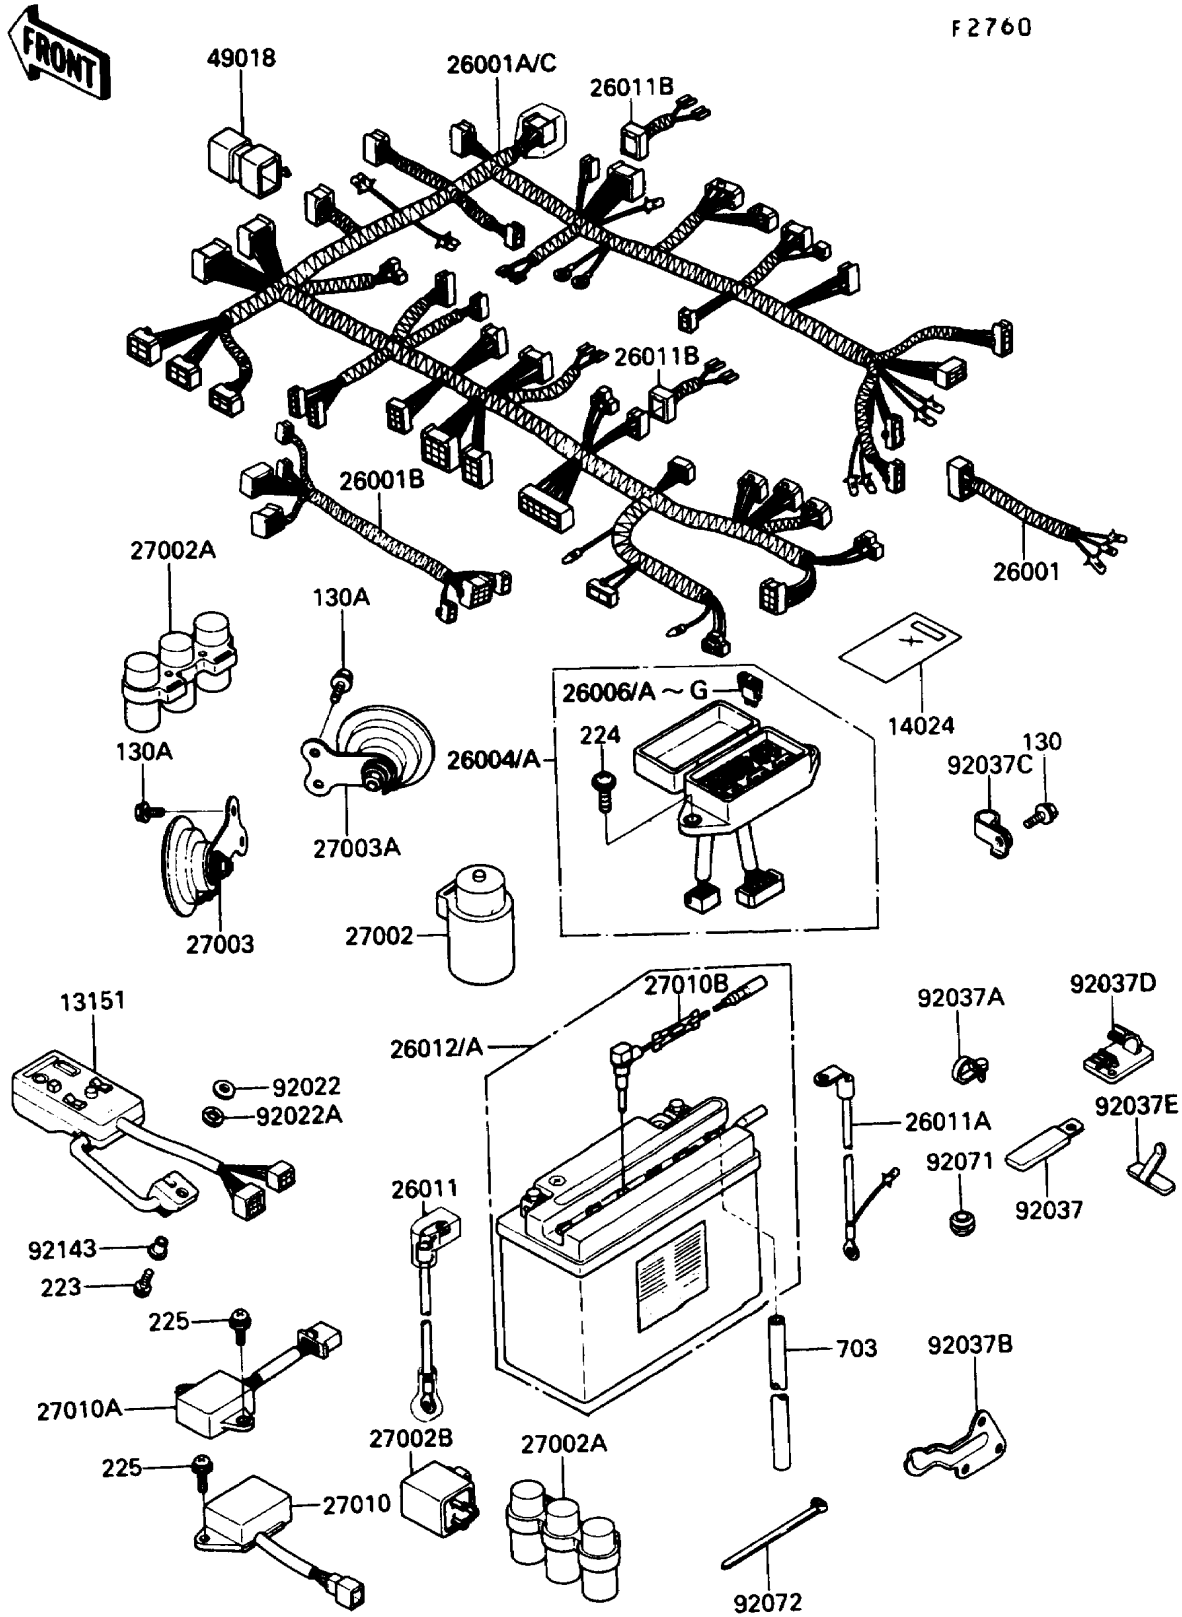

1987 Voyager XII

PARTS DIAGRAM

Electrical Equipment

1987 Voyager XII

PARTS LIST

Electrical Equipment

ITEM NAME

PART NUMBER

QUANTITY
