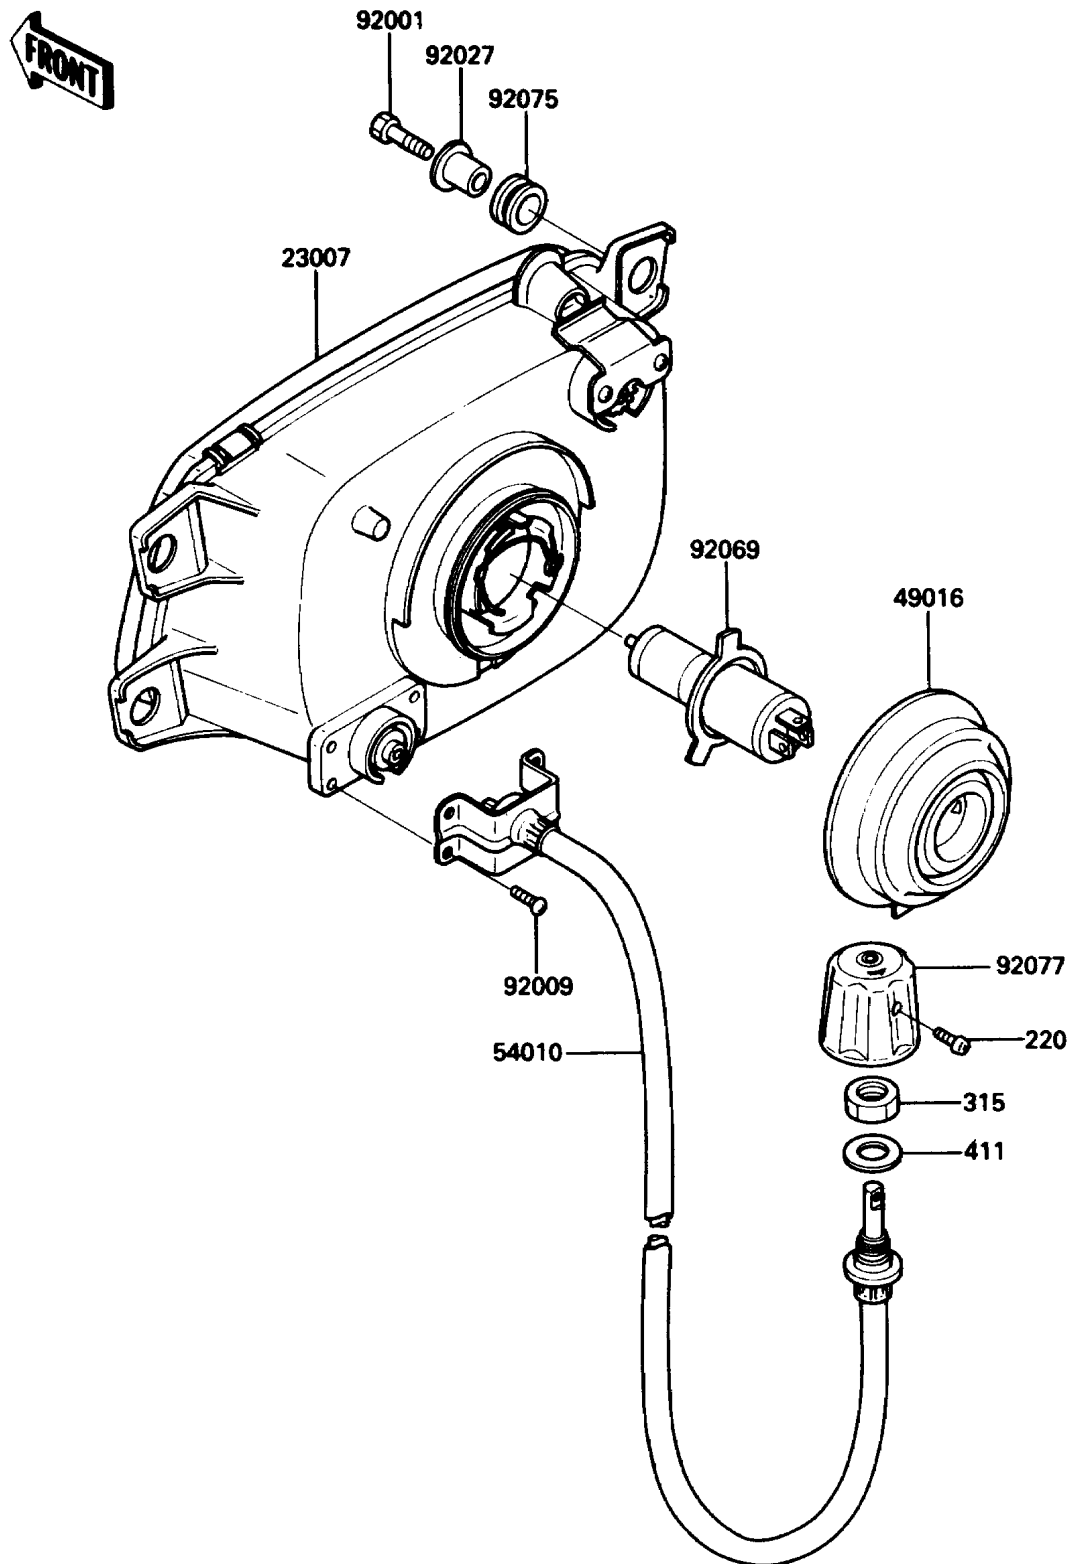

1988 Voyager XII

PARTS DIAGRAM

Head Lamp

F2710-0268

1988 Voyager XII

PARTS LIST

Head Lamp

ITEM NAME

PART NUMBER

QUANTITY
