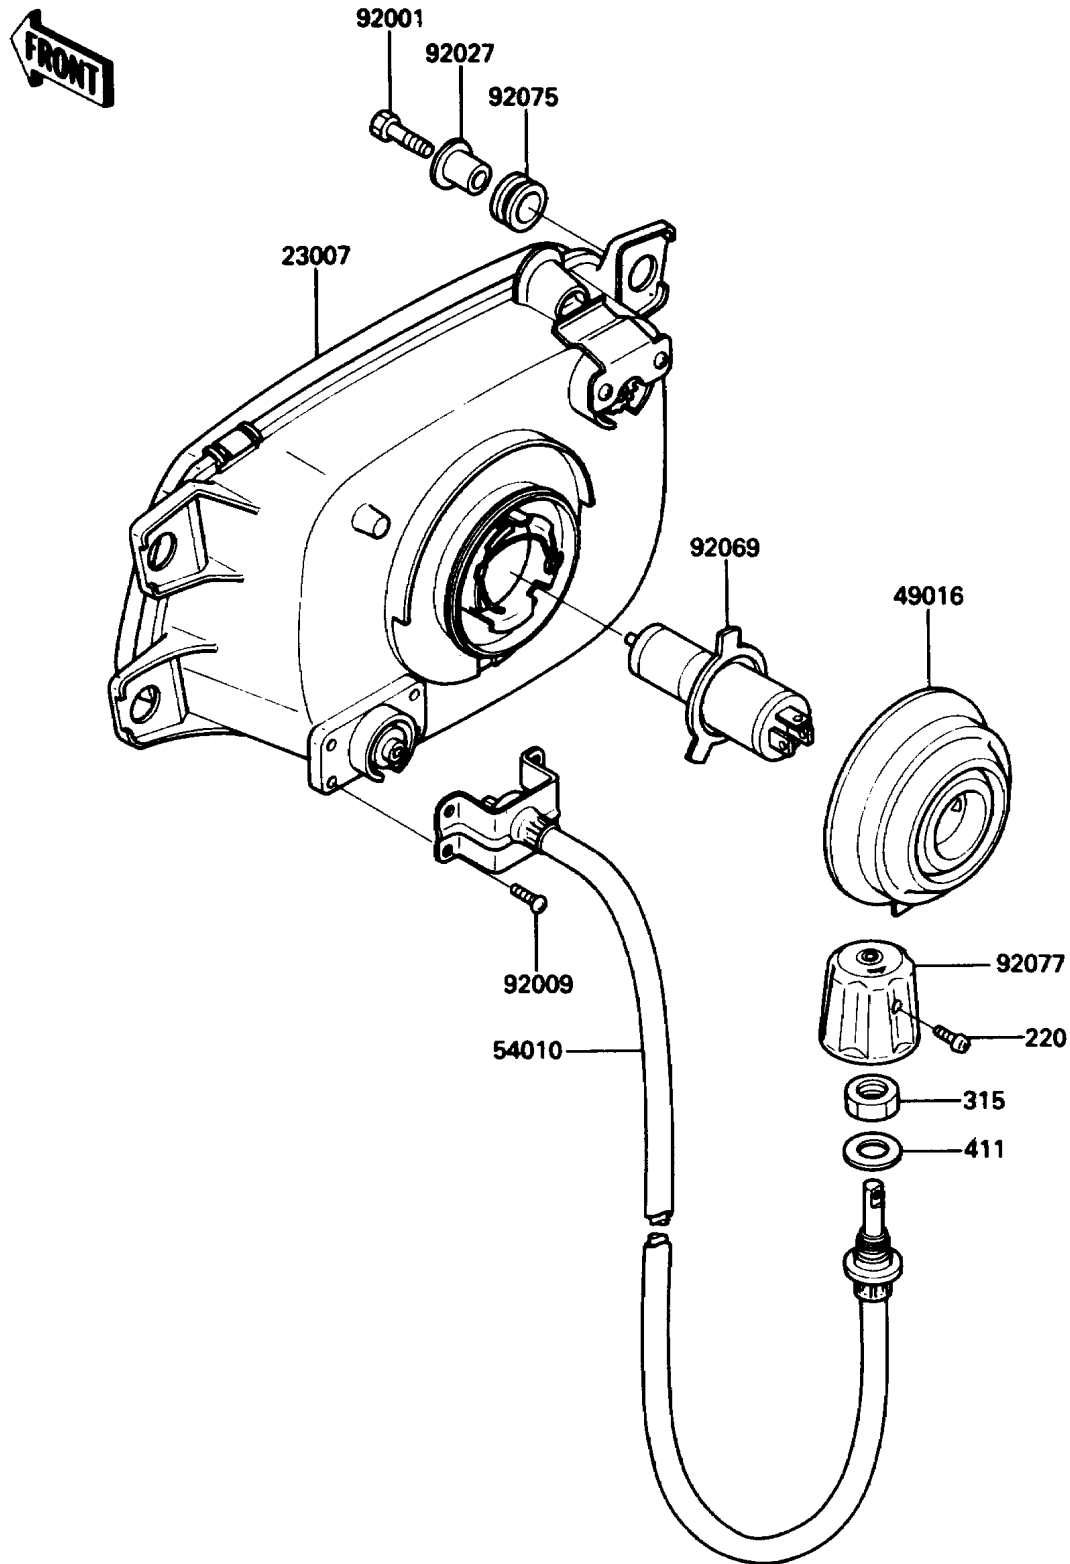

1987 Voyager XII

PARTS DIAGRAM

Head Lamp

F2710-0268

1987 Voyager XII

PARTS LIST

Head Lamp

ITEM NAME

PART NUMBER

QUANTITY
