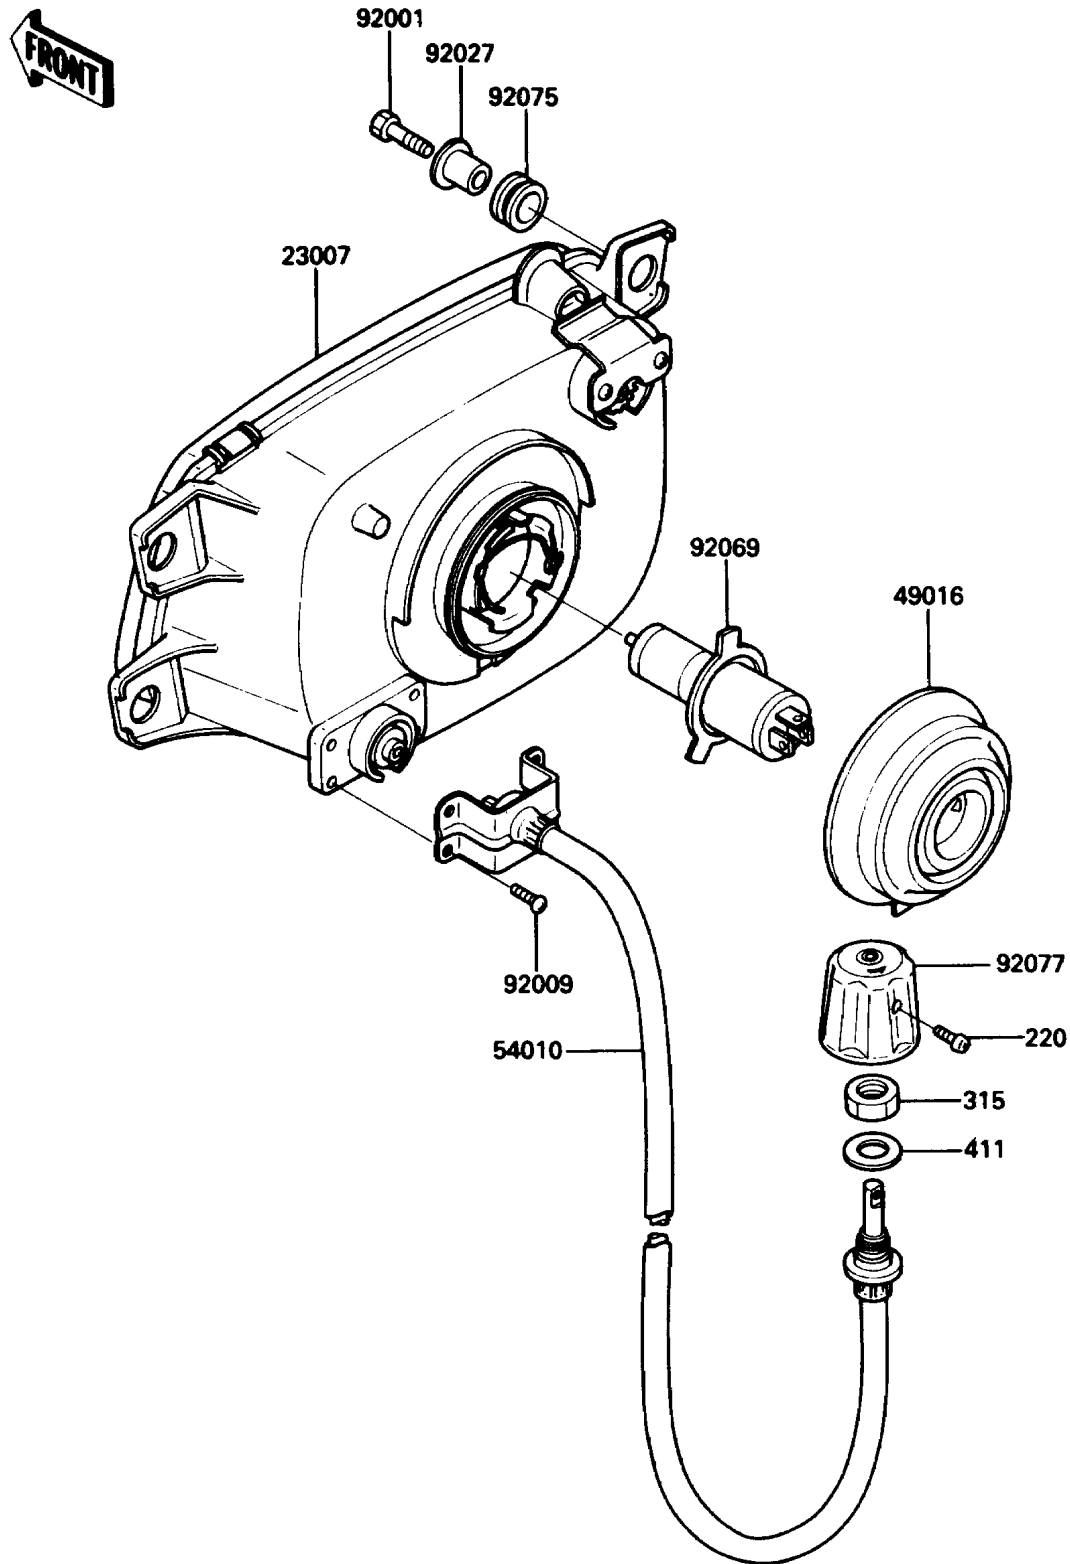

## PARTS DIAGRAM

### Head Lamp

F2710-0268

## PARTS LIST

### Head Lamp

ITEM NAME	PART NUMBER	QUANTITY
SCREW-PAN-CROS (Ref # 220)	220C0312	1
NUT-HEX-FINE (Ref # 315)	315C1200	1
WASHER-PLAIN (Ref # 411)	411F1200	1
LENS-COMP,HEAD LAMP (Ref # 23007)	23007-1144	1
COVER-SEAL,HEAD LAMP (Ref # 49016)	49016-1108	1
CABLE,HEAD LAMP (Ref # 54010)	54010-1058	1
BOLT,6X25 (Ref # 92001)	92001-1284	4
SCREW,TAPPING,4X14 (Ref # 92009)	92009-1340	4
COLLAR,L=13.1 (Ref # 92027)	92027-251	4
BULB,12V 60/55W,H4 (Ref # 92069)	92069-1002	1
DAMPER (Ref # 92075)	92075-1690	4
KNOB,HEAD LAMP CABLE (Ref # 92077)	92077-1064	1