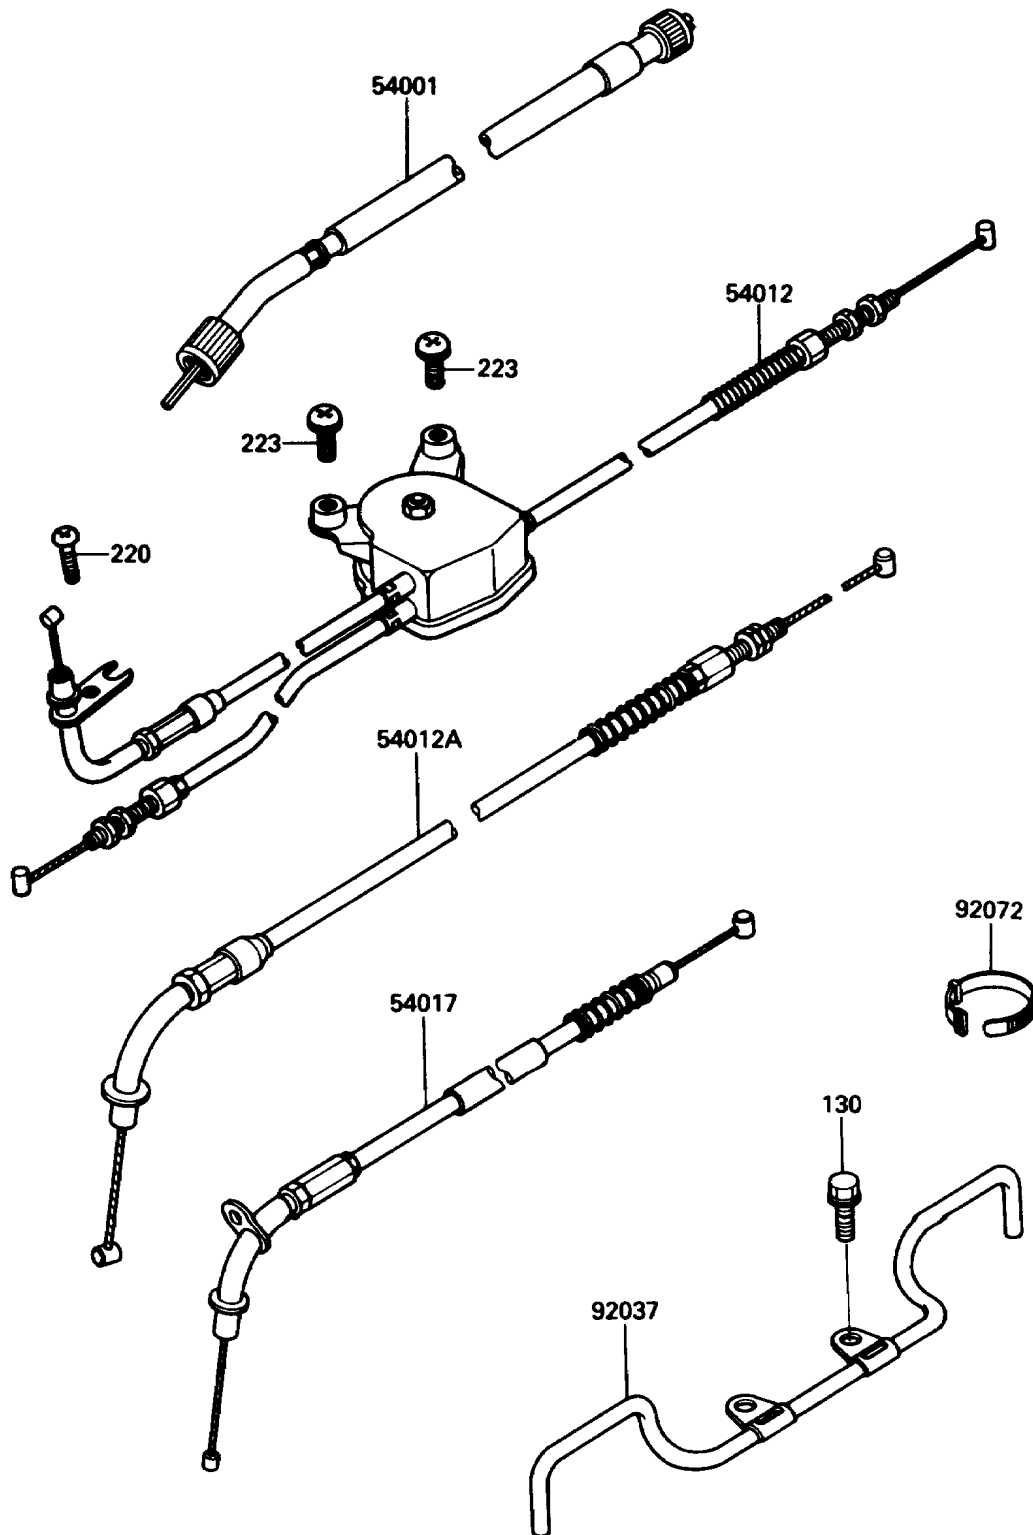

1991 Voyager XII

PARTS DIAGRAM

Cable

F2540-0263

1991 Voyager XII

PARTS LIST

Cable

ITEM NAME	PART NUMBER	QUANTITY
BOLT-FLANGED (Ref # 130)	130B0614	2
SCREW-PAN-CROS (Ref # 220)	220C0514	1
SCREW-PAN-WS-CROS (Ref # 223)	223B0610	2
CABLE-SPEEDOMETER (Ref # 54001)	54001-1121	1
CABLE-THROTTLE,OPENING (Ref # 54012)	54012-1331	1
CABLE-THROTTLE,CLOSING (Ref # 54012A)	54012-1332	1
CABLE-STARTER (Ref # 54017)	54017-1095	1
CLAMP,CABLE&HOSE (Ref # 92037)	92037-1832	1
BAND,L=185 (Ref # 92072)	92072-1195	1