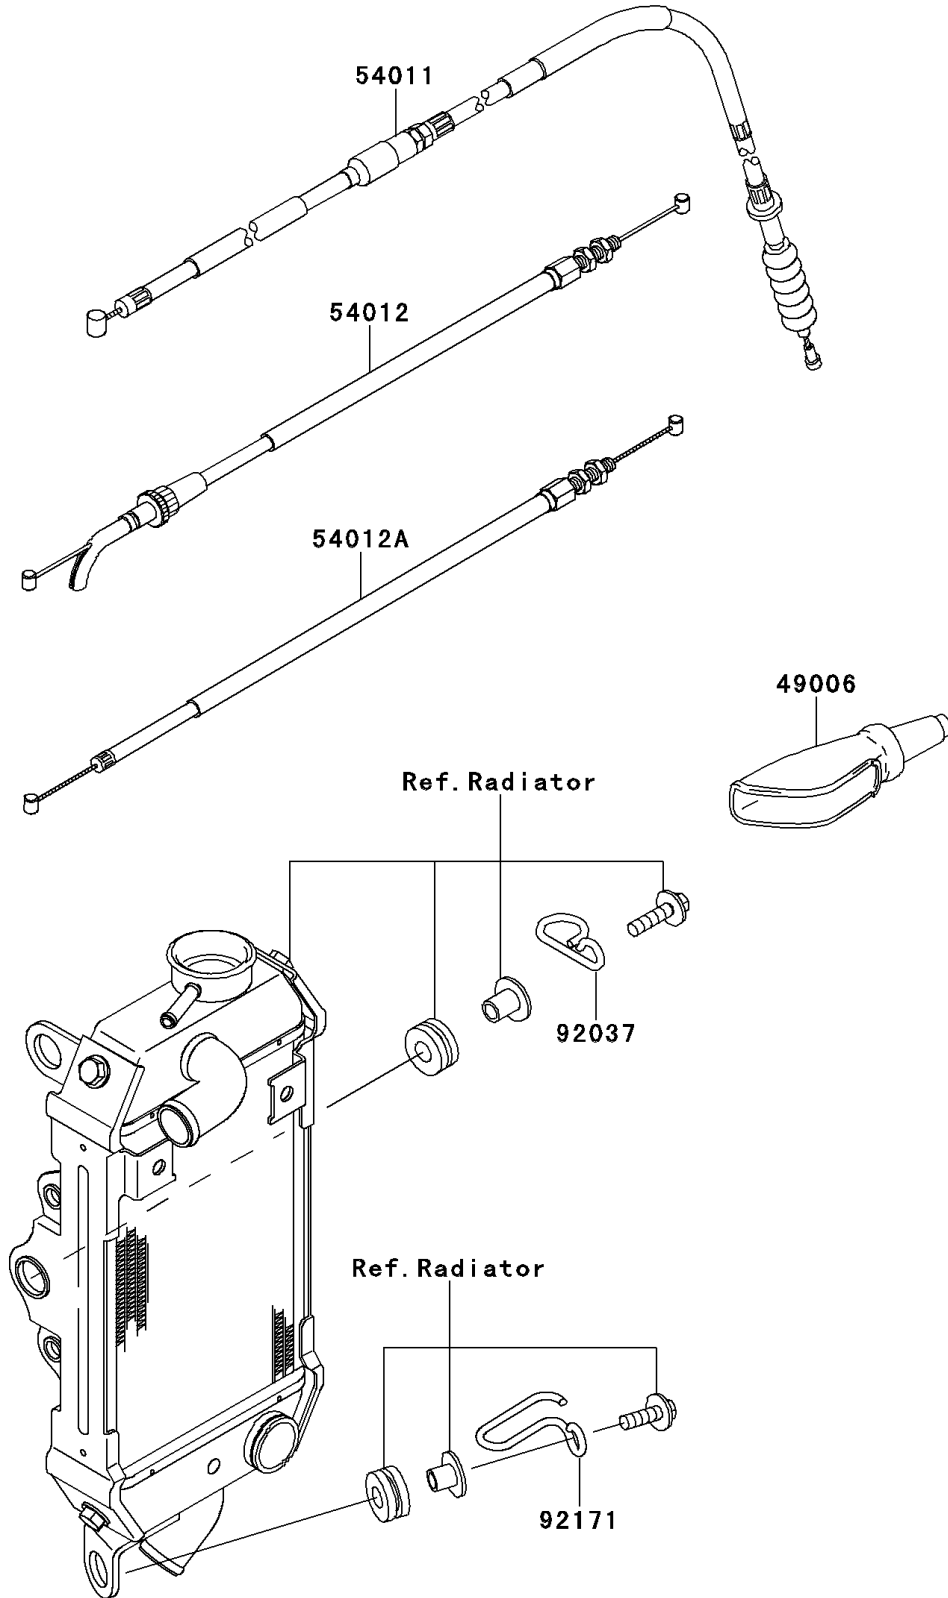

2013 KLX[®] 250S

PARTS DIAGRAM

Cables

F2540

2013 KLX[®] 250S

PARTS LIST

Cables

ITEM NAME	PART NUMBER	QUANTITY
BOOT,LEVER HOLDER (Ref # 49006)	49006-1017	1
CABLE-CLUTCH (Ref # 54011)	54011-0093	1
CABLE-THROTTLE,OPENING (Ref # 54012)	54012-0224	1
CABLE-THROTTLE,CLOSING (Ref # 54012A)	54012-0230	1
CLAMP,CABLE (Ref # 92037)	92037-1064	1
CLAMP,CABLE (Ref # 92171)	92171-1901	1