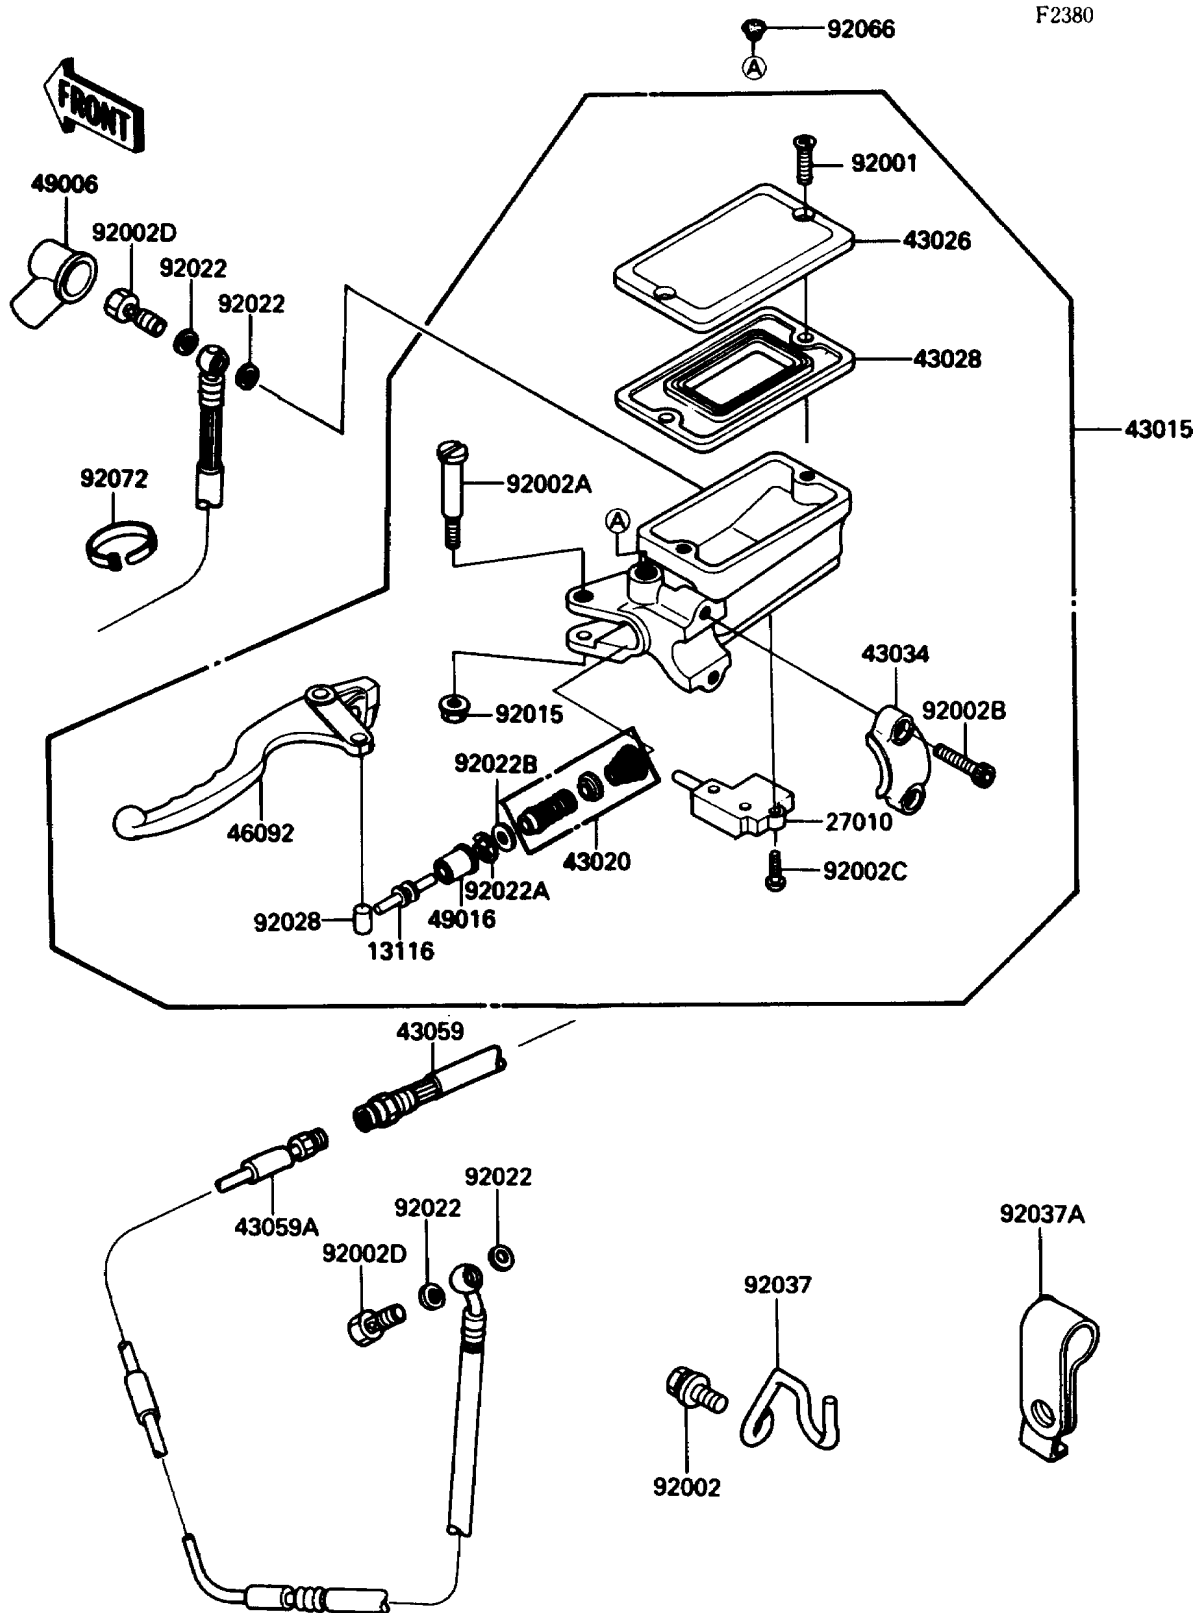

1987 Voyager XII

PARTS DIAGRAM

Clutch Master Cylinder

1987 Voyager XII

PARTS LIST

Clutch Master Cylinder

ITEM NAME

PART NUMBER

QUANTITY
