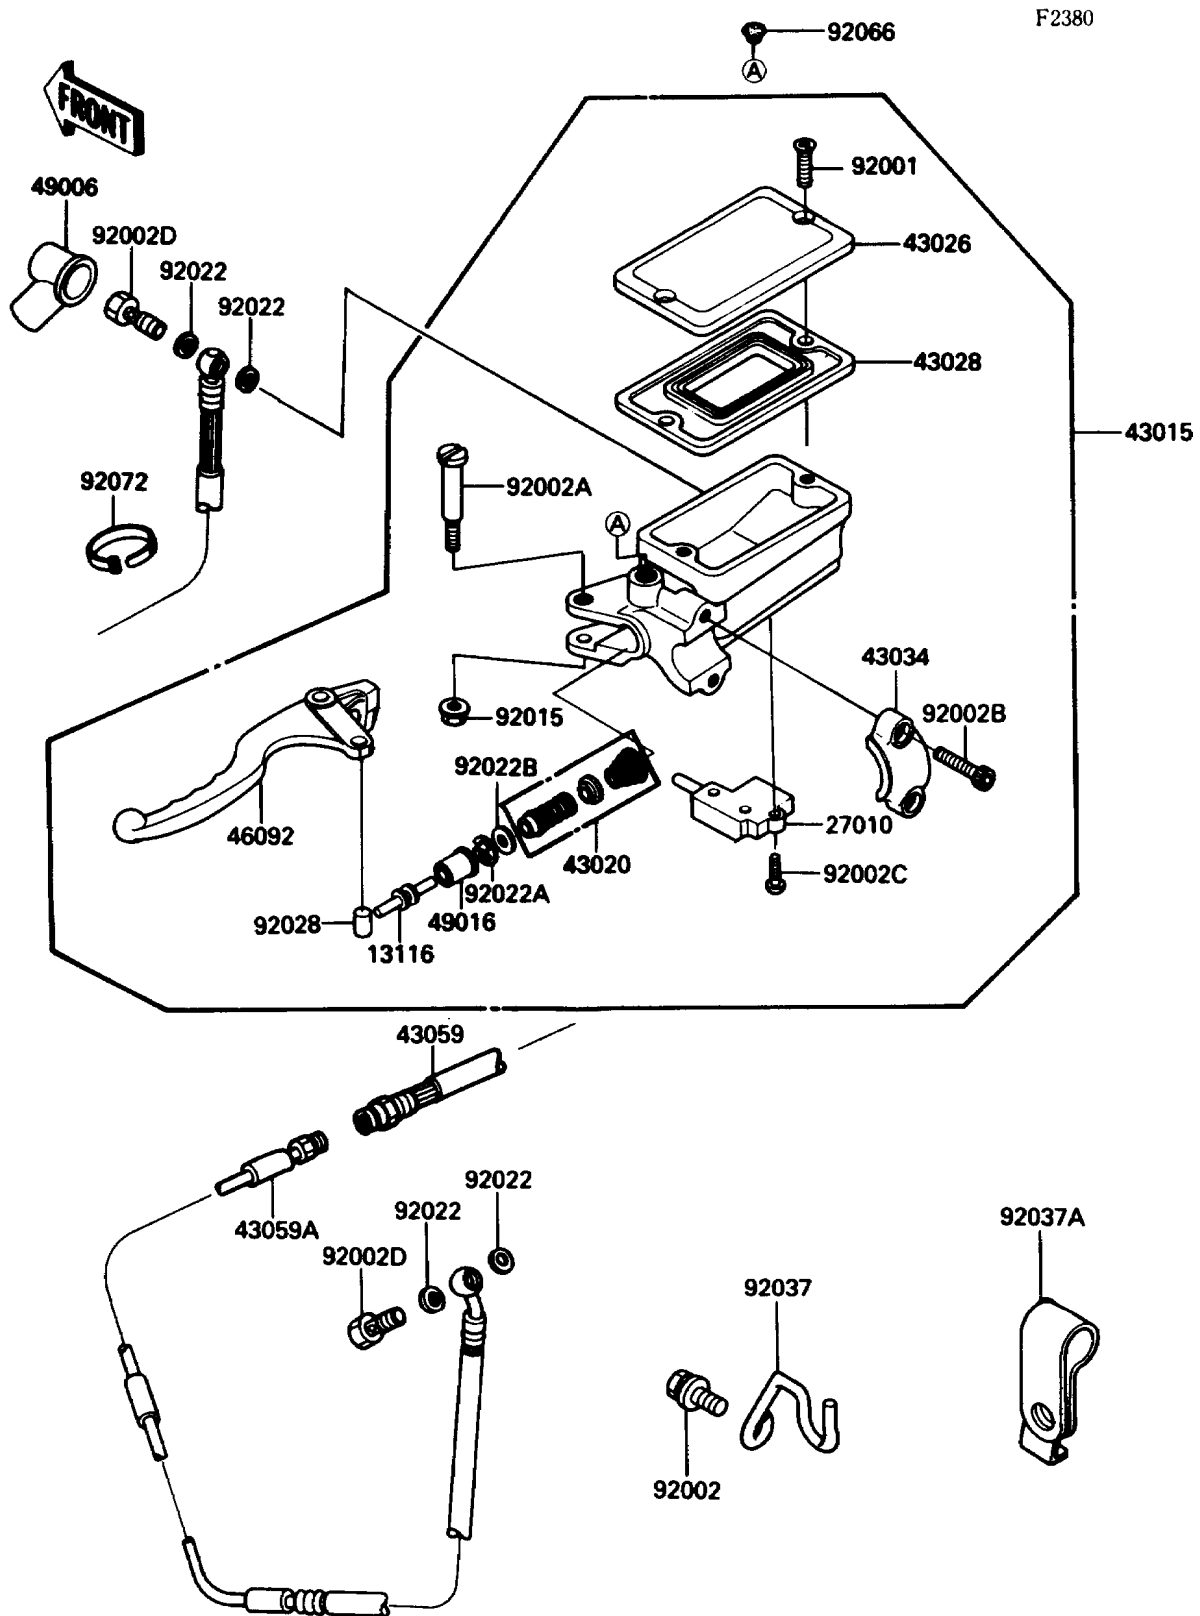

1991 Voyager XII

PARTS DIAGRAM

Clutch Master Cylinder

1991 Voyager XII

PARTS LIST

Clutch Master Cylinder

ITEM NAME

PART NUMBER

QUANTITY
