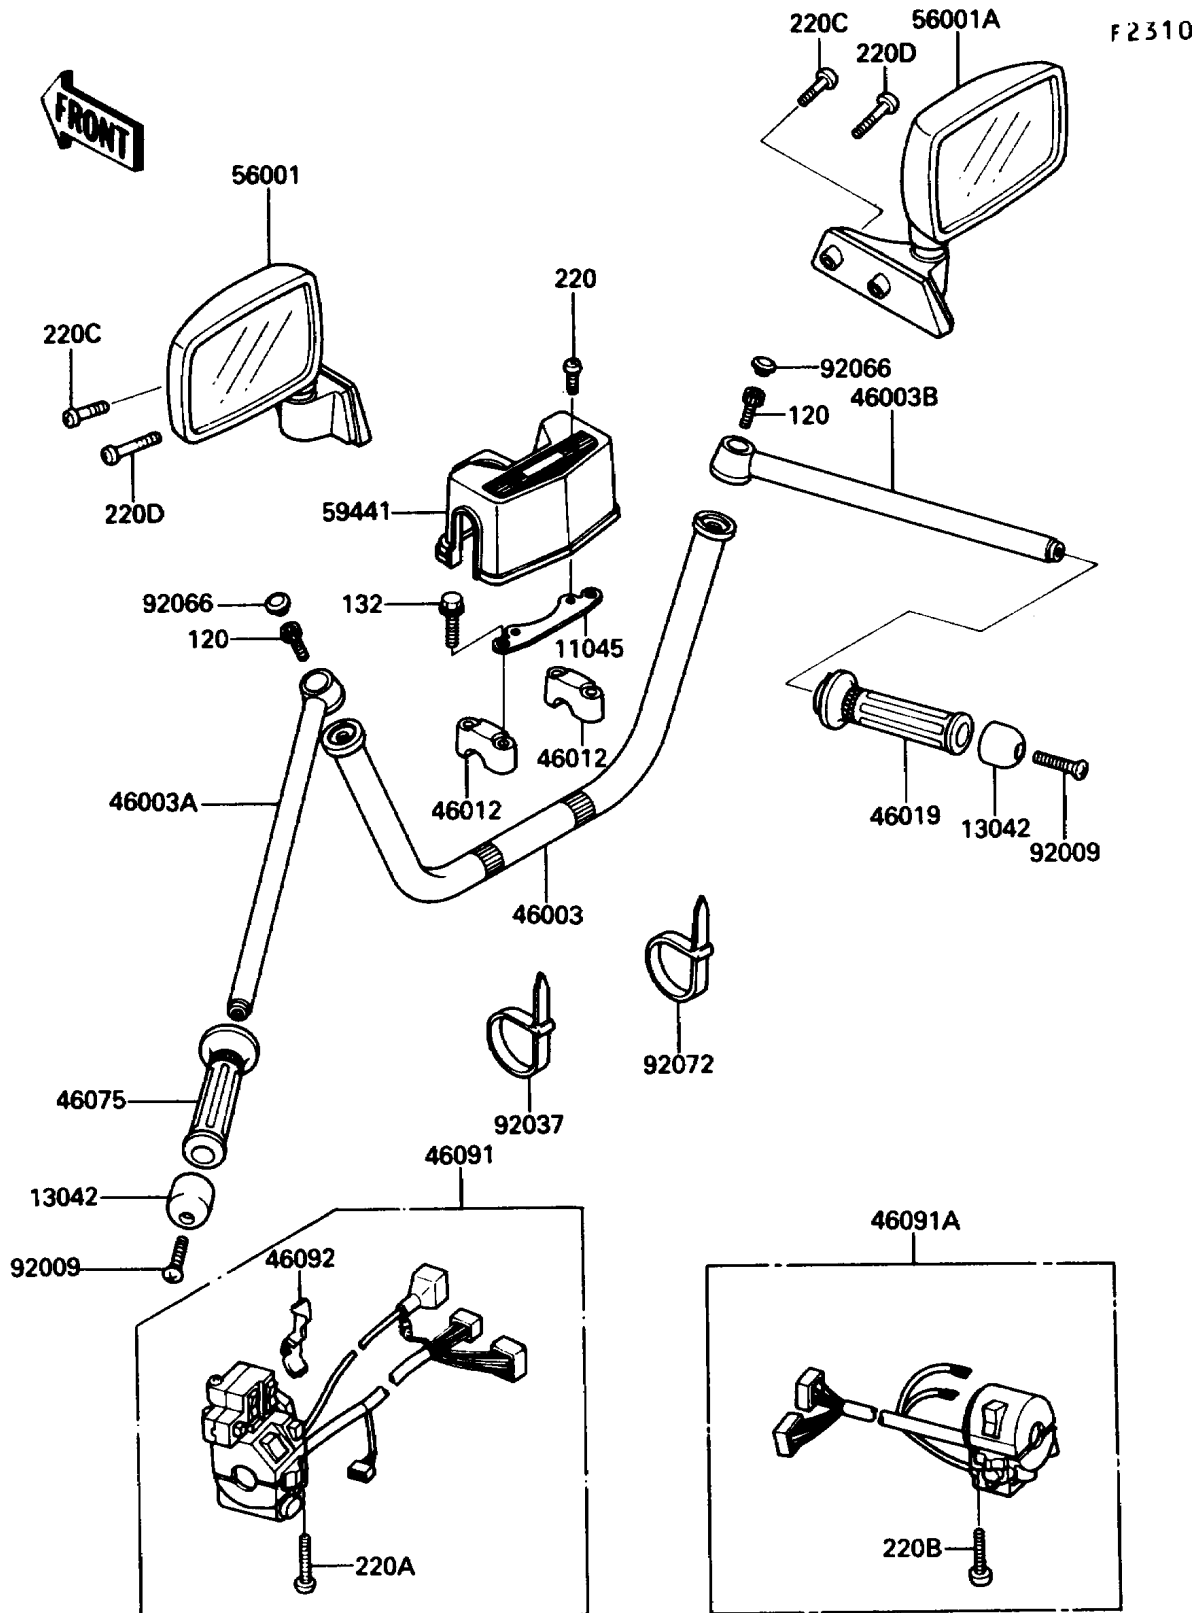

1991 Voyager XII

PARTS DIAGRAM

Handlebar

1991 Voyager XII

PARTS LIST

Handlebar

Kawasaki

Let the Good Times Roll®

ITEM NAME

PART NUMBER

QUANTITY
