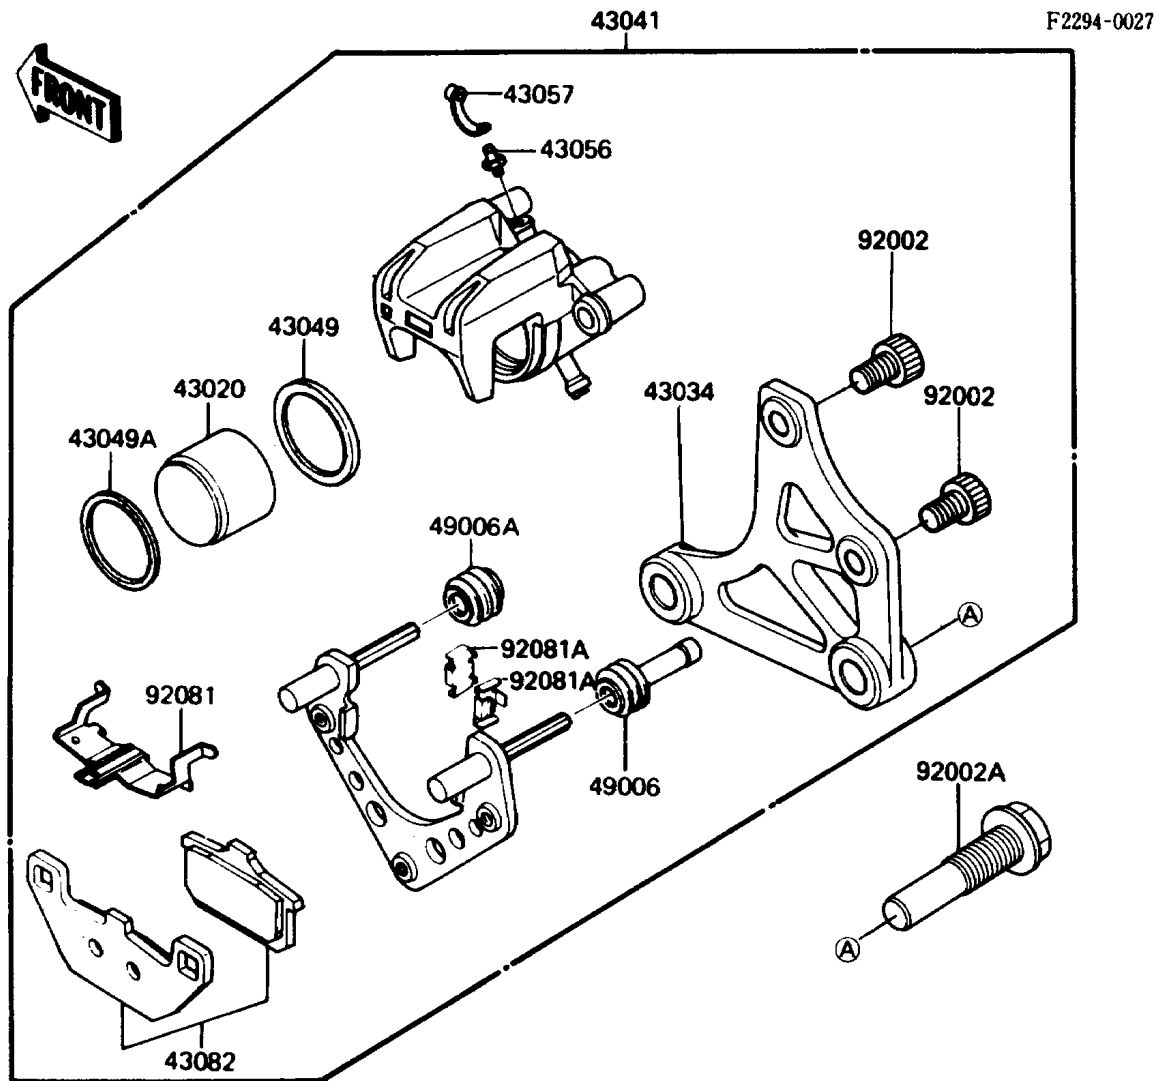

1991 Voyager XII

PARTS DIAGRAM

Rear Brake

1991 Voyager XII

PARTS LIST

Rear Brake

ITEM NAME

PART NUMBER

QUANTITY
