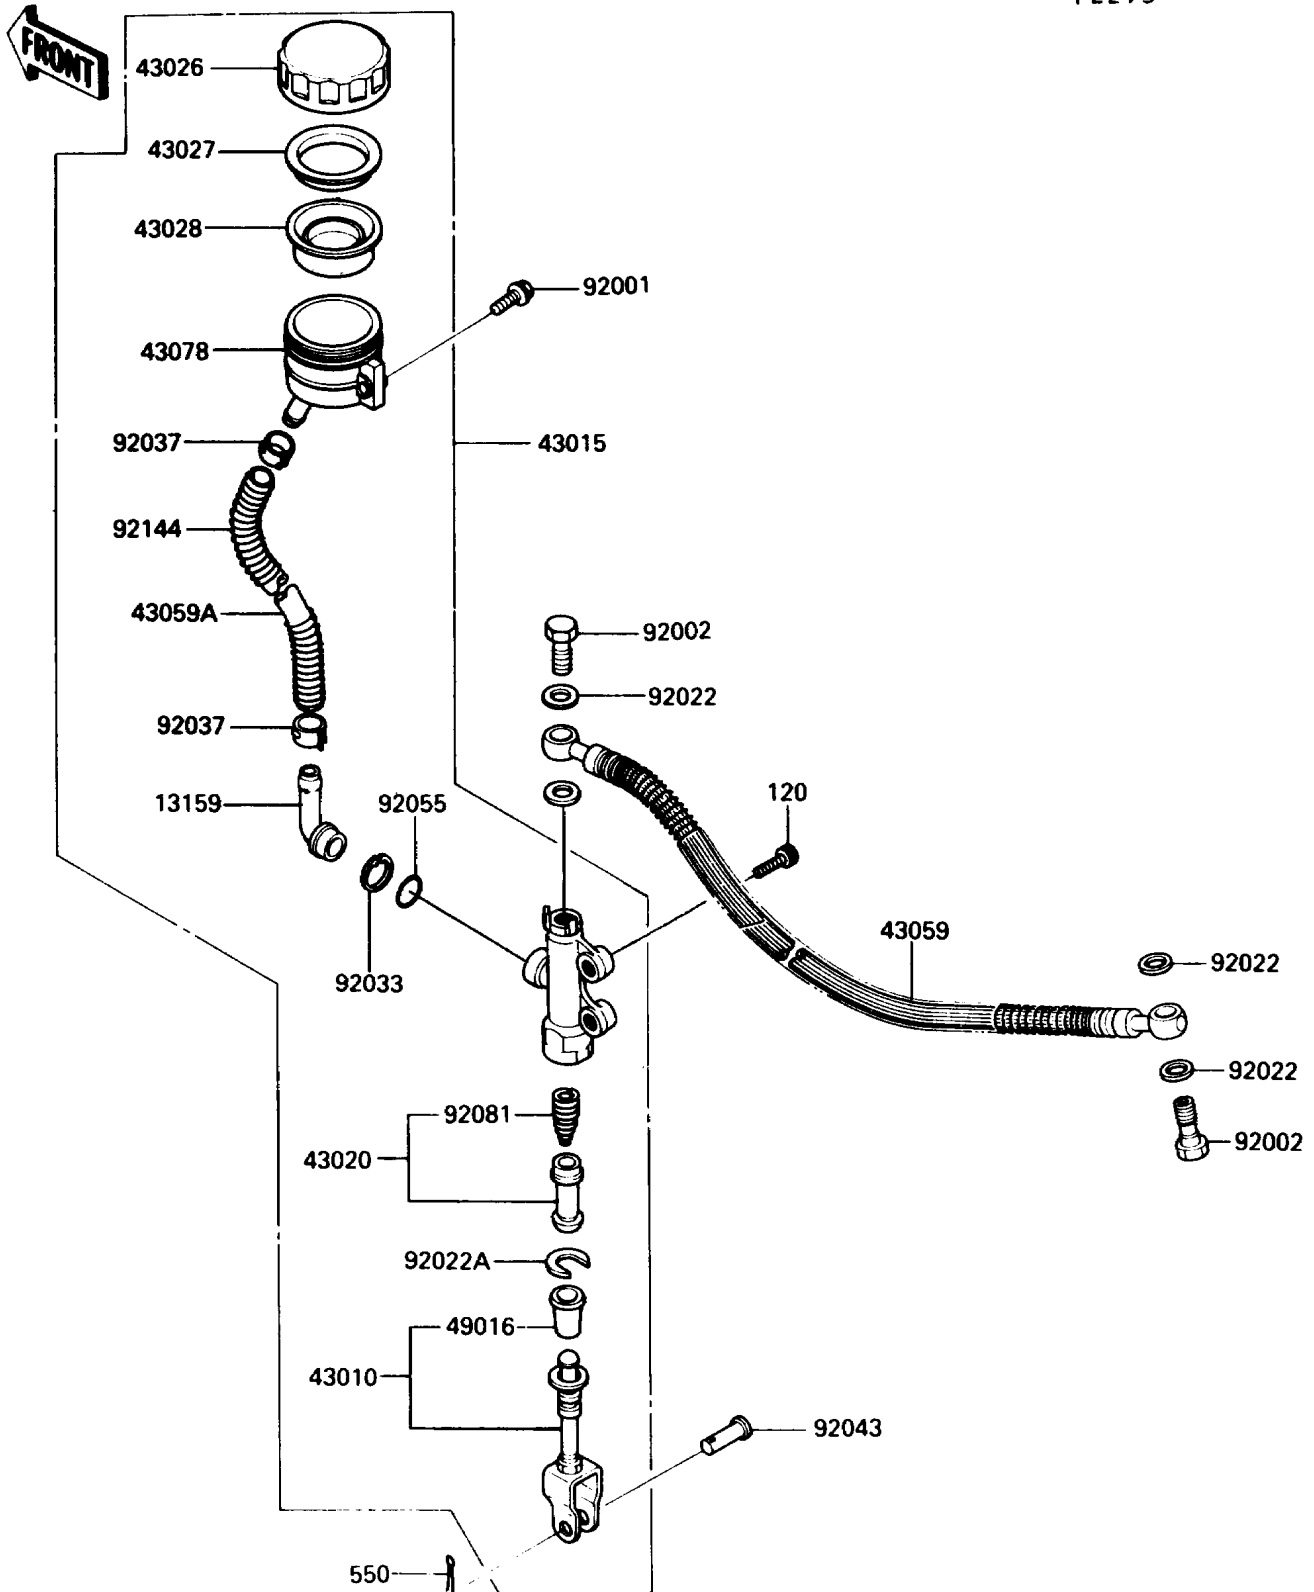

1988 Voyager XII

PARTS DIAGRAM

Rear Master Cylinder

F2293

1988 Voyager XII

PARTS LIST

Rear Master Cylinder

ITEM NAME

PART NUMBER

QUANTITY
