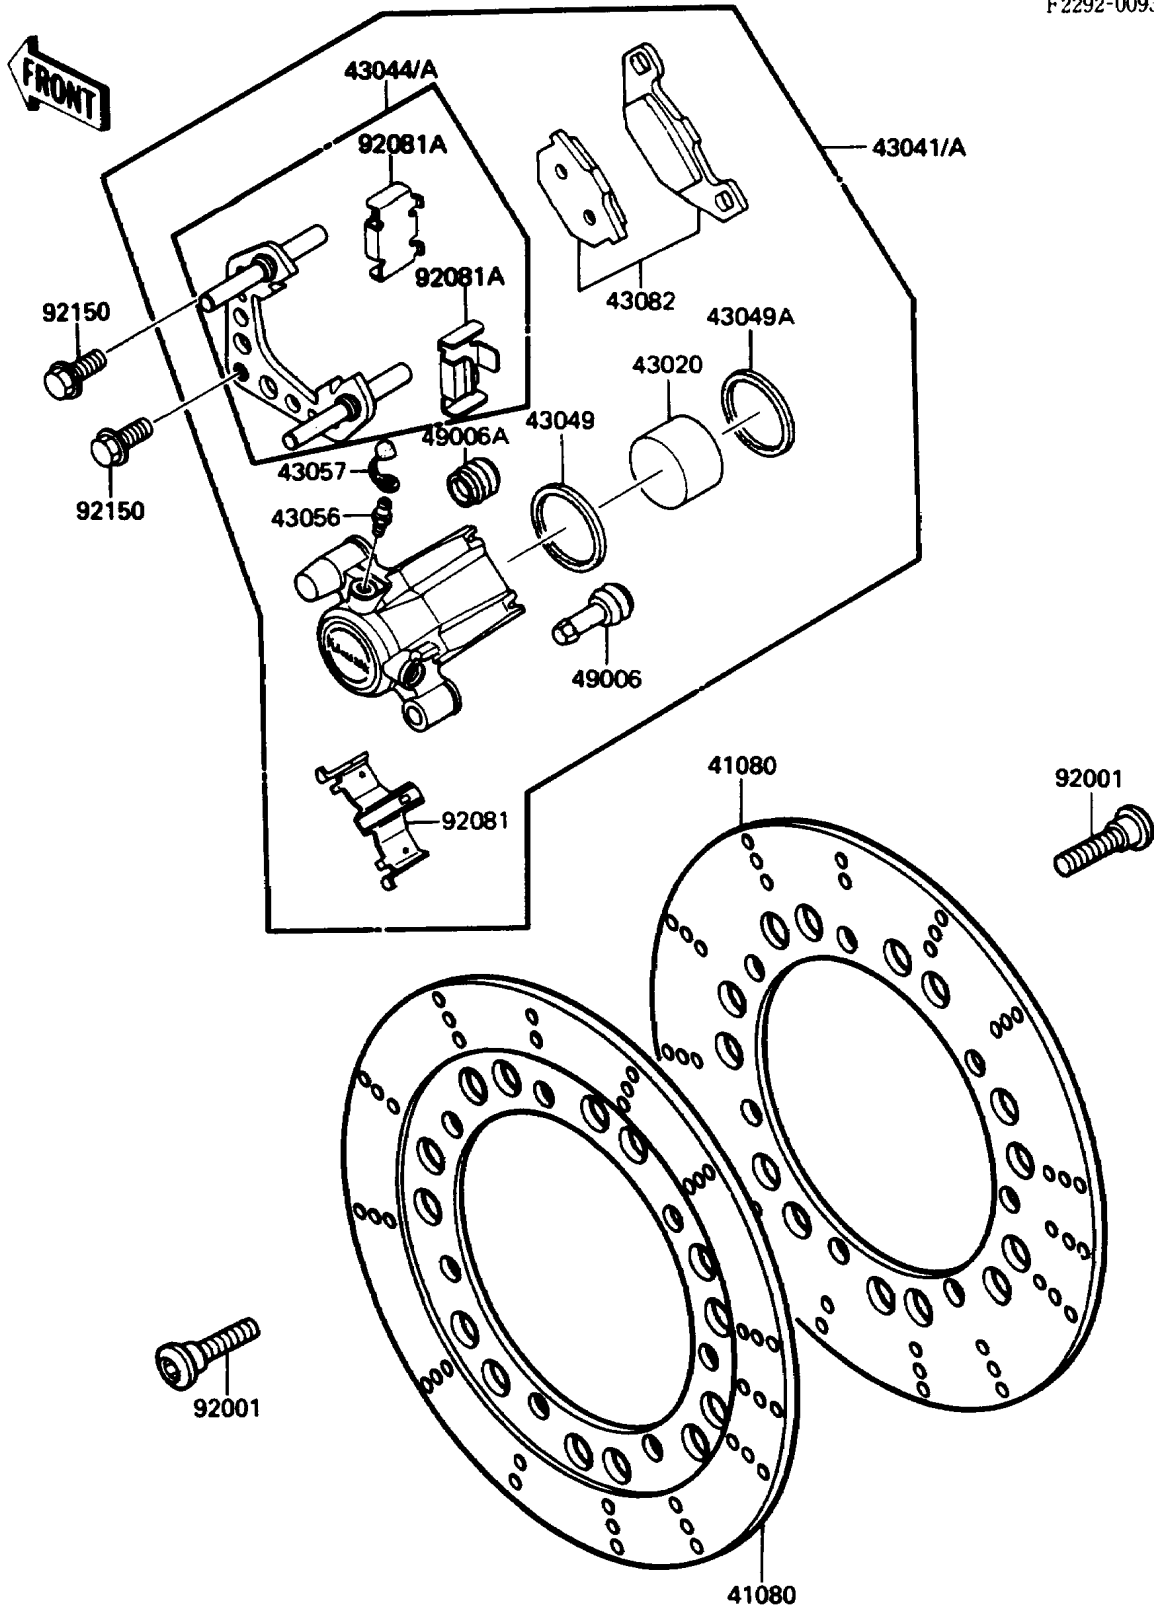

1987 Voyager XII

PARTS DIAGRAM

Front Brake

F2292-0093

1987 Voyager XII

PARTS LIST

Front Brake

ITEM NAME

PART NUMBER

QUANTITY
