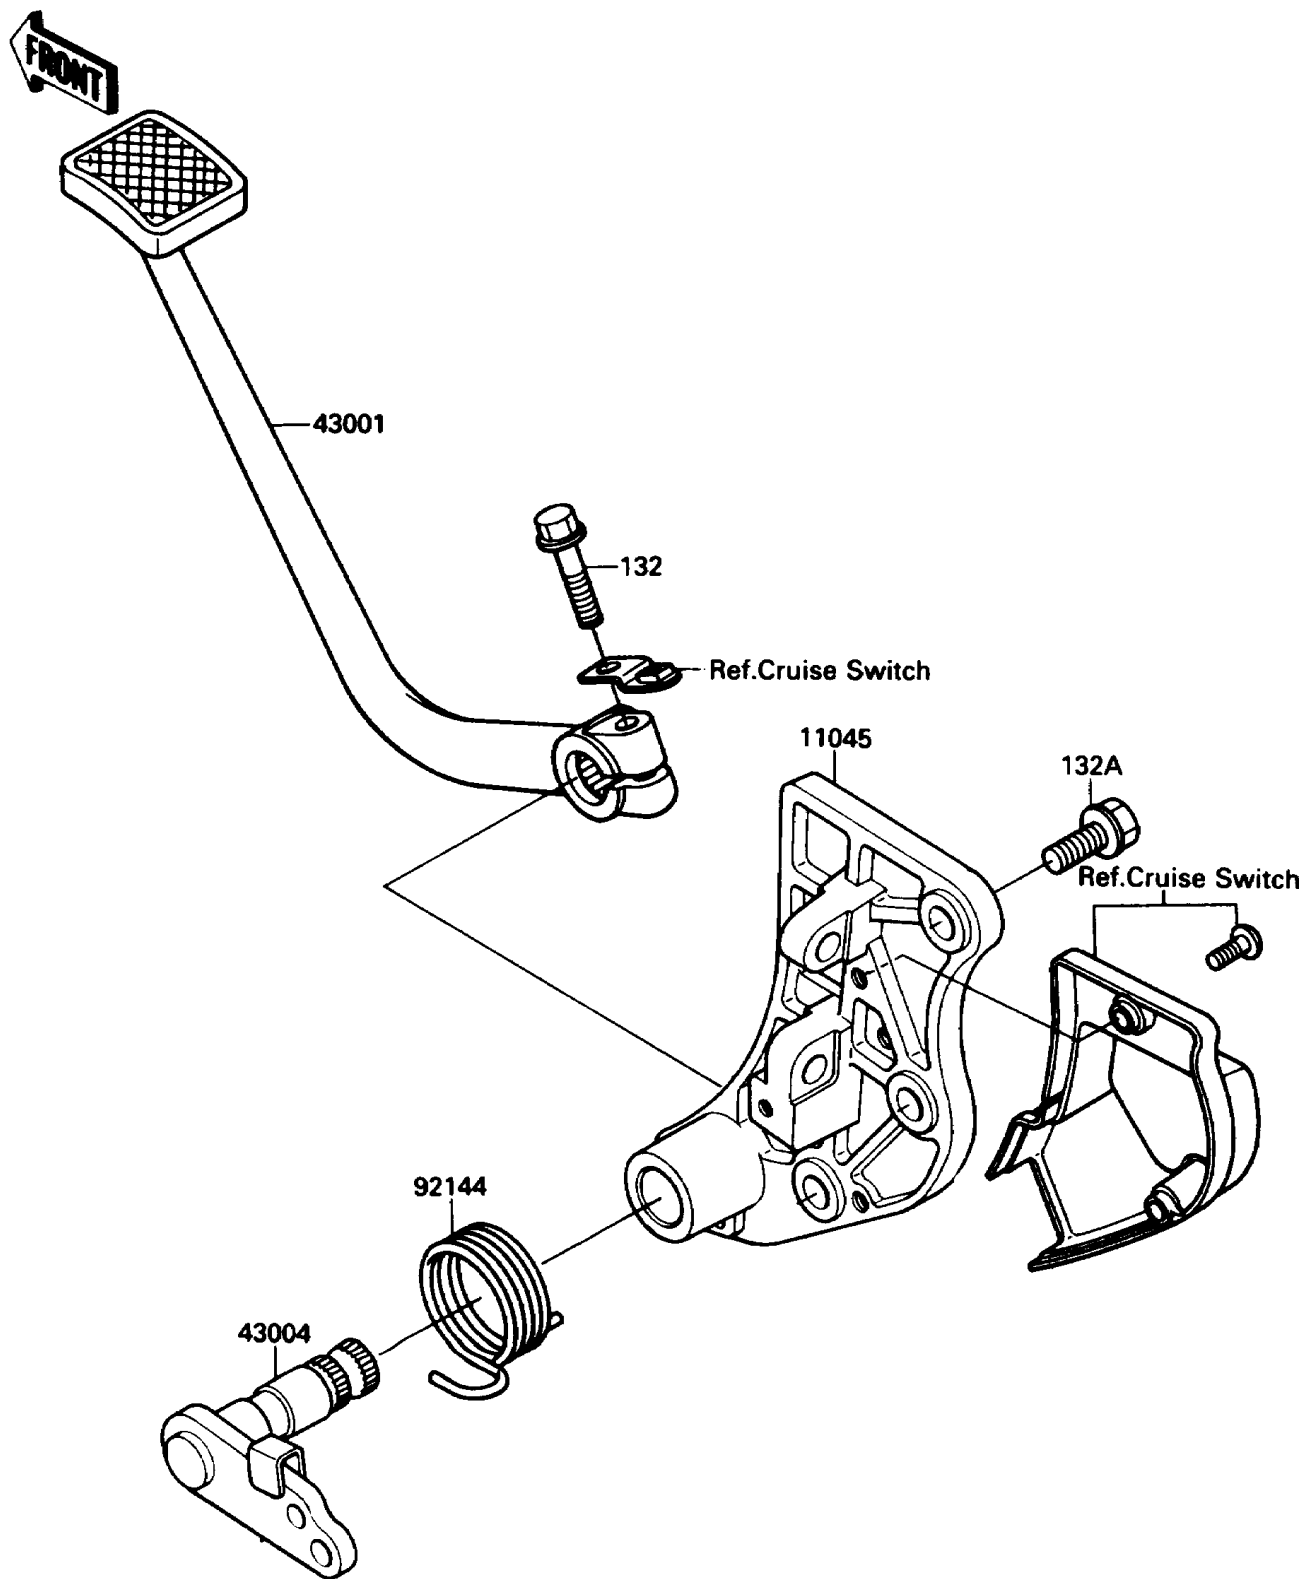

1991 Voyager XII

PARTS DIAGRAM

Brake Pedal

Kawasaki

Let the Good Times Roll®

F2260-0172

1991 Voyager XII

PARTS LIST

Brake Pedal

Kawasaki

Let the Good Times Roll®

ITEM NAME

PART NUMBER

QUANTITY
