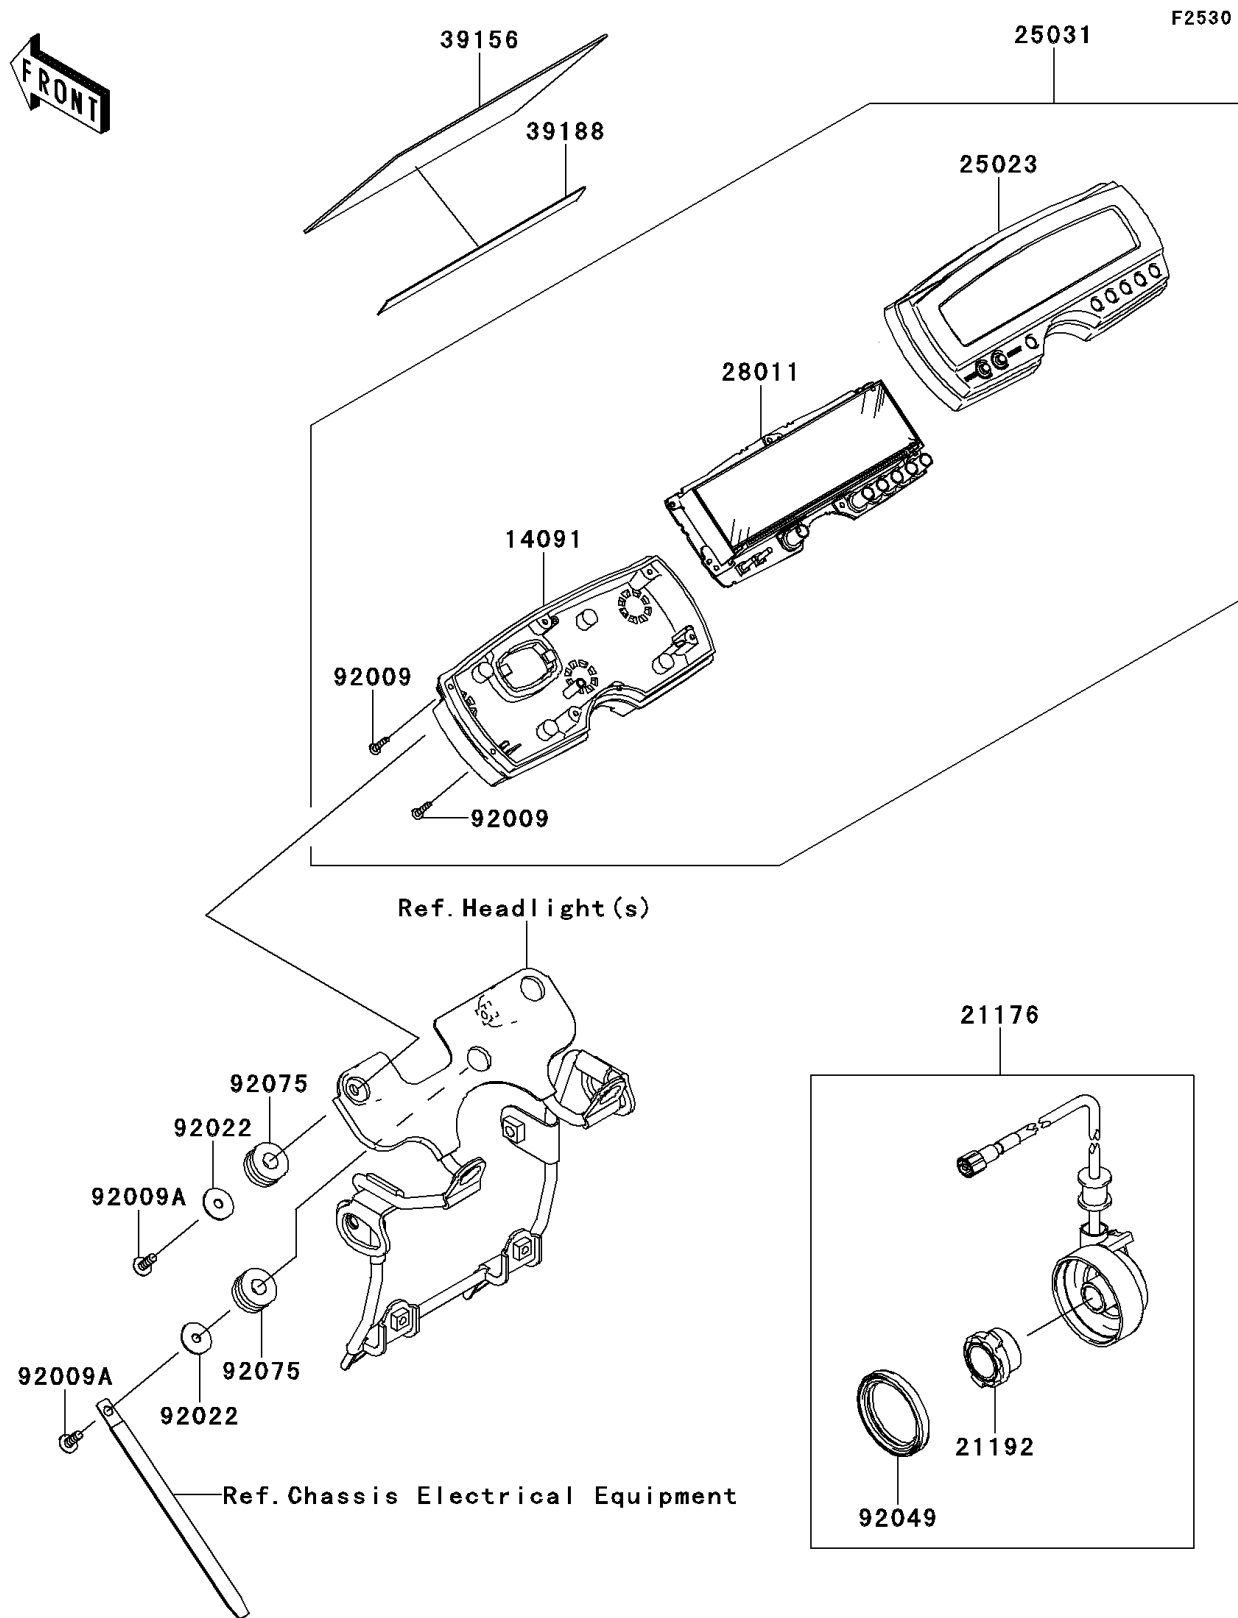

2011 KLX250S (Canada Only)

PARTS DIAGRAM

Meter(s)

2011 KLX250S (Canada Only)

PARTS LIST

Meter(s)

ITEM NAME	PART NUMBER	QUANTITY
-----------	-------------	----------
