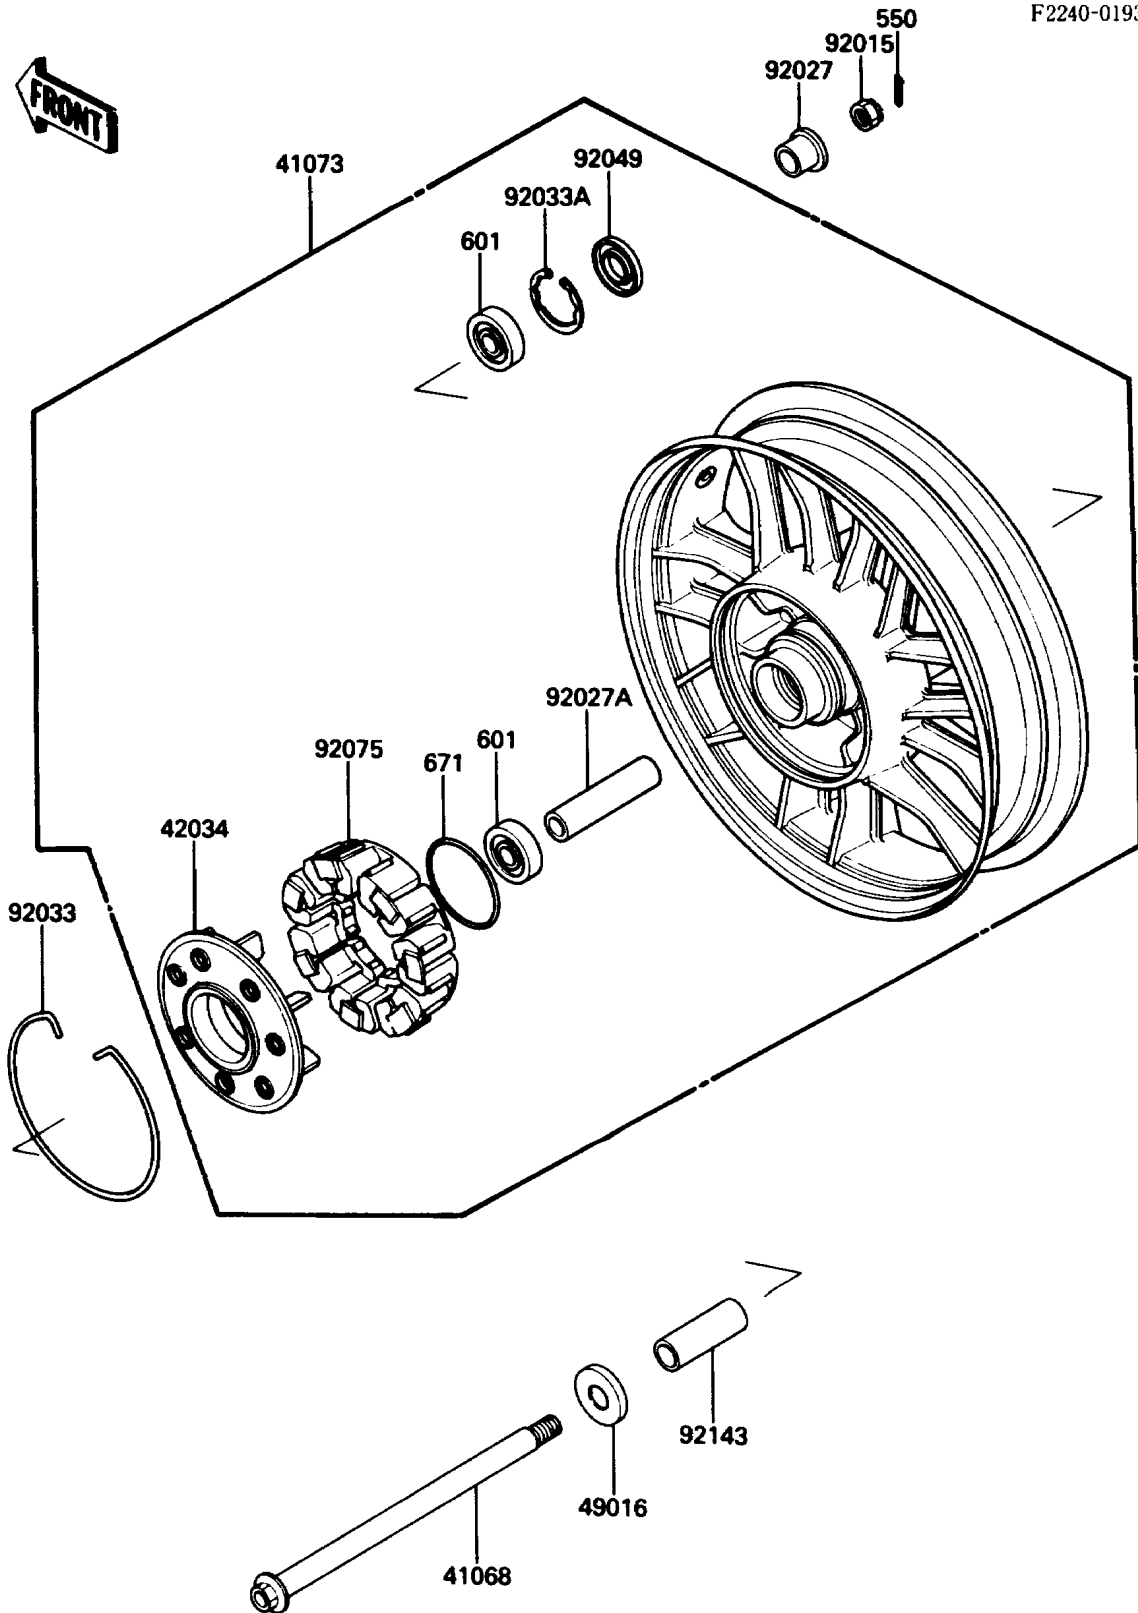

1987 Voyager XII

PARTS DIAGRAM

Rear Hub

1987 Voyager XII

PARTS LIST

Rear Hub

ITEM NAME

PART NUMBER

QUANTITY
