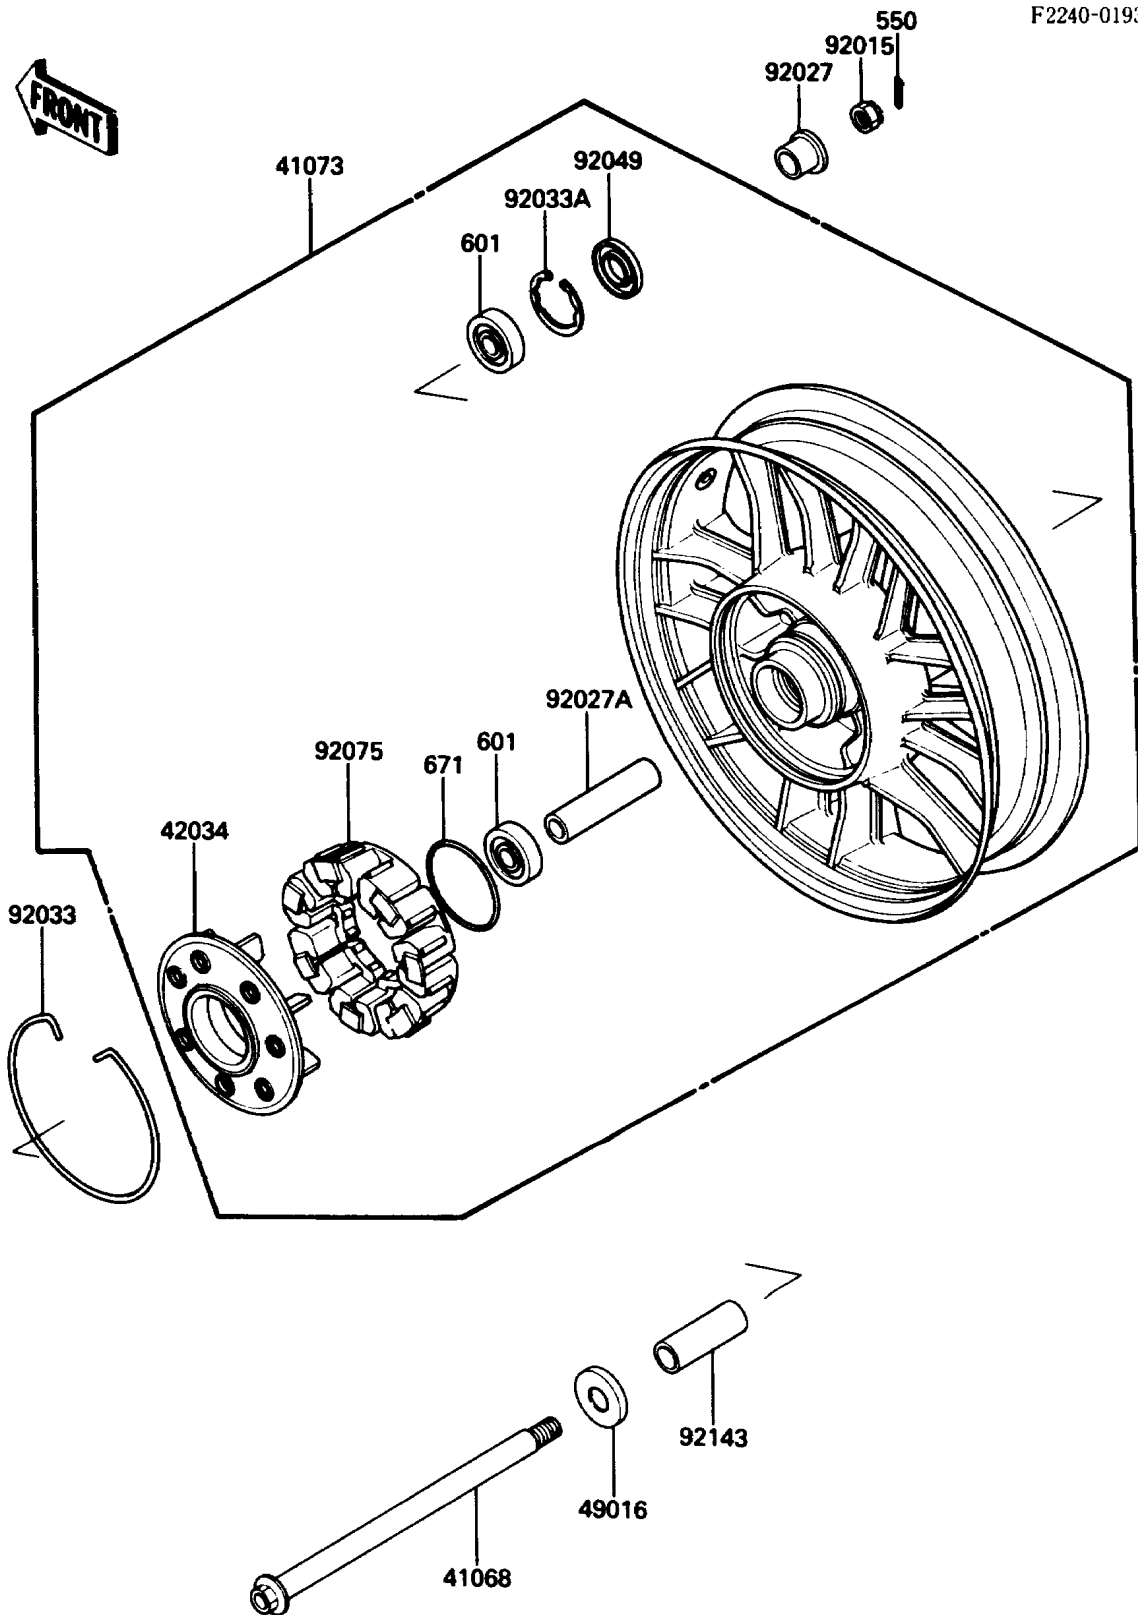

1991 Voyager XII

PARTS DIAGRAM

Rear Hub

1991 Voyager XII

PARTS LIST

Rear Hub

ITEM NAME	PART NUMBER	QUANTITY
PIN-COTTER,4.0X35 (Ref # 550)	550D4035	1
BEARING-BALL,#6304ZZC3 (Ref # 601)	601B6304ZZ	2
O RING,80MM (Ref # 671)	671B2580	1
AXLE,RR (Ref # 41068)	41068-1197	1
WHEEL-ASSY,RR,M.GRAY NO.1 (Ref # 41073)	41073-1379-V8	1
COUPLING,RR HUB (Ref # 42034)	42034-1011	1
COVER-SEAL (Ref # 49016)	49016-1019	1
NUT,CASTLE,18MM (Ref # 92015)	42045-018	1
COLLAR,RR AXLE,L=20 (Ref # 92027)	92027-1792	1
COLLAR,20.2X28X105.5 (Ref # 92027A)	92027-1901	1
RING-SNAP (Ref # 92033)	92033-1019	1
RING-SNAP,52MM (Ref # 92033A)	92033-1043	1
SEAL-OIL,28X52X5 (Ref # 92049)	92049-1061	1
DAMPER,SHOCK,RR HUB (Ref # 92075)	92075-1121	1
COLLAR,20.2X28X86 (Ref # 92143)	92027-1969	1