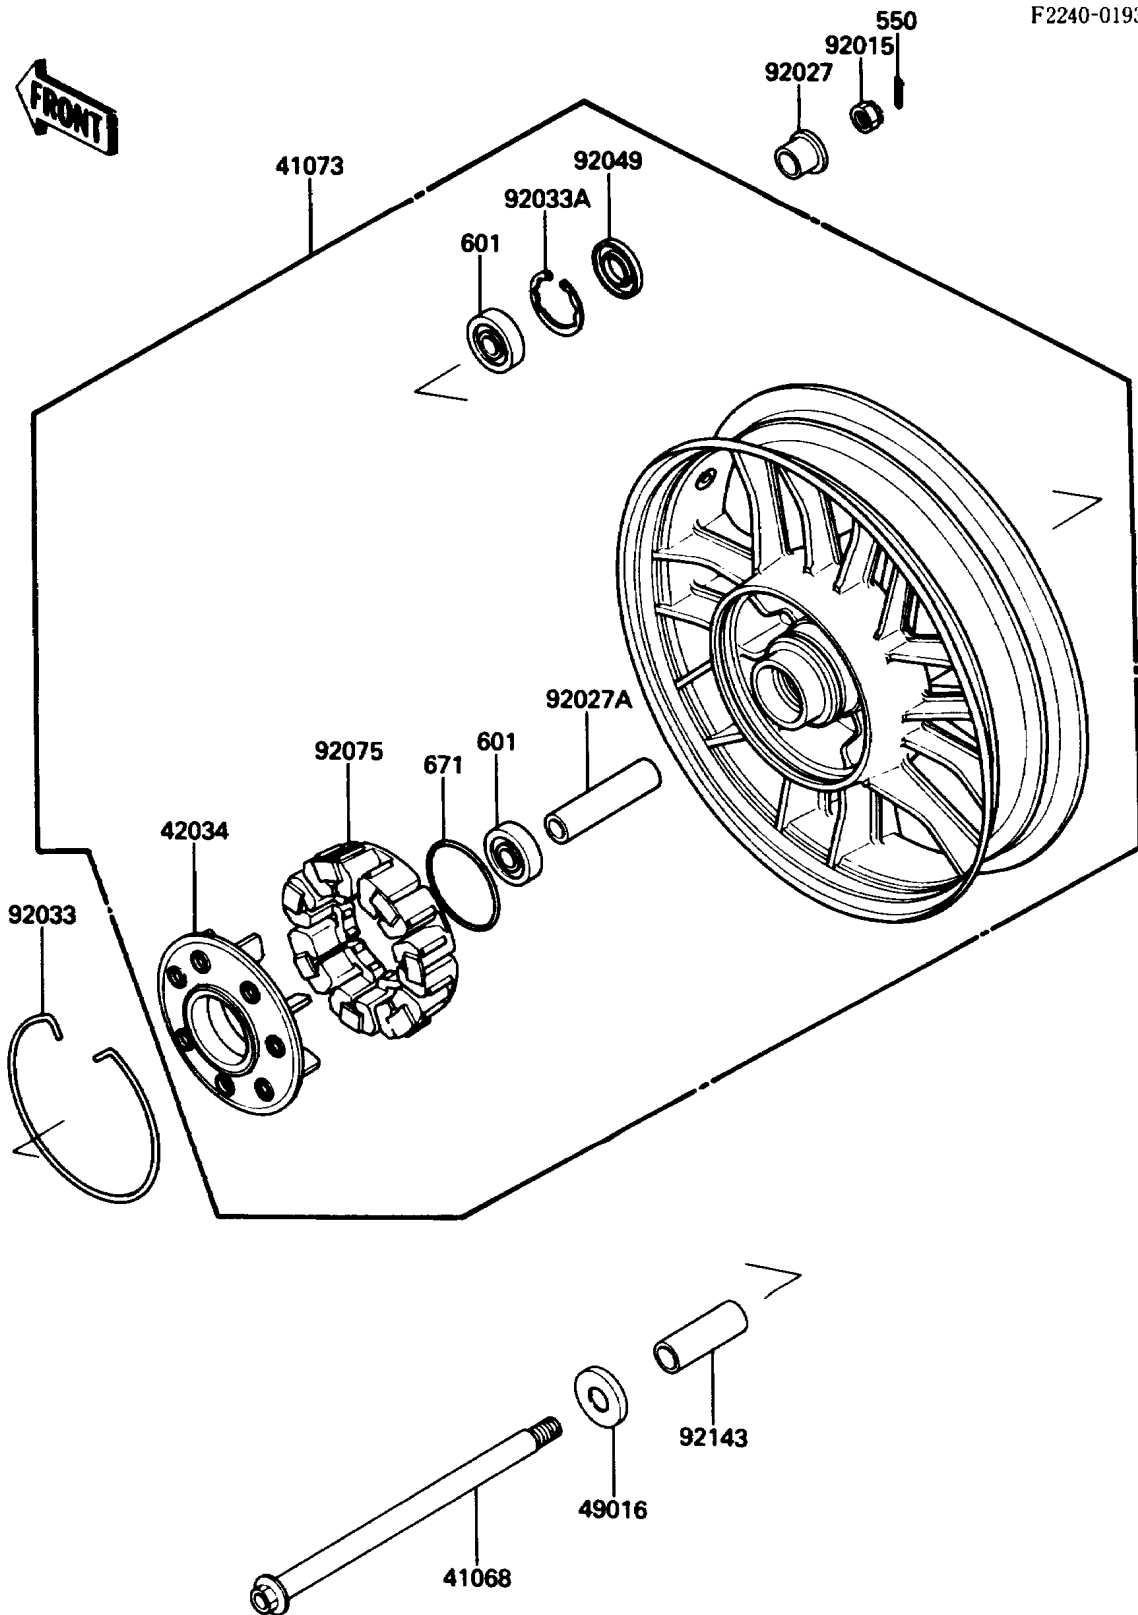

1990 Voyager XII

PARTS DIAGRAM

Rear Hub

1990 Voyager XII

PARTS LIST

Rear Hub

ITEM NAME

PART NUMBER

QUANTITY
