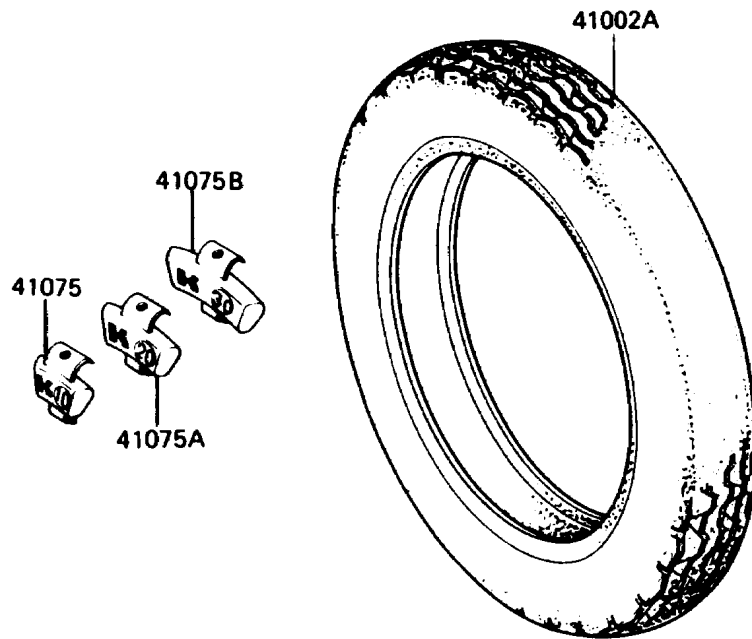

1988 Voyager XII

PARTS DIAGRAM

Tire

F2210

1988 Voyager XII

PARTS LIST

Tire

ITEM NAME

PART NUMBER

QUANTITY
