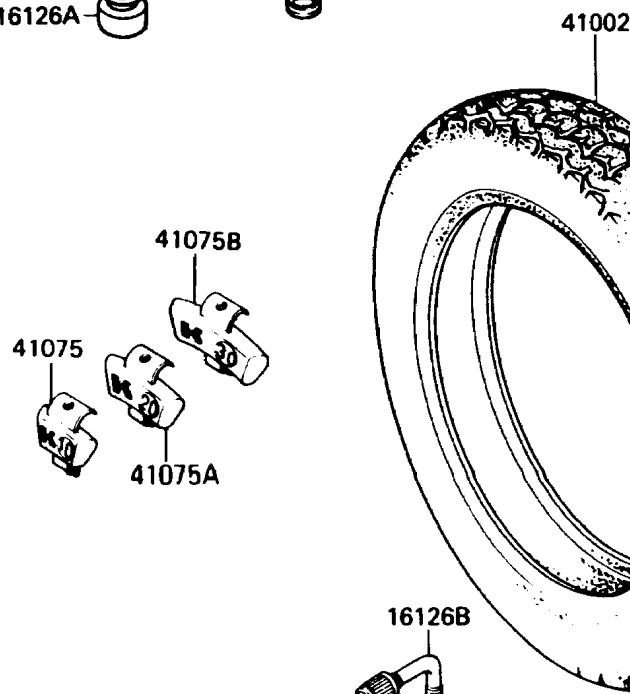

1988 Voyager XII

PARTS DIAGRAM

Tire

F2210

1988 Voyager XII

PARTS LIST

Tire

ITEM NAME

PART NUMBER

QUANTITY
