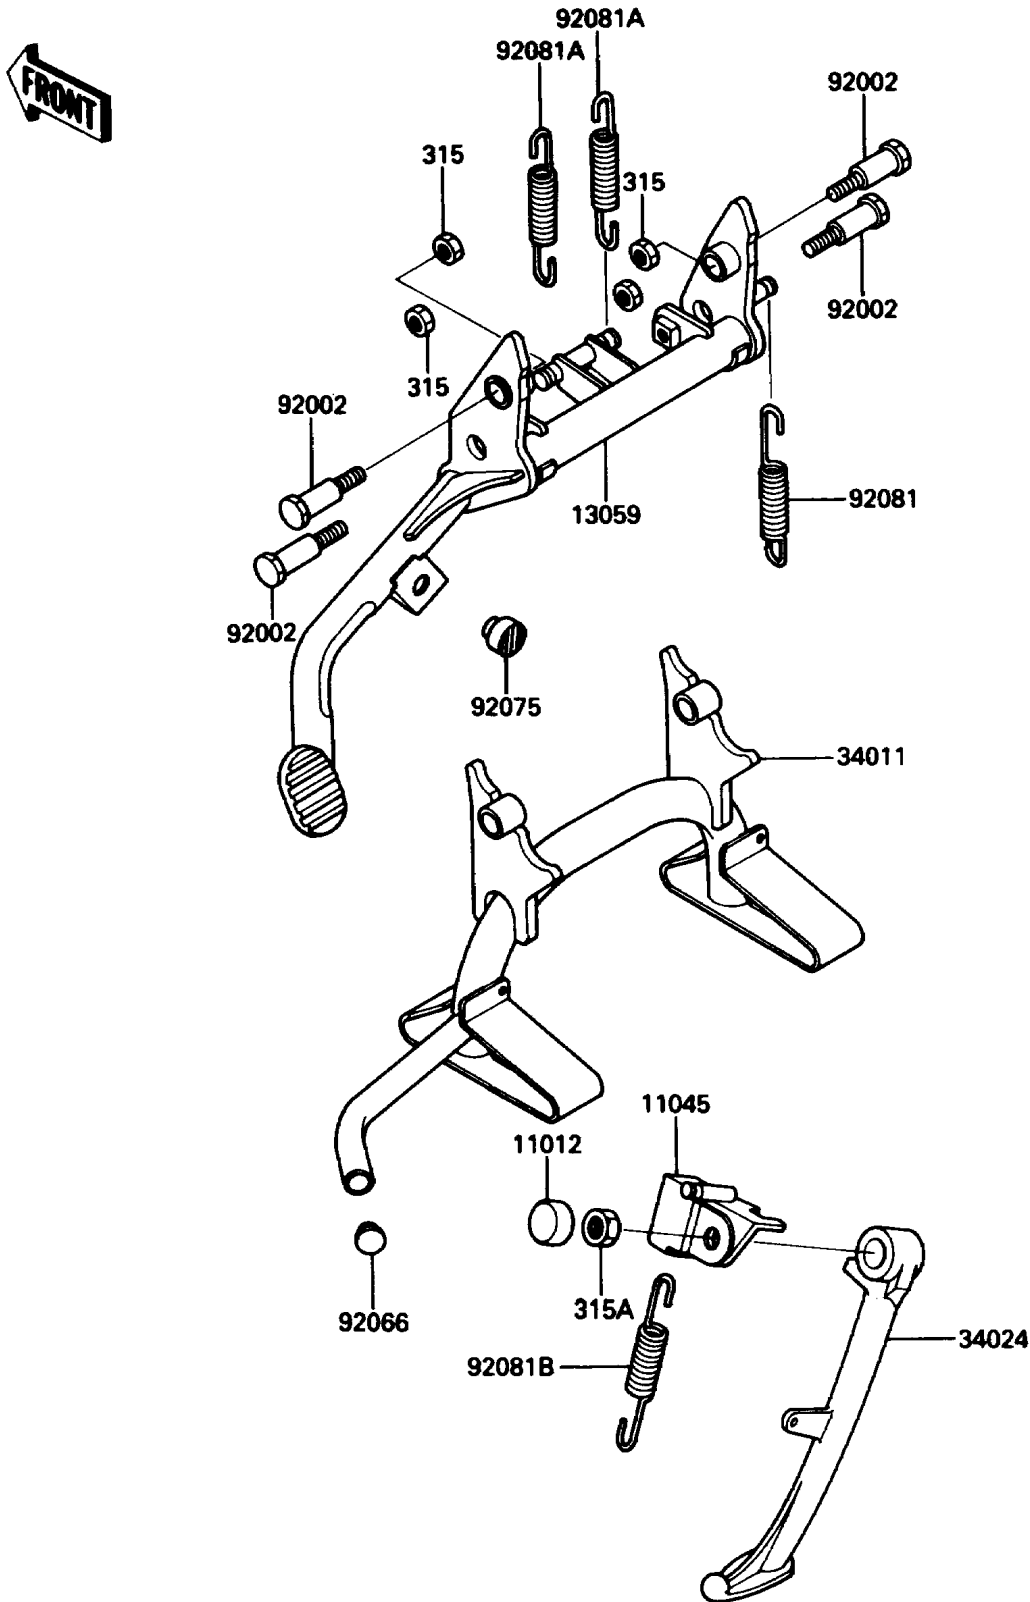

1991 Voyager XII

PARTS DIAGRAM

Stand

F2190-0196