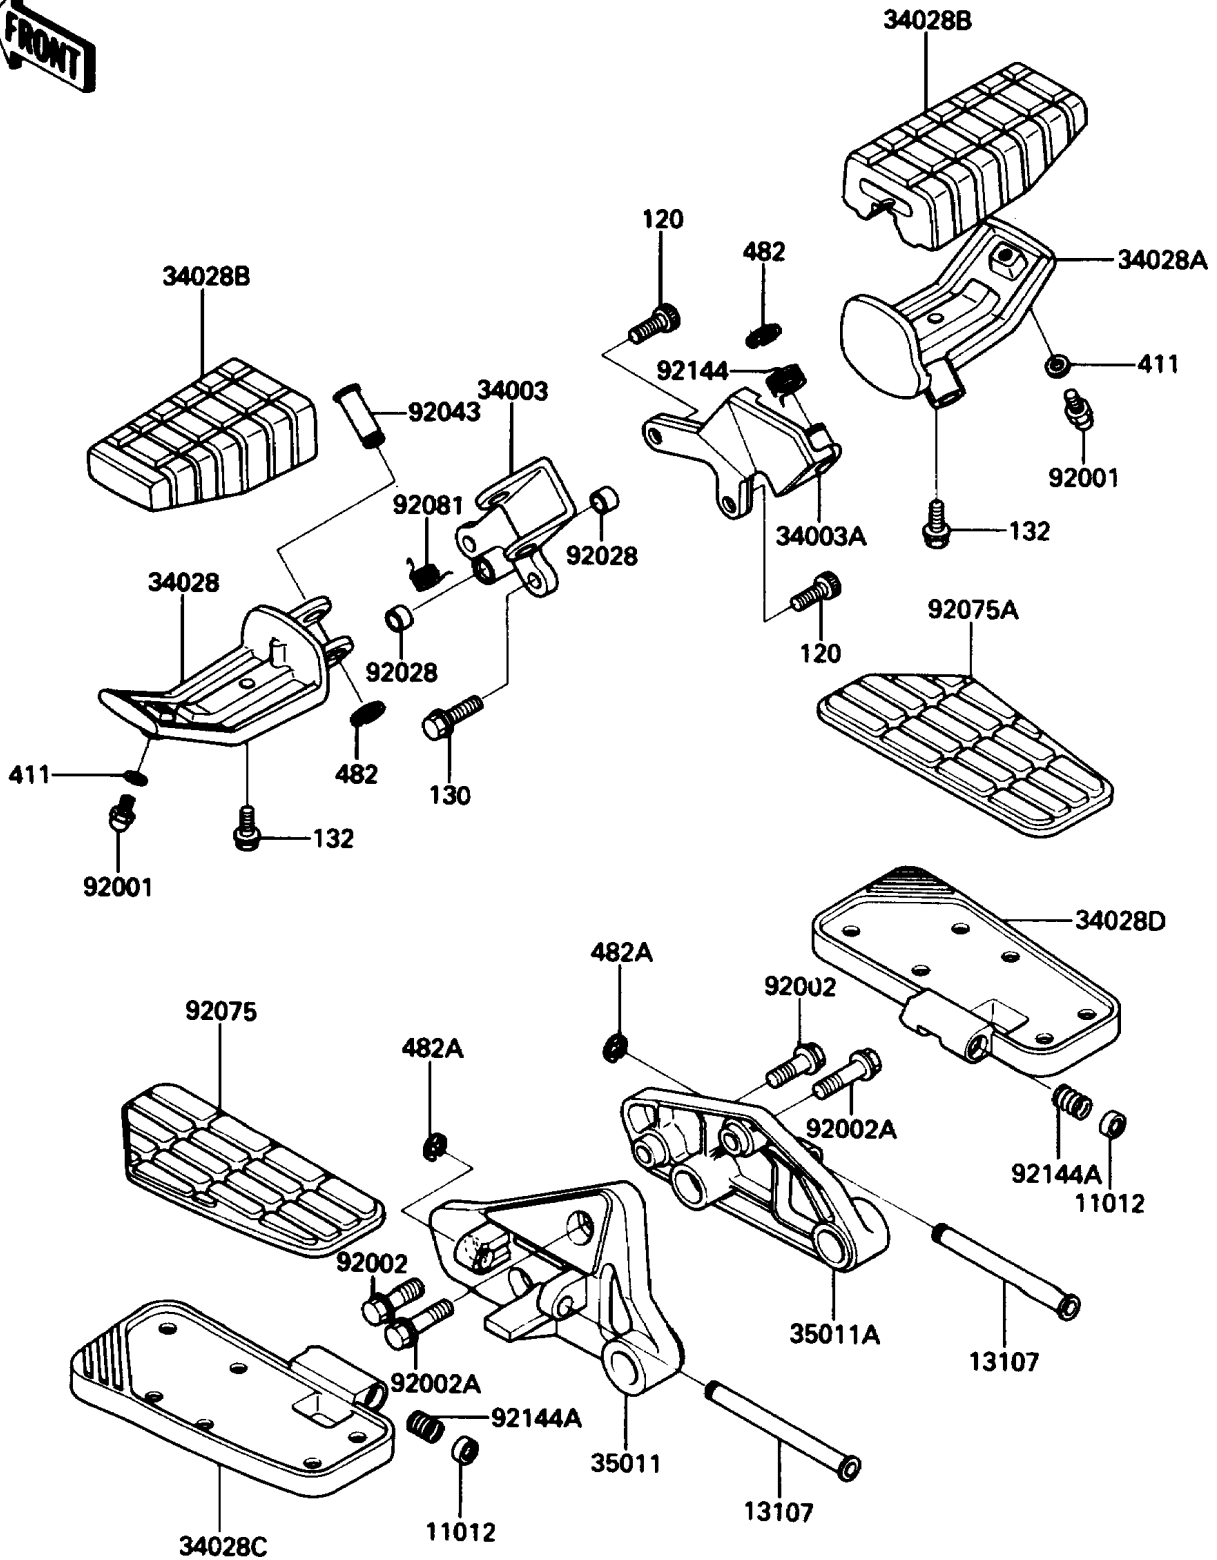

1987 Voyager XII

PARTS DIAGRAM

Footrest

F2160-0152

1987 Voyager XII

PARTS LIST

Footrest

Kawasaki

Let the Good Times Roll®

ITEM NAME

PART NUMBER

QUANTITY
