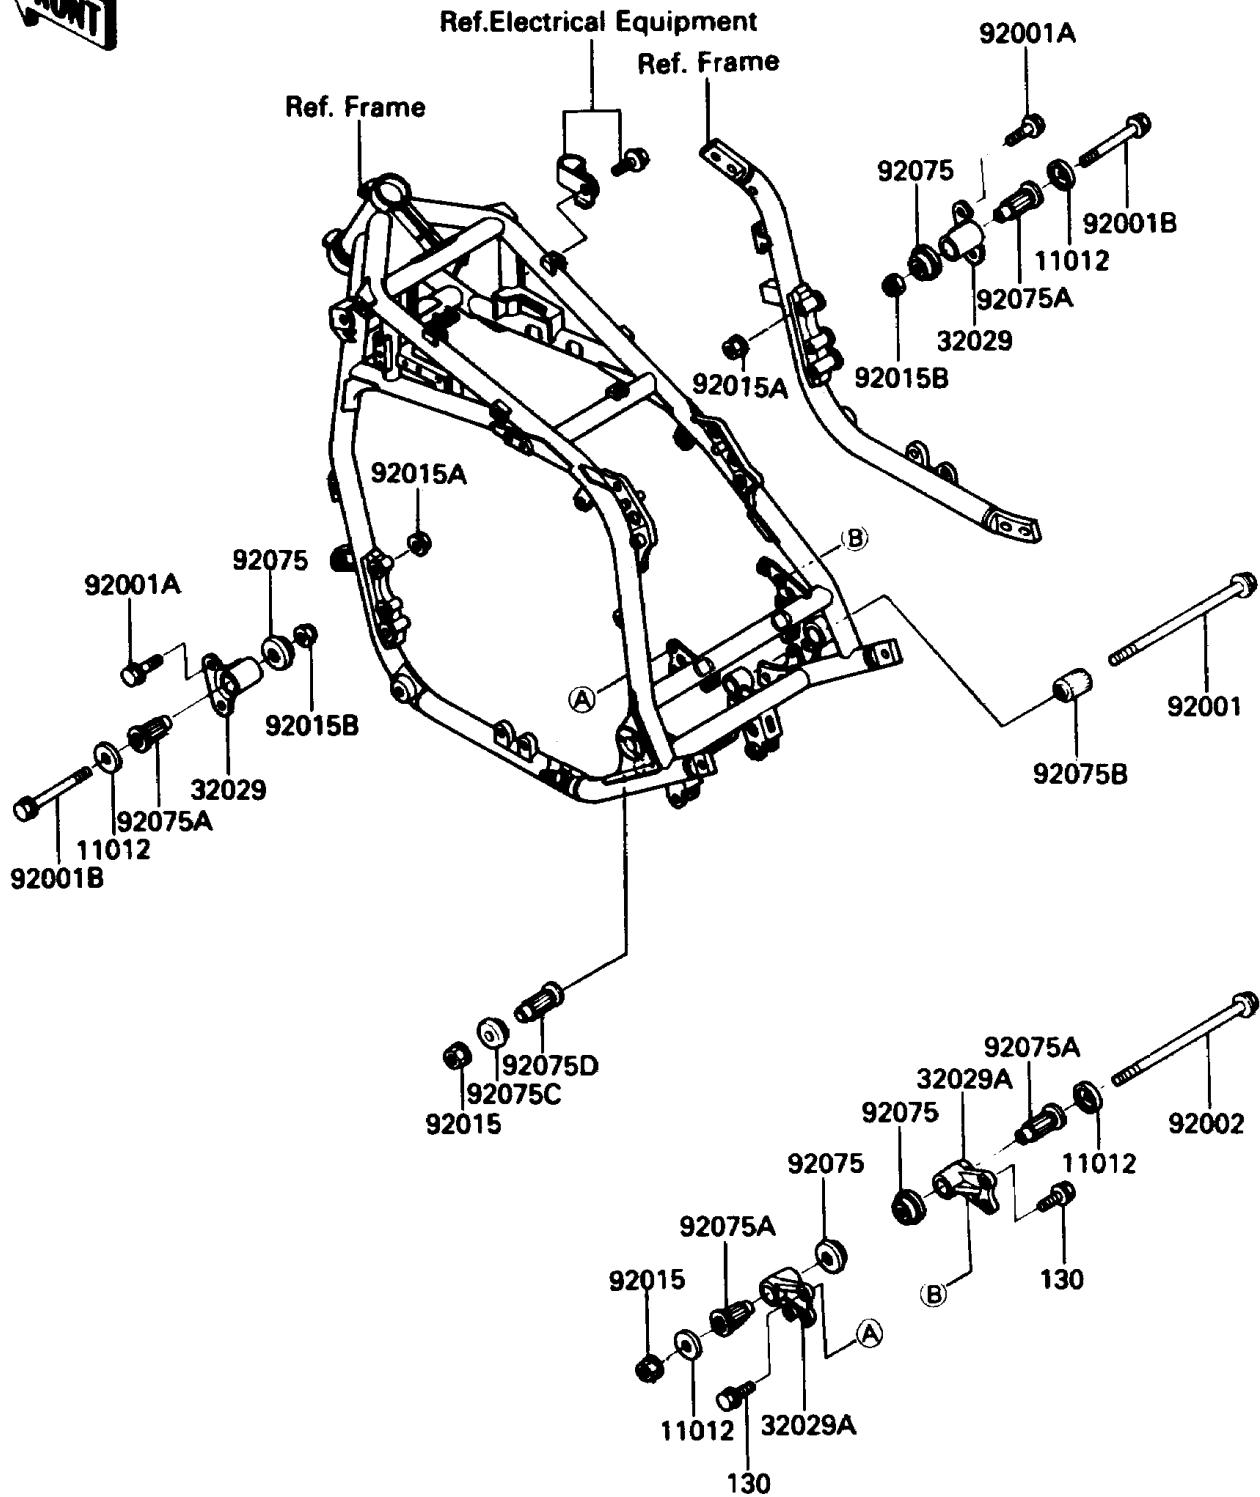

1988 Voyager XII

PARTS DIAGRAM

Frame Fitting

Kawasaki

Let the Good Times Roll®

F2131-0232

1988 Voyager XII

PARTS LIST

Frame Fitting

Kawasaki

Let the Good Times Roll®

ITEM NAME

PART NUMBER

QUANTITY
