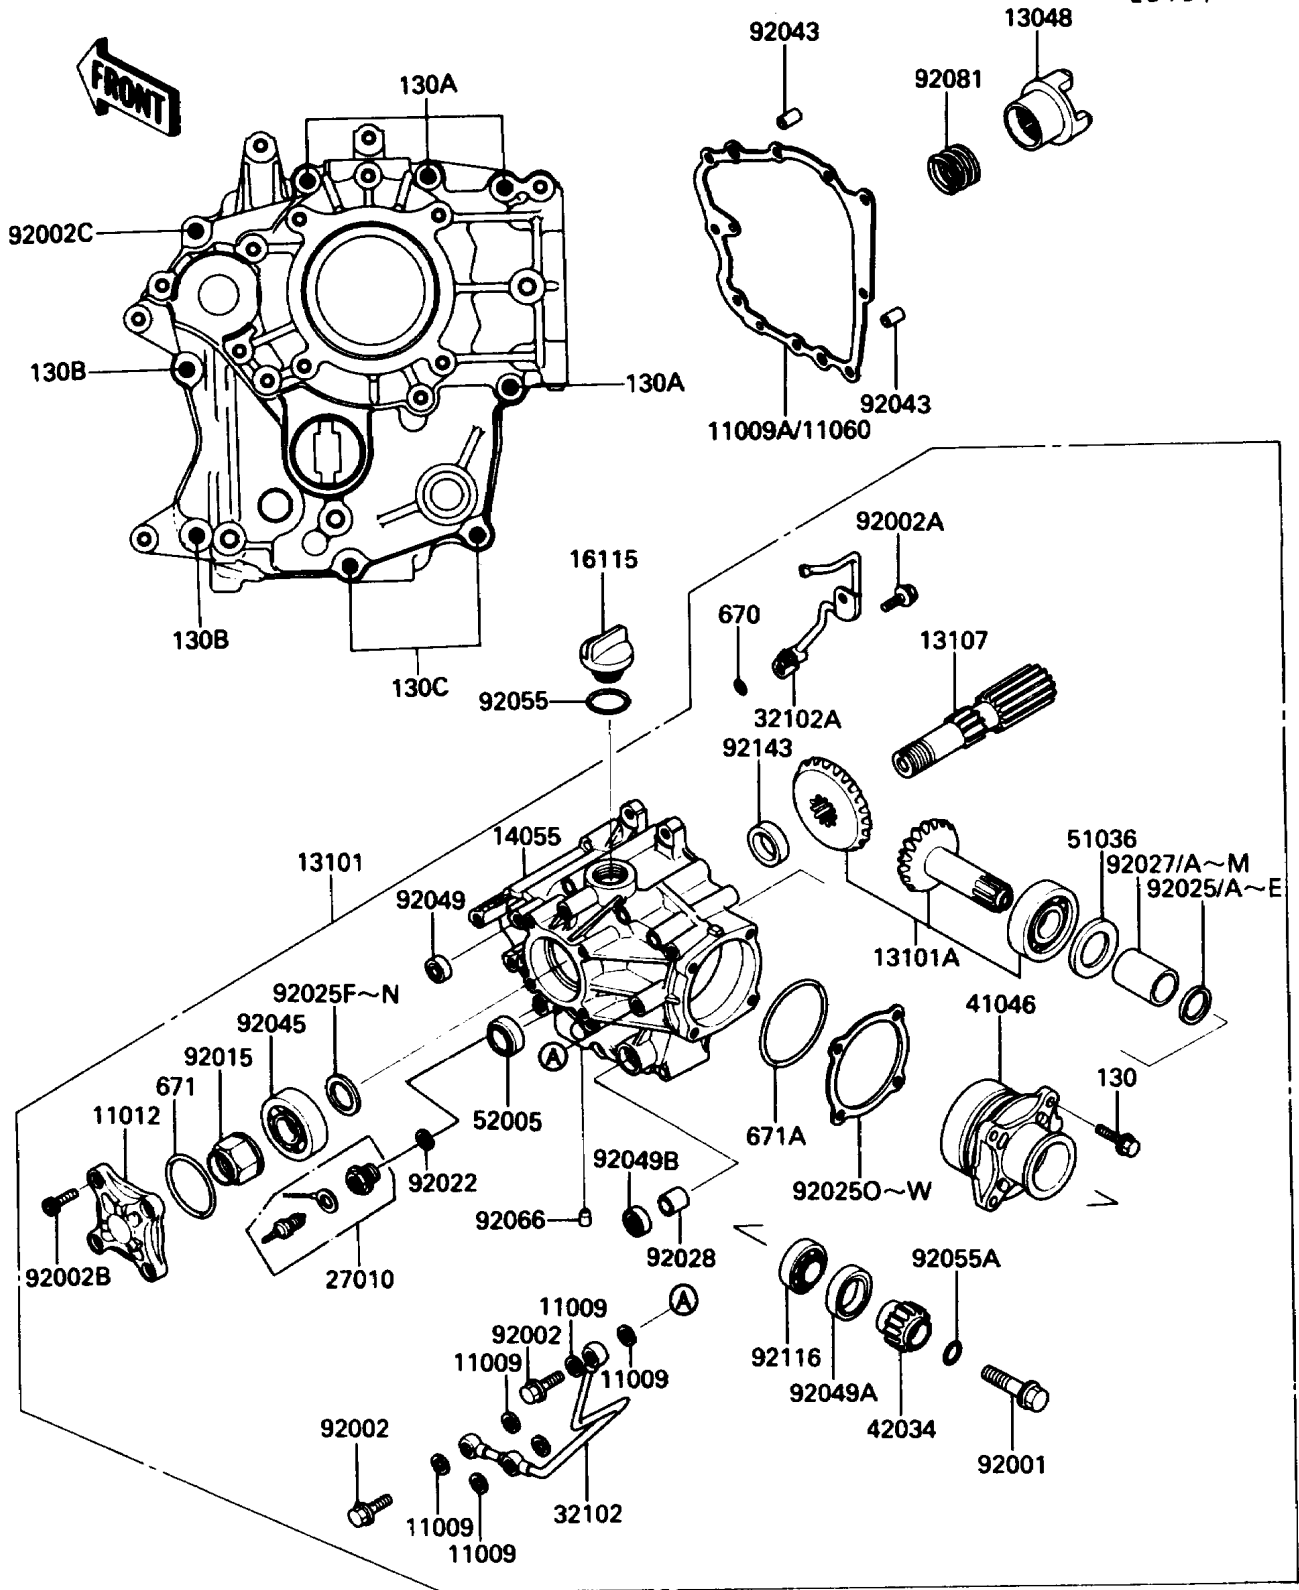

1987 Voyager XII

PARTS DIAGRAM

Front Bevel Gear

Kawasaki

Let the Good Times Roll®

E3131

1987 Voyager XII

PARTS LIST

Front Bevel Gear

ITEM NAME

PART NUMBER

QUANTITY
