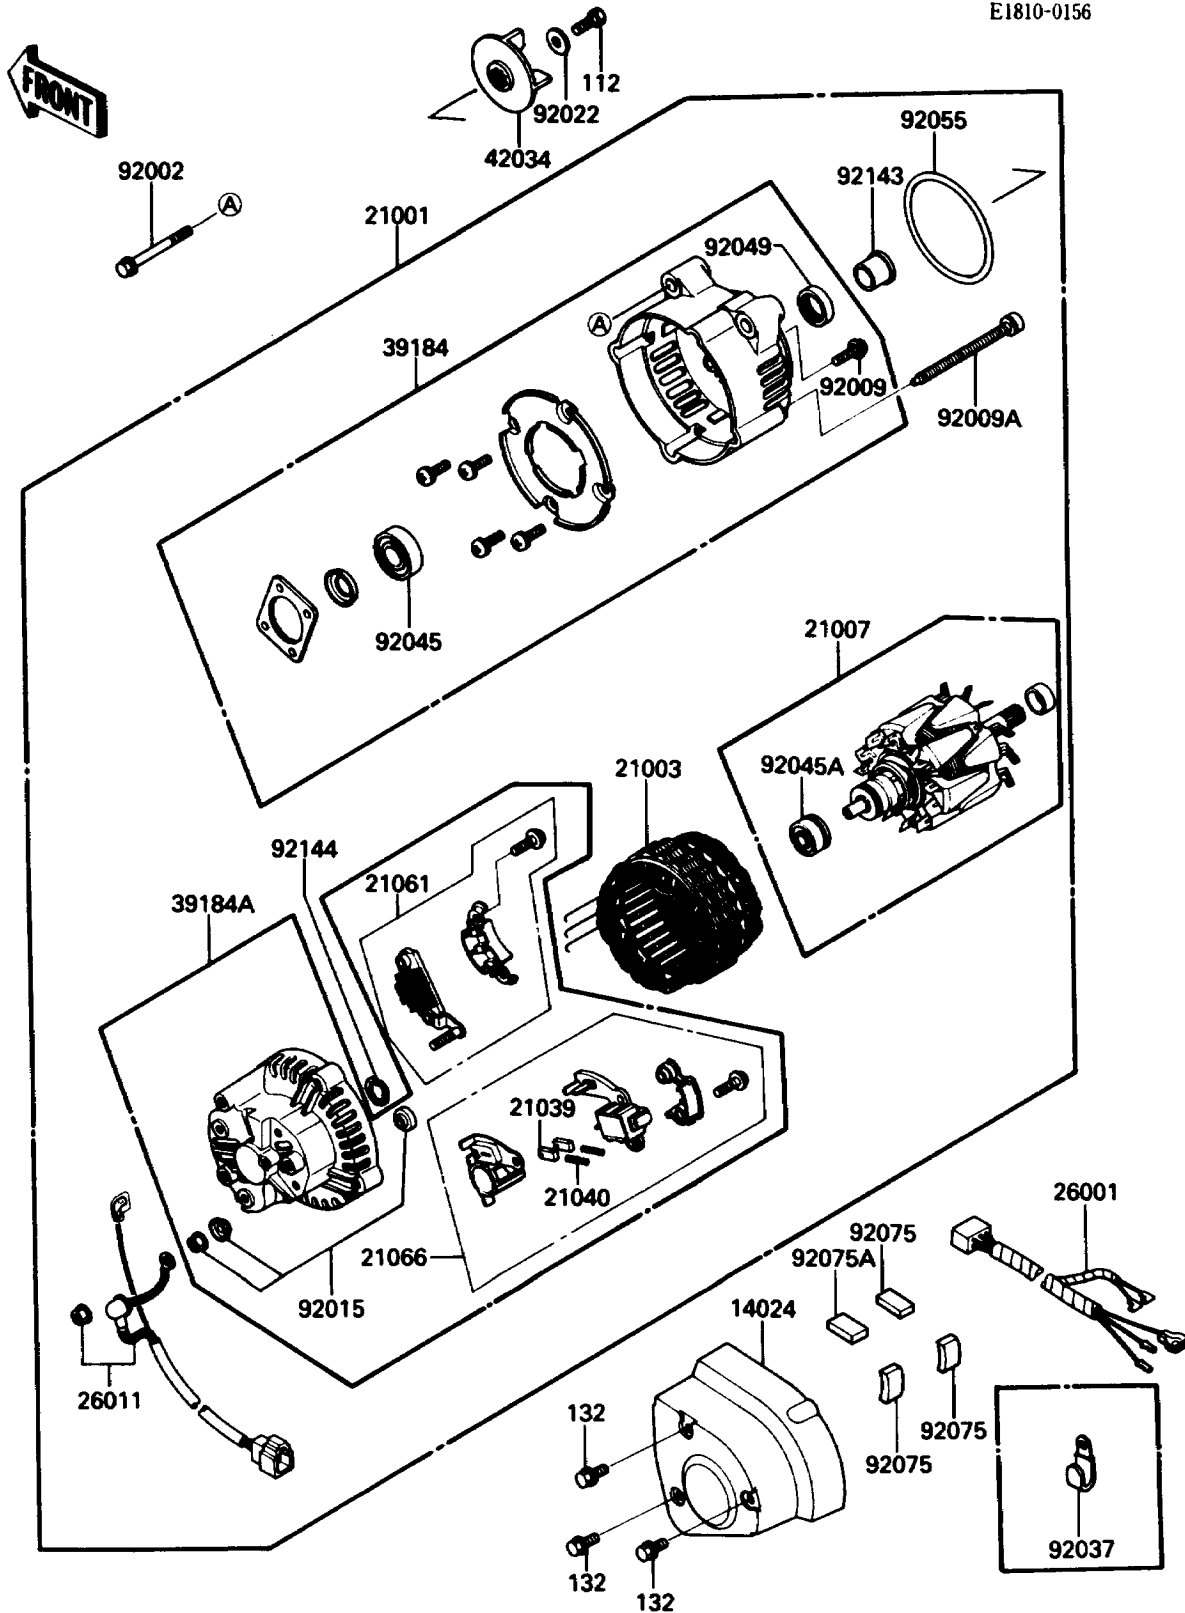

1991 Voyager XII

PARTS DIAGRAM

Generator

Kawasaki

Let the Good Times Roll®

E1810-0156

1991 Voyager XII

PARTS LIST

Generator

ITEM NAME	PART NUMBER	QUANTITY
BOLT-UPSET (Ref # 112)	112G0616	1
BOLT-FLANGED-SMALL (Ref # 132)	132E0610	3
COVER,GENERATOR (Ref # 14024)	14024-1294	1
GENERATOR (Ref # 21001)	21001-1083	1
STATOR,GENERATOR (Ref # 21003)	21003-1162	1
ROTOR,GENERATOR (Ref # 21007)	21007-1152	1
BRUSH,CARBON (Ref # 21039)	21039-1058	2
SPRING-BRUSH (Ref # 21040)	21040-1054	2
RECTIFIER (Ref # 21061)	21061-1056	1
REGULATOR-VOLTAGE (Ref # 21066)	21066-1062	1
HARNESS (Ref # 26001)	26001-1761	1
WIRE-LEAD,GENERATOR (Ref # 26011)	26011-1379	1
BRACKET-ASSY,FR (Ref # 39184)	39184-1063	1
BRACKET-ASSY,RR (Ref # 39184A)	39184-1064	1
COUPLING (Ref # 42034)	42034-1084	1
BOLT,8X45 (Ref # 92002)	92002-1658	3
SCREW (Ref # 92009)	92009-1451	4
SCREW (Ref # 92009A)	92009-1452	4
NUT (Ref # 92015)	92015-1624	1
WASHER,6X19.5X2 (Ref # 92022)	92022-1517	1
CLAMP,WIRING HARNESS (Ref # 92037)	92037-1539	3
BEARING-BALL (Ref # 92045)	92045-1181	1
BEARING-BALL (Ref # 92045A)	92045-1182	1
SEAL-OIL (Ref # 92049)	92049-1274	1
RING-O (Ref # 92055)	92055-1365	1
DAMPER (Ref # 92075)	92075-1866	3
DAMPER (Ref # 92075A)	92075-1867	1
COLLAR (Ref # 92143)	92143-1054	1
SPRING,WASHER (Ref # 92144)	92144-1067	1