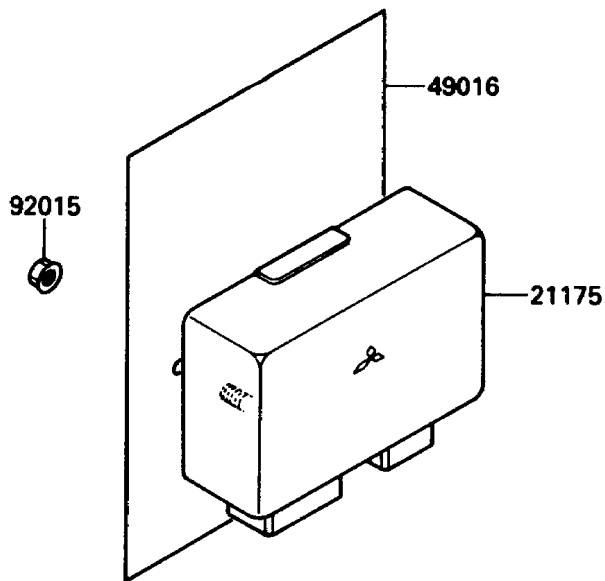

1991 Voyager XII

PARTS DIAGRAM

Cruise Control

E1509-0001