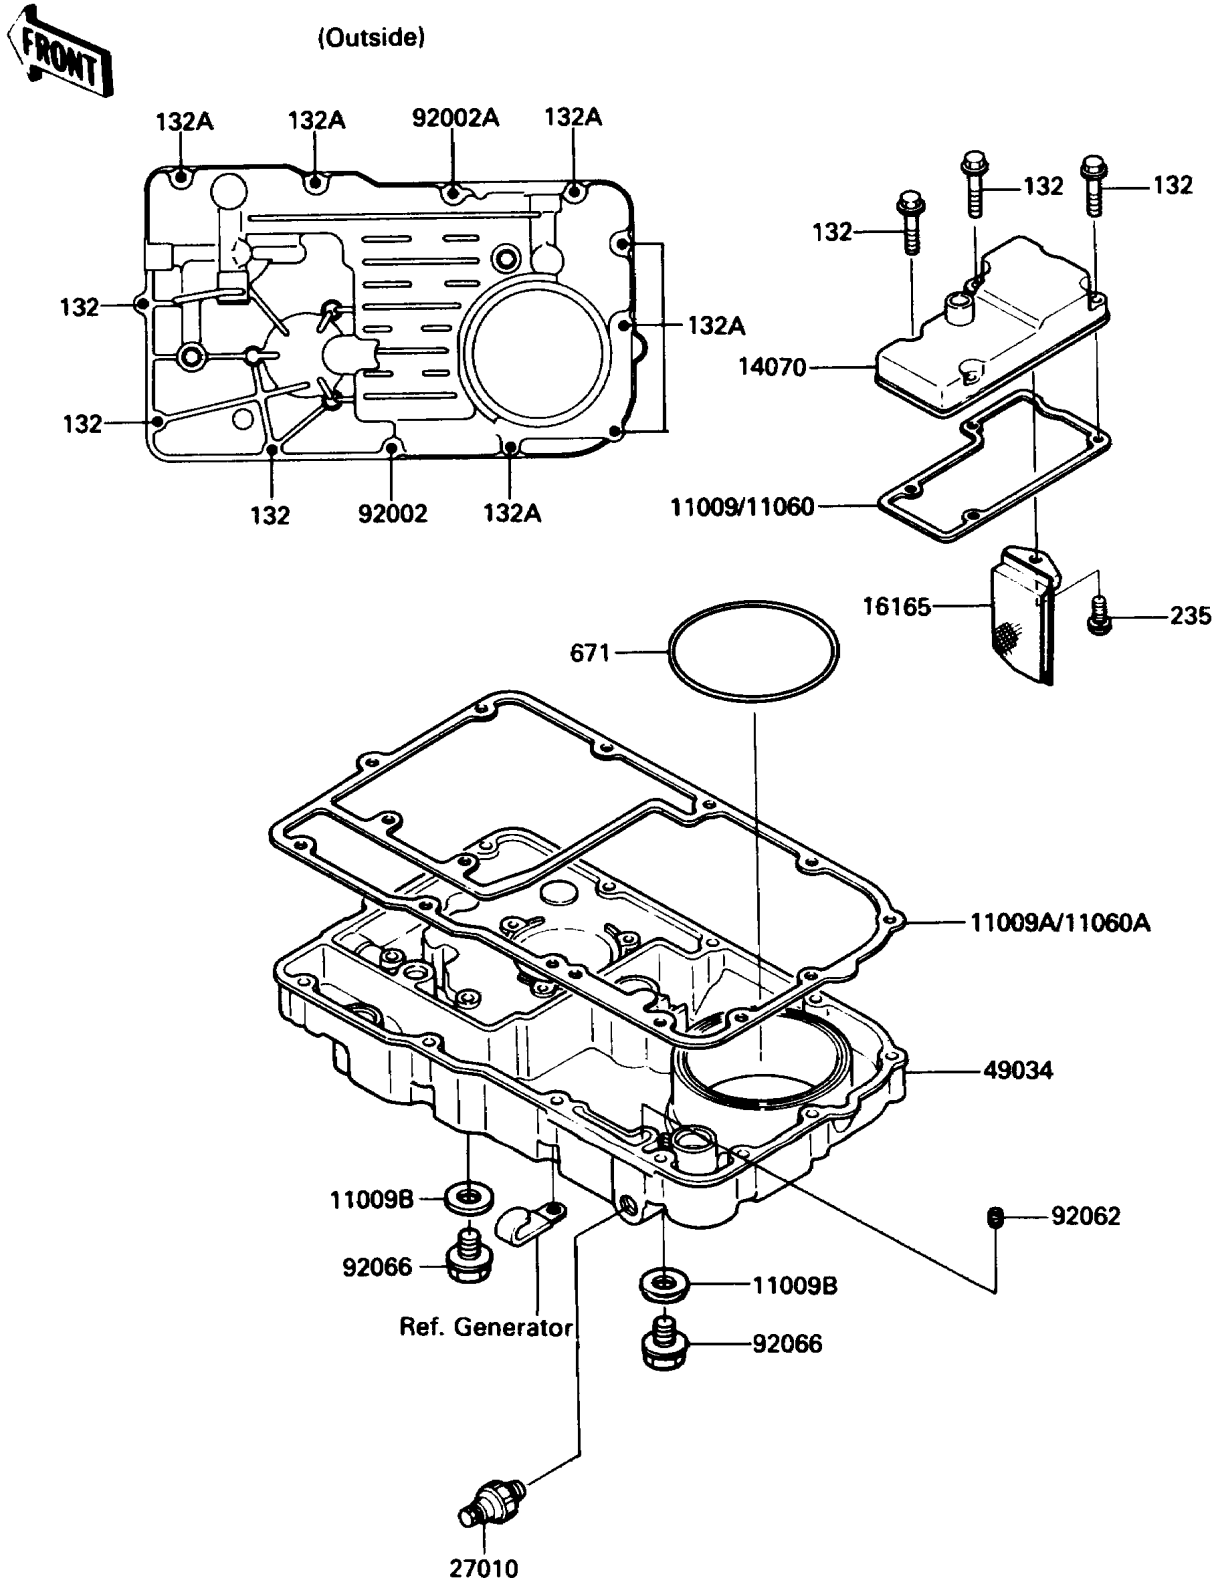

1988 Voyager XII

PARTS DIAGRAM

Breather Body/Oil Pan

E1432

1988 Voyager XII

PARTS LIST

Breather Body/Oil Pan

ITEM NAME

PART NUMBER

QUANTITY
