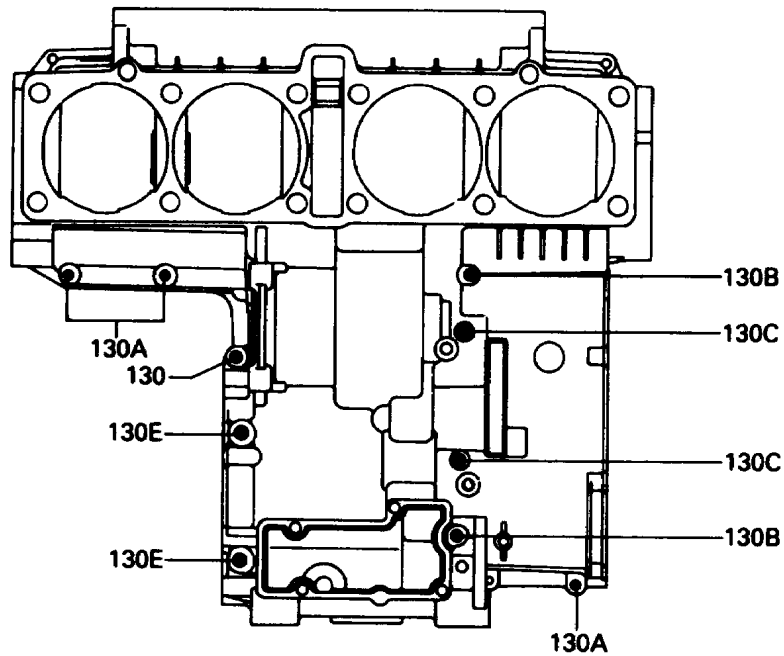

1987 Voyager XII

PARTS DIAGRAM

Crankcase Bolt Pattern

E1412-0033

Upper Case (Outside)

Lower Case (Outside)

1987 Voyager XII

PARTS LIST

Crankcase Bolt Pattern

ITEM NAME

PART NUMBER

QUANTITY
