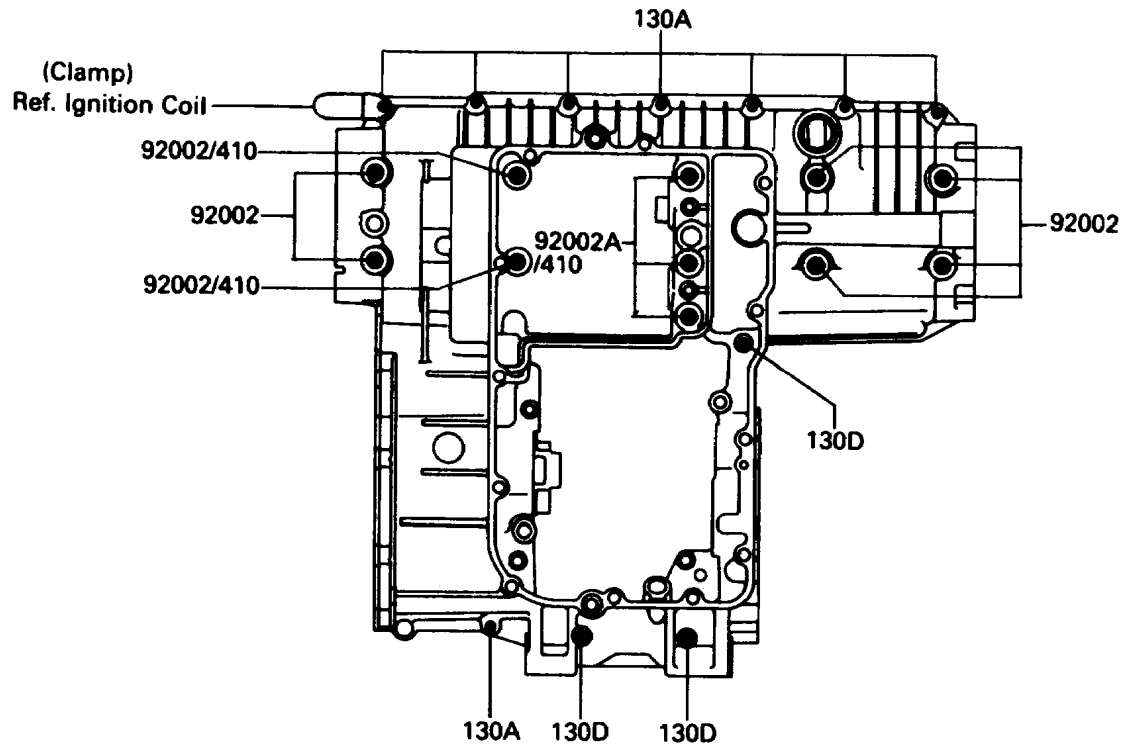

1987 Voyager XII

PARTS DIAGRAM

Crankcase Bolt Pattern

E1412-0033

Upper Case (Outside)

Lower Case (Outside)

1987 Voyager XII

PARTS LIST

Crankcase Bolt Pattern

ITEM NAME

PART NUMBER

QUANTITY
