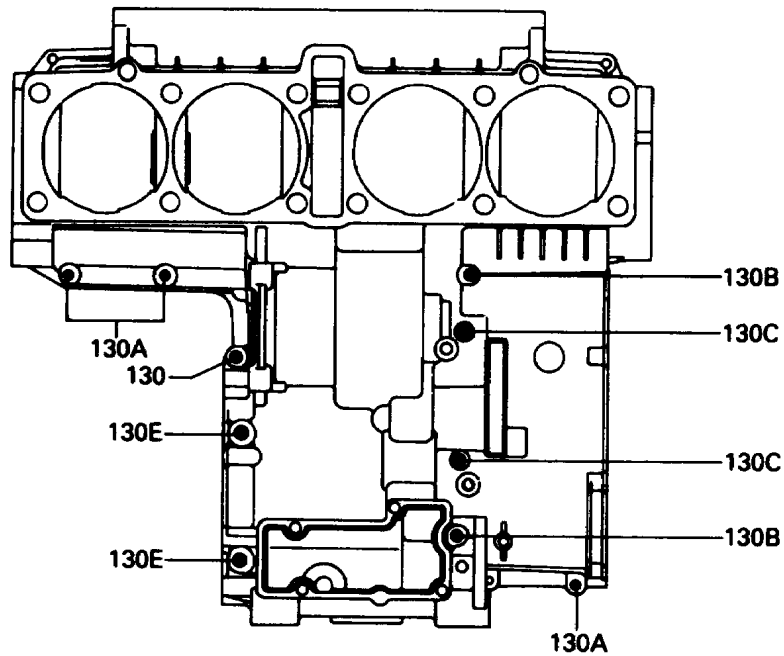

1991 Voyager XII

PARTS DIAGRAM

Crankcase Bolt Pattern

E1412-0033

Upper Case (Outside)

Lower Case (Outside)

1991 Voyager XII

PARTS LIST

Crankcase Bolt Pattern

ITEM NAME

PART NUMBER

QUANTITY
