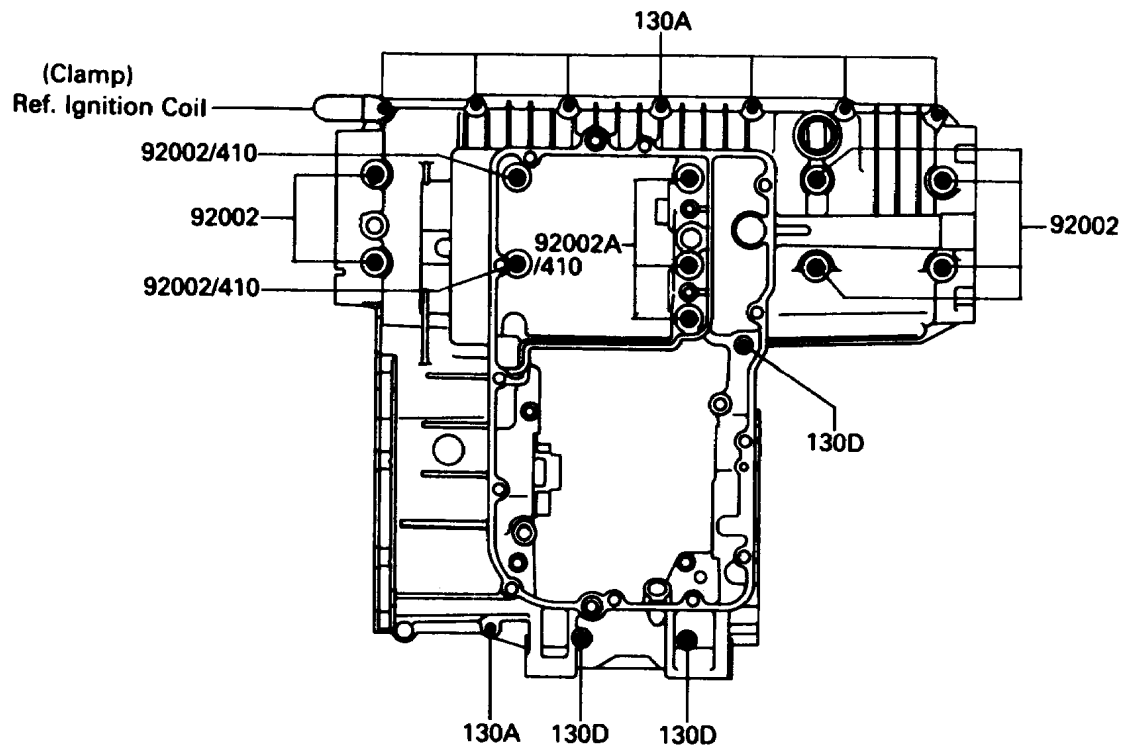

1991 Voyager XII

PARTS DIAGRAM

Crankcase Bolt Pattern

E1412-0033

Upper Case (Outside)

Lower Case (Outside)

1991 Voyager XII

PARTS LIST

Crankcase Bolt Pattern

ITEM NAME

PART NUMBER

QUANTITY
